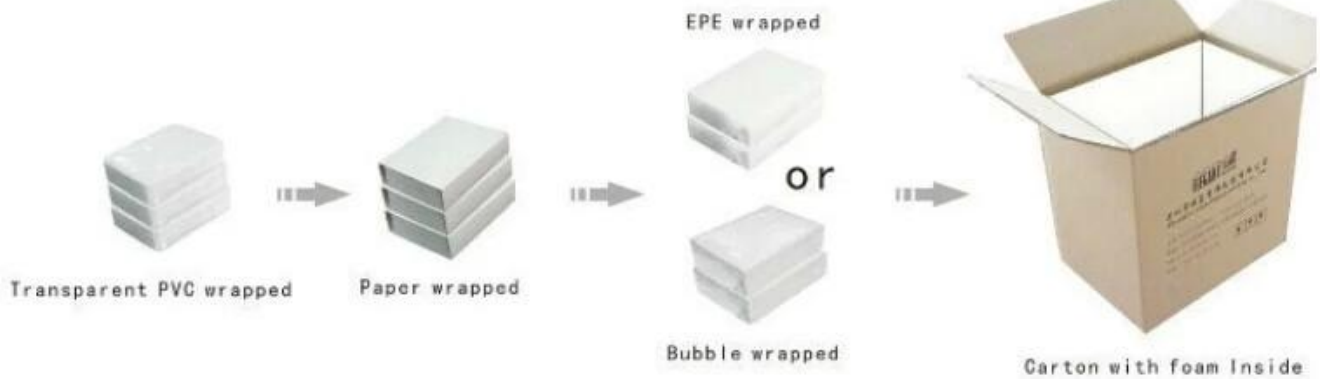

Delivery Goods

Supplier Service: Very Satisfied (5 stars) On-time Shipment: Very Satisfied (5 stars)

Make Up Velvet Button New Style Jewelry Pack...

★★★★★

These pouches were amazing. Just the perfect size for my jewellery. I love them. amazing quality, next I order I will have to make them a bit bigger.