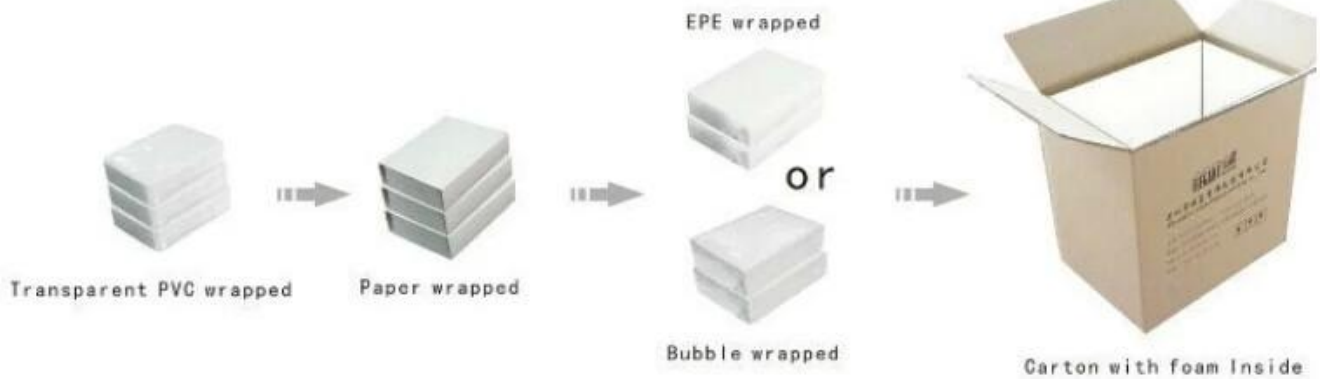

Jewelry Pouch

Delivery Goods

Supplier Service: Very Satisfied (5 stars) On-time Shipment: Very Satisfied (5 stars)

Make Up Velvet Button New Style Jewelry Pack...

★★★★★

These pouches were amazing. Just the perfect size for my jewellery. I love them. amazing quality, next I order I will have to make them a bit bigger.