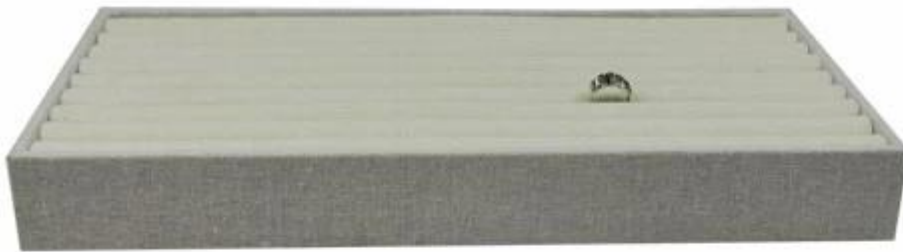

YADAO
JEWELLERY PACKAGING

www.jewelsdisplay.com