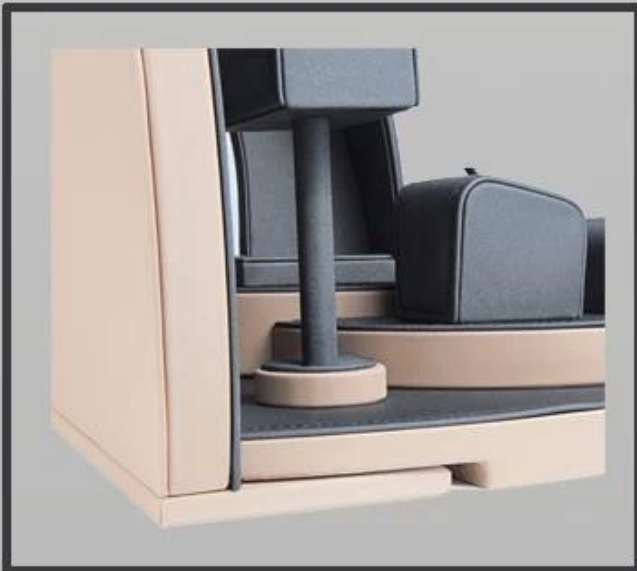

beautiful curve design

high quality

elegant

luxury

details

L:45cm  
W:30cm  
H:30cm

perfect combination of each part

backboard embedded in the baseboard,  
so the backboard can stand stably.

ring holder

earrings holder