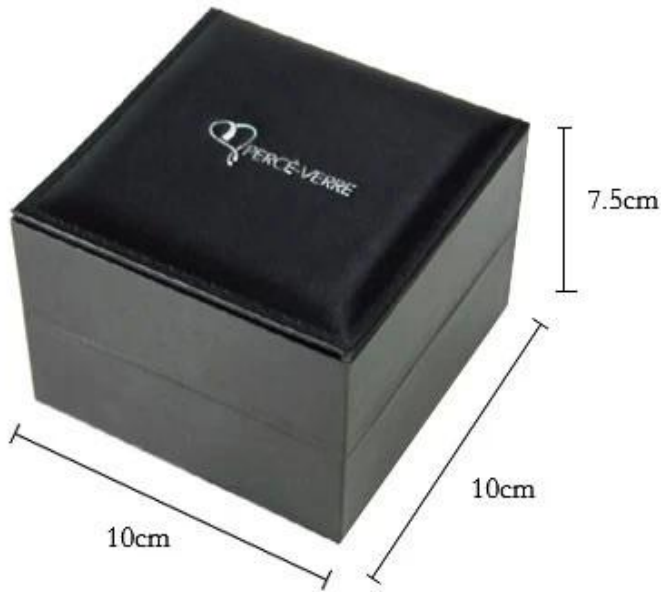

## Product Description

Product Name	Custom Luxurious Black Jewelry Leather Packaging Wrist Watch Box
Material	MDF,Solid Wood,Resin,Paperboard, Ice Velvet,Long/Medium/Short Plush,Microfiber,PU Leather,Leatherette Paper,Coated Paper,Acrylic/Plexiglass/Organic Glass,Crystal
Size	Will be according to clients' requests
Color	Customized Color
MOQ	1500 pcs
Logo	Embossing, Stamping, silk printing, Varnishing, Glossy Lamination, Matt Lamination
OEM/ODM	Available
Speciality	Handmade, Recycled, High Quality
Accessories	Hook, Button, Hinge, Ribbon, Foam/Sponge, Small Pillow, Glass/Acrylic Window
Packing	According to Custom Made
Sample time	5-7 Days with Logo , 1-3 Days without Logo
Mass Production	20-30 Days
Shipment	Express , Boat , air freight
Production Process	Cutting, Grinding, Polishing, Laser Engraving, Sandblast, Hot-Bend Forming, Sticking, Cleaning., Packing.
Application	Promotional, Shopping, Gift, Advertising, Packaging
Payment	T/T, Paypal, Western Union, L/C, Trade Assurance

wrist watch jewelry box

exquisite workmanship

purely and simple

details

Dimension parameter

soft pillow

when soft pad meets the cold time,  
soft pillow play a role in keeping warm to protect  
the watch saftly,and better protect the watch from damage.