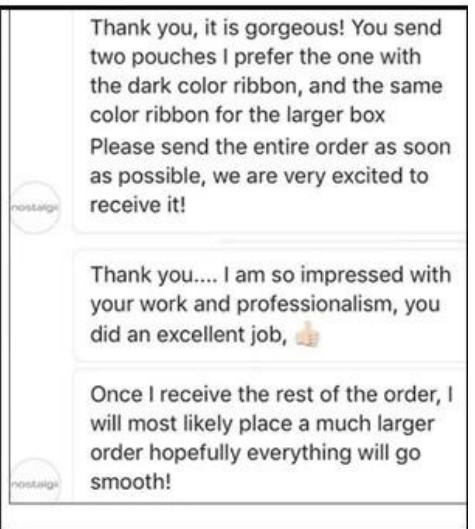

Create perfect packaging for customers

2018年2月2日

Packaging has arrived!!! 12:05

Thanks Chloe 12:05

Yes 13:42

Thank you so much Chloe 13:42

It is the best!!!! 13:42

I will get all my packaging needs from you from now on 13:42

收件人: sales21@bzshow.net

抄送人:

密送人:

主题: RE: Tracking Number for Marcela/Pouch from Jojo

日期: 2018-06-01 18:11:18

附件:

Hi Jojo!

Thank you very much!

Yesterday, he was delivered.

I am very happy.

Thank you for your patience.

I'll come back to you again ... and send you other customers.

Have a nice day!

Marcela

□□□□□□