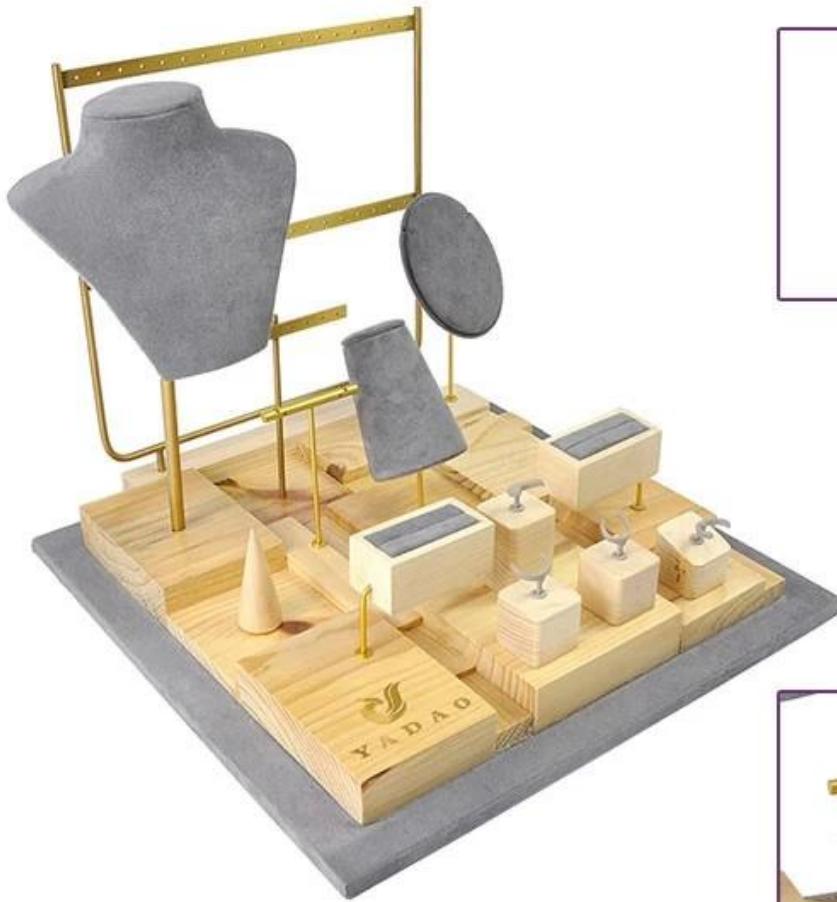

DETAILS

Brand: YADAO	colour: gray
name: Display props	Material: solid wood/mdf+microfiber +metal
size: 350*350*300mm	number: 2019ZHDJ0005

The color, size,
logo custom can be accepted

The mirror-shaped pendant is one of the features of this prop

Shaped bracelet display stand is customized. can have bracelet/bangle displayed perfect

And there are different sizes of stands for ring,bracelet, pendant and earrings.

ring stand

Bracelet

Earring holder

pendant stand

Jewelry display stand

Jewelry paper bag

Jewelry pouch

Jewelry Roll bag

Jewelry Tray

Jewelry Box

Jewelry Mirror

□□□□□