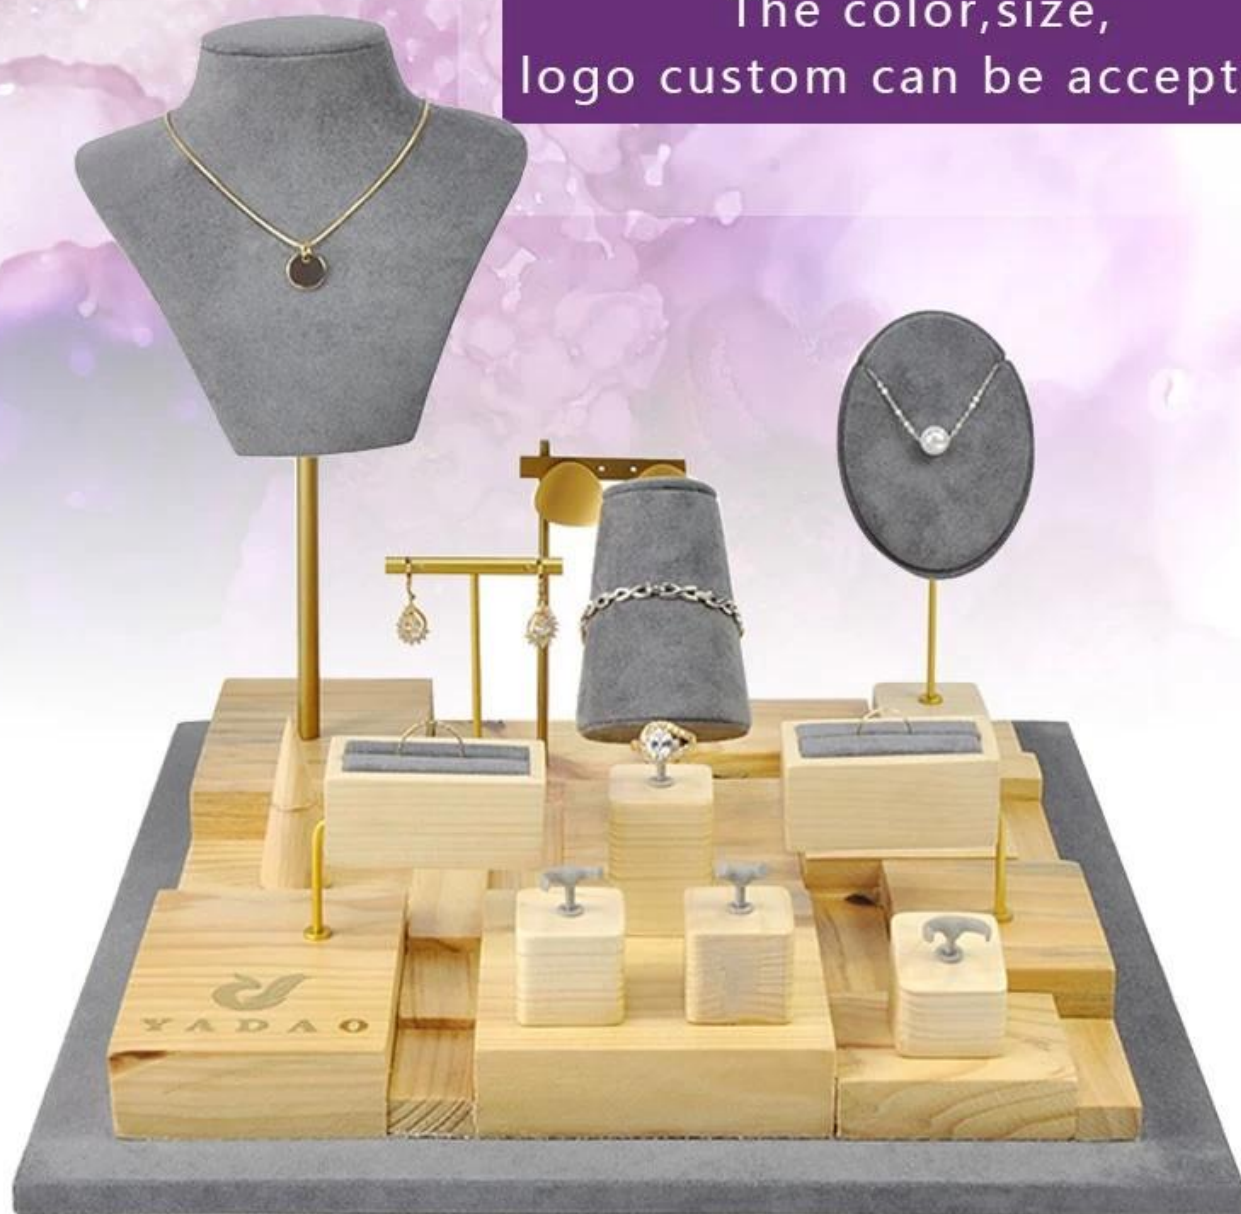

DETAILS

Brand: YADAO	colour: gray
name: Display props	Material: solid wood/mdf+microfiber +metal
size: 350*350*300mm	number: 2019ZHDJ0005

The color, size,
logo custom can be accepted

The mirror-shaped pendant is one of the features of this prop

Shaped bracelet display stand is customized. can have bracelet/bangle displayed perfect

And there are different sizes of stands for ring,bracelet, pendant and earrings.

ring stand

Bracelet

Earring holder

pendant stand

Jewelry display stand

Jewelry paper bag

Jewelry pouch

Jewelry Roll bag

Jewelry Tray

Jewelry Box

Jewelry Mirror

□□□□□