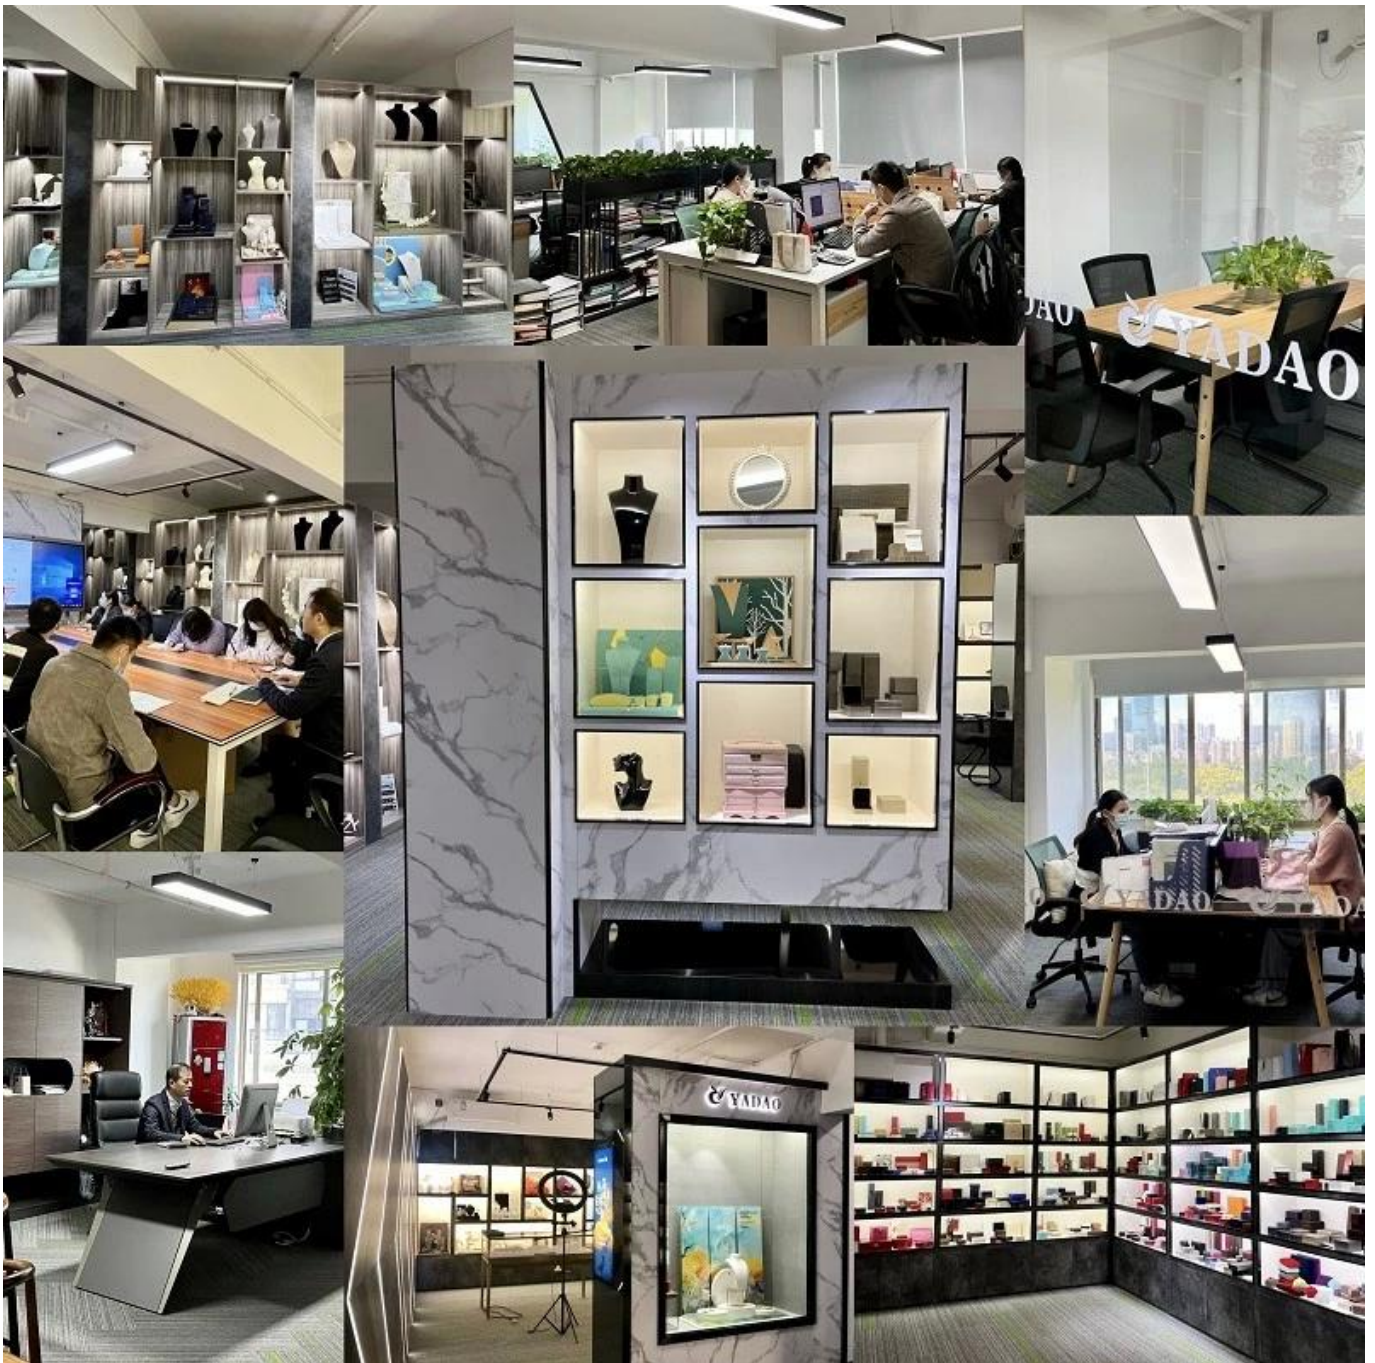

+86 159 8662 6540