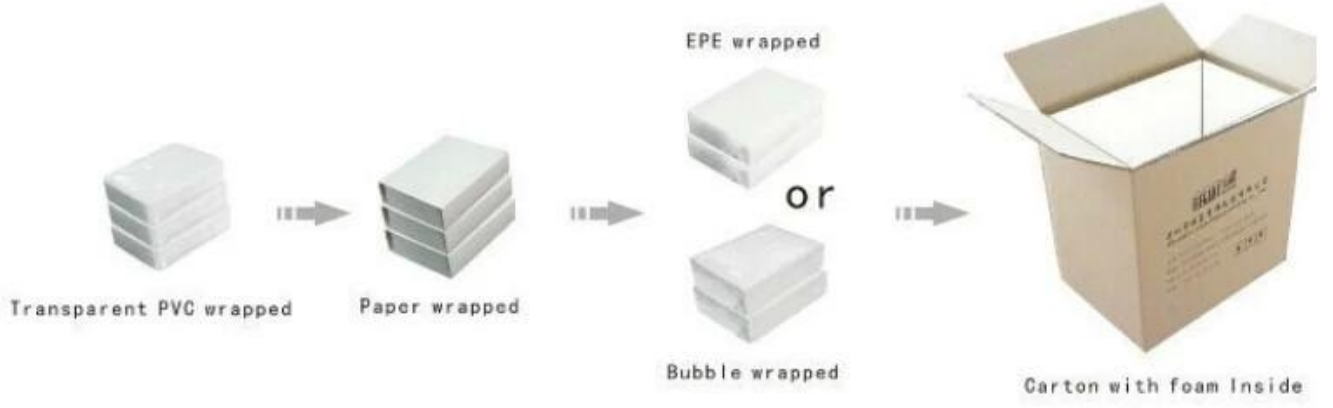

Jewelry Pouch

Delivery Goods

Supplier Service: Very Satisfied (5 stars) On-time Shipment: Very Satisfied (5 stars)

Make Up Velvet Button New Style Jewelry Pack...

★★★★★

These pouches were amazing. Just the perfect size for my jewellery. I love them. amazing quality, next I order I will have to make them a bit bigger.