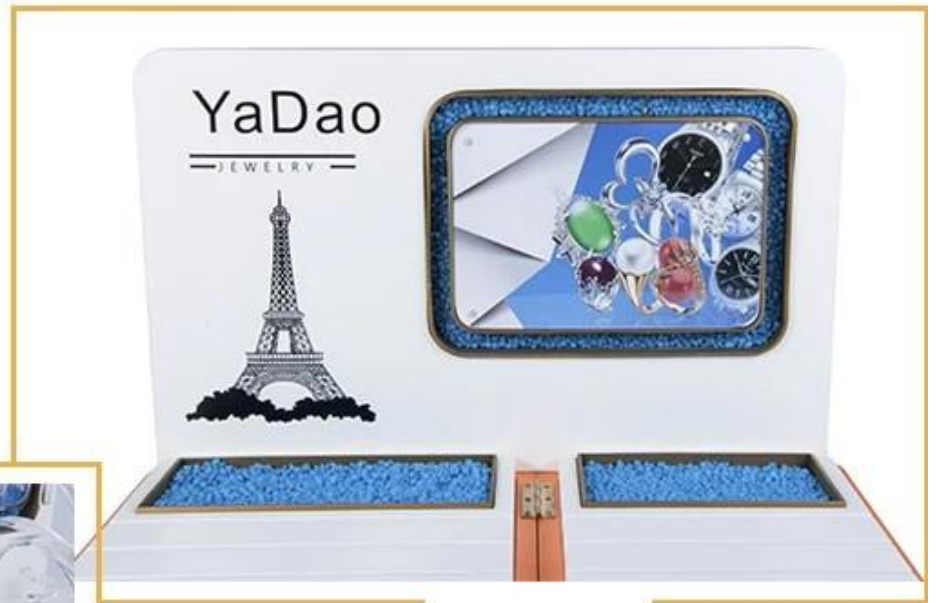

the poster photo frame on the back board is decorated with small blue stones, the blue stones highlight the whole design.