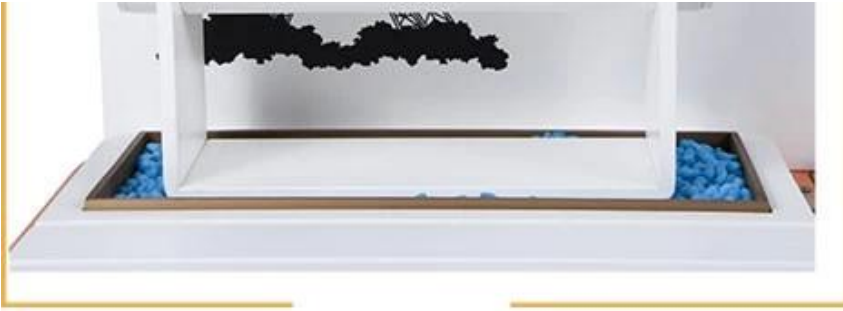

can display more than one watch