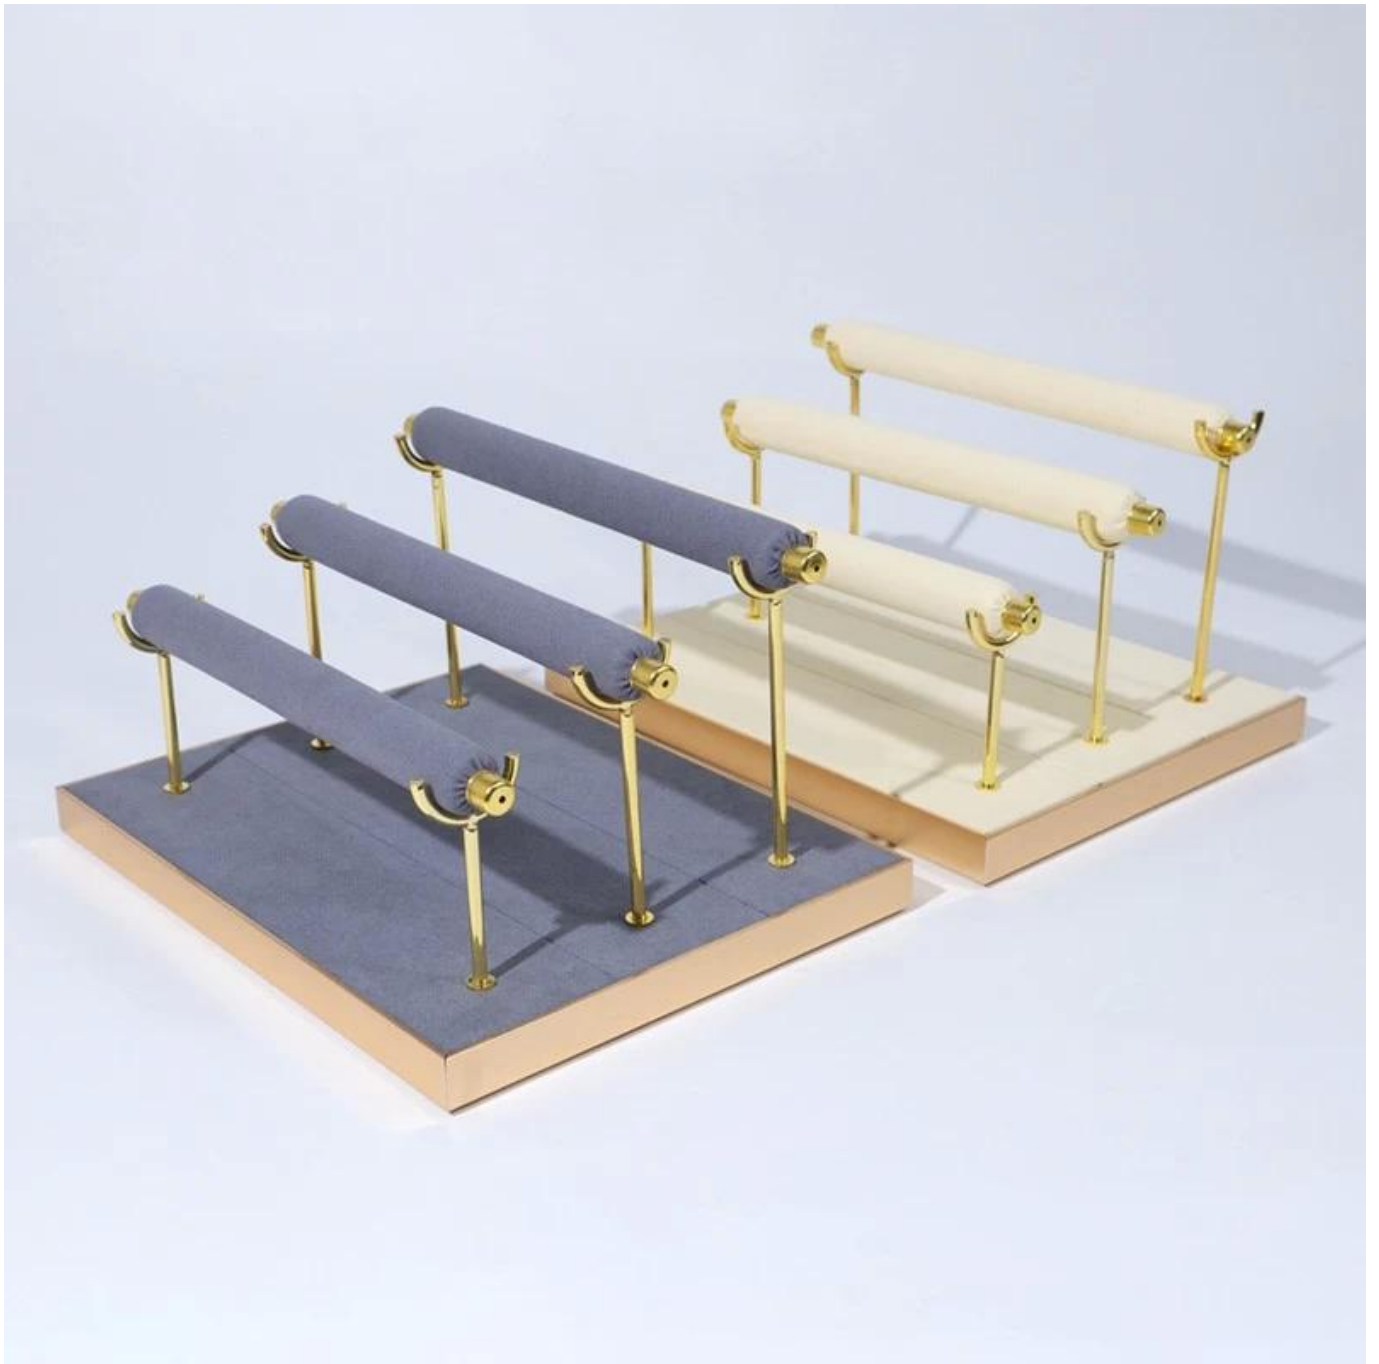

wholesales jewelry display stand ring bar stand display rings bar holder stocks

Product description:

product name	ring display stand
Material	aluminium alloy microfiber
To measure	Personalized
Color	Personalized
Moq	10pcs
Logo	It can be printed as your design
Sample	Available
OEM / ODM	available
Place of origin	Guangdong, China (continent)

Product details:

Other Products That May Interest You:

Jewelry display set

Necklace stand

Jewelry display stand

Jewelry paper bag

Jewelry pouch

Jewelry Roll bag