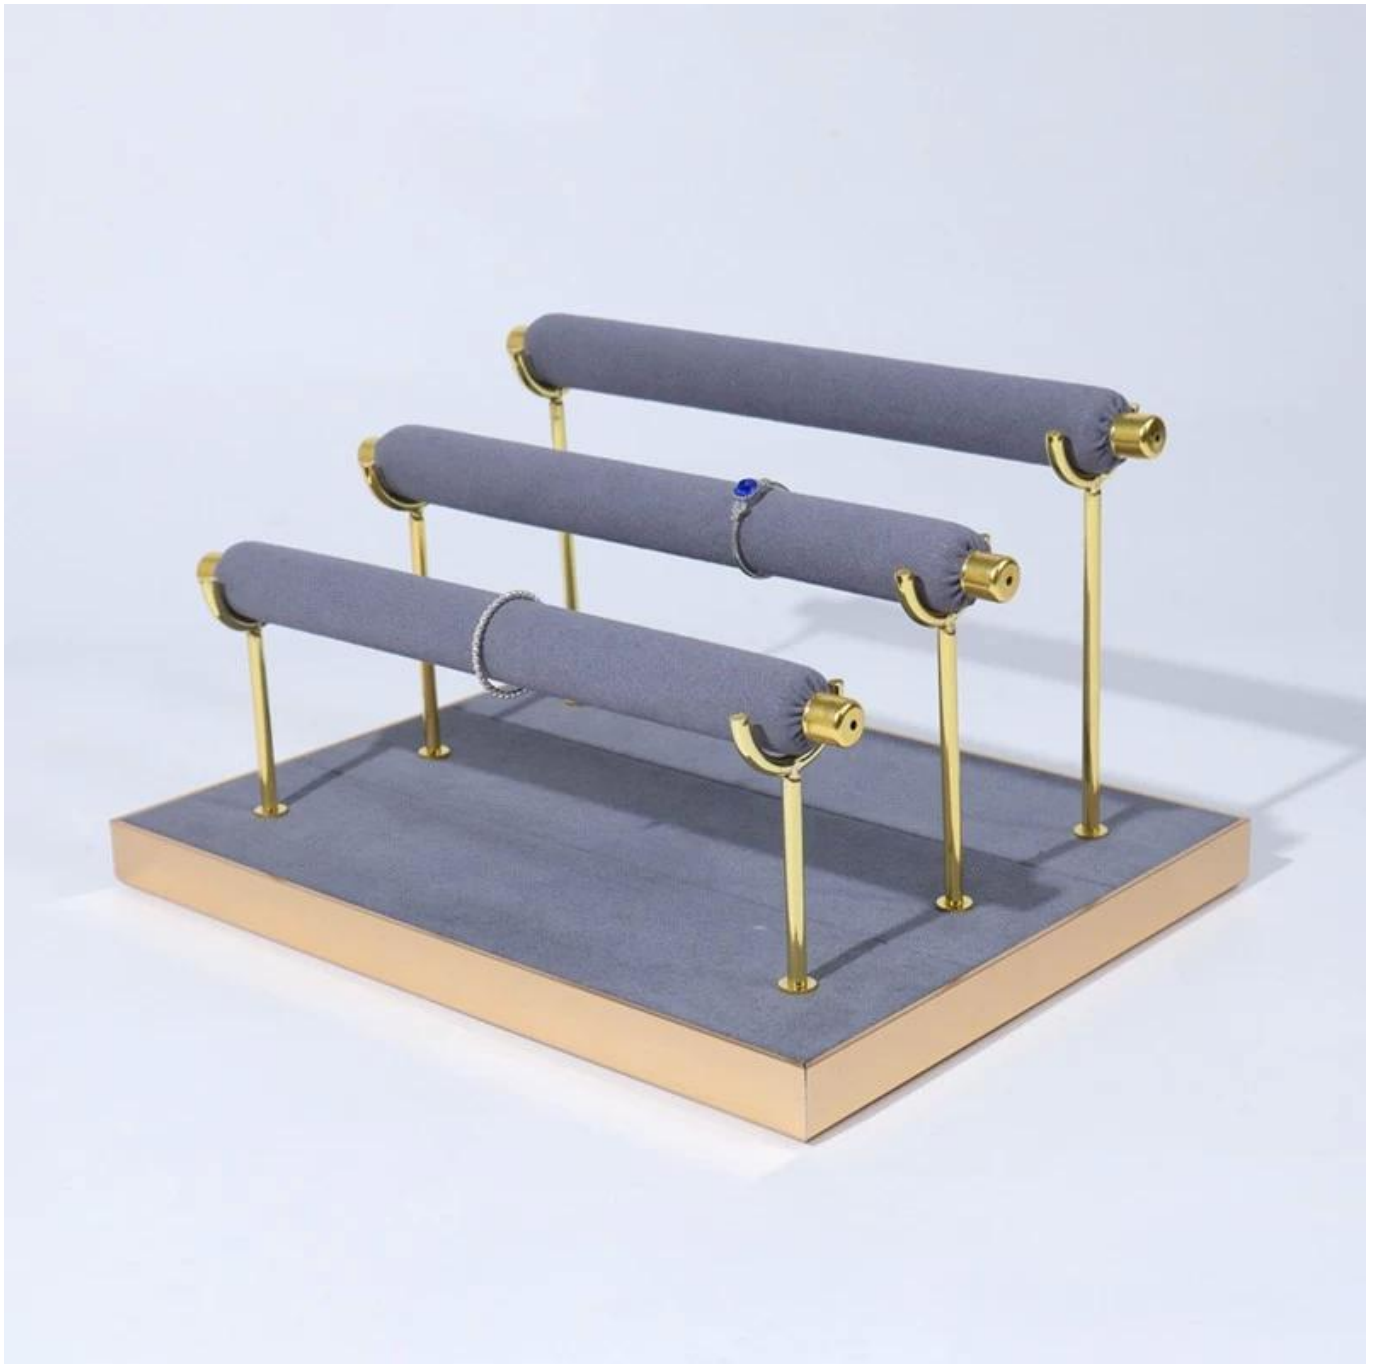

wholesales jewelry display stand ring bar stand display rings bar holder stocks

Product description:

product name	ring display stand
Material	aluminium alloy microfiber
To measure	Personalized
Color	Personalized
Moq	10pcs
Logo	It can be printed as your design
Sample	Available
OEM / ODM	available
Place of origin	Guangdong, China (continent)

Product details:

Other Products That May Interest You:

Jewelry display set

Necklace stand

Jewelry display stand

Jewelry paper bag

Jewelry pouch

Jewelry Roll bag