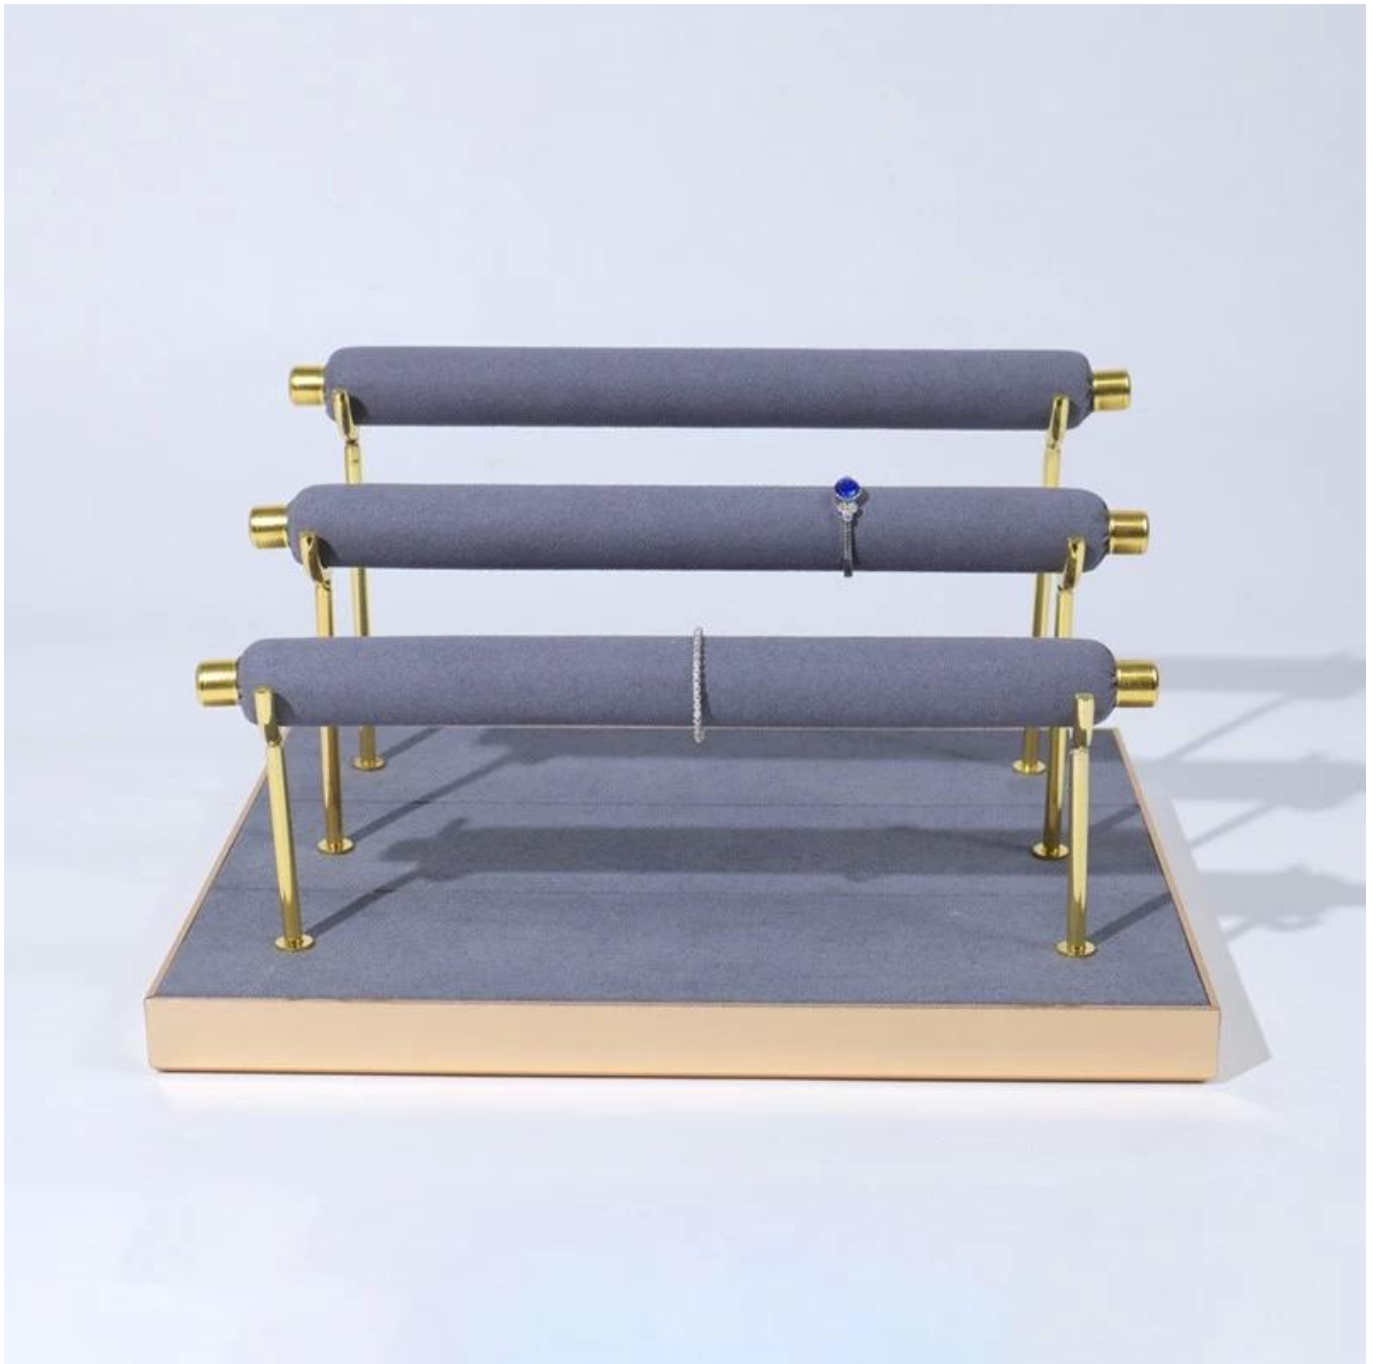

wholesales jewelry display stand ring bar stand display rings bar holder stocks

Product description:

product name	ring display stand
Material	aluminium alloy microfiber
To measure	Personalized
Color	Personalized
Moq	10pcs
Logo	It can be printed as your design
Sample	Available
OEM / ODM	available
Place of origin	Guangdong, China (continent)

Product details:

Other Products That May Interest You:

Jewelry display set

Necklace stand

Jewelry display stand

Jewelry paper bag

Jewelry pouch

Jewelry Roll bag