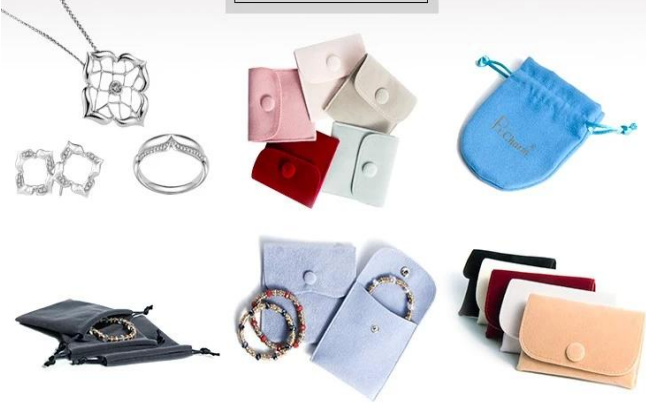

Shenzhen Yadao Packaging Design Co.,Ltd

More choices