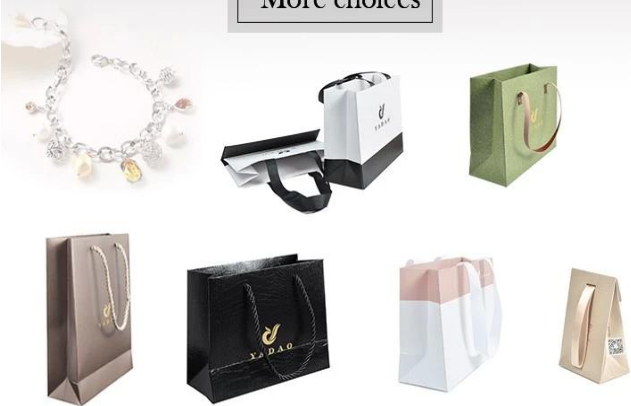

Shenzhen Yadao Packaging Design Co.,Ltd

More choices

Shenzhen Yadao Packaging Design Co.,Ltd

More choices

Shenzhen Yadao Packaging Design Co.,Ltd

More choices

CALDO PRODOTTI:

Jewelry display set

Necklace stand

Jewelry display stand

Jewelry paper bag

Jewelry pouch

Jewelry Roll bag

Jewelry Tray

Jewelry Box

Jewelry Mirror