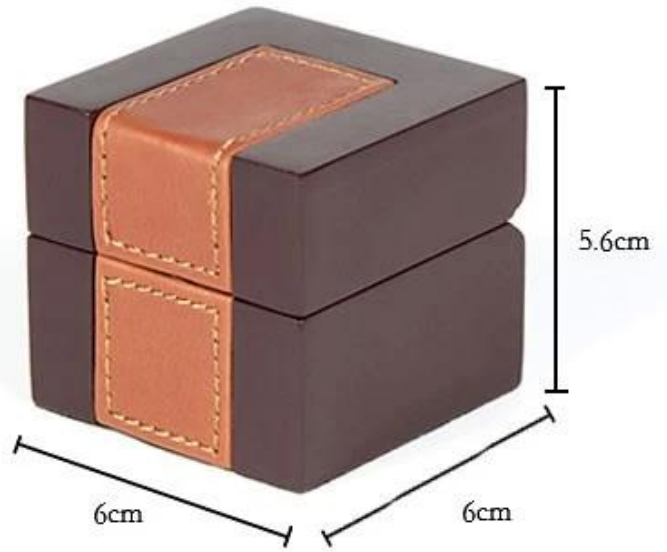

Scatola per gioielli in legno con design a forma libera, in simil-legno con copertina in similpelle  
Foto chiuse di angeli diversi:

jewelry box

high quality wooden material  
carpenter handmade

There is another ring box core type to choose from.

box details

no limits to make wooden boxes, you can customize any size

|||

superb crafts

This box is specially designed to put metal hinges on the slots.

**Altri prodotti che potrebbero interessarti:**

Jewelry display set