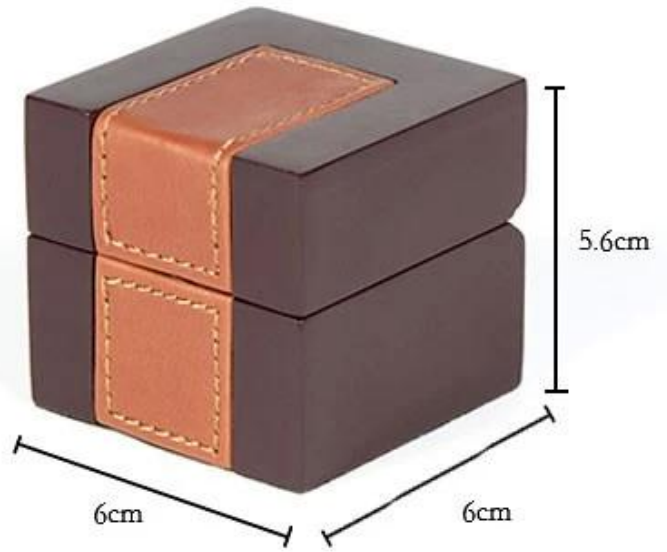

PRODUZIONE DESCRIZIONE:

jewelry box

high quality wooden material
carpenter handmade

box details

no limits to make wooden boxes, you can customize any size

product showcase

|||

superb crafts

This box is specially designed to put metal hinges on the slots.

There is another ring box core type to choose from.

PRODUZIONE PROCESSI:

Box production process

materials

cutting

wrapping

assembling