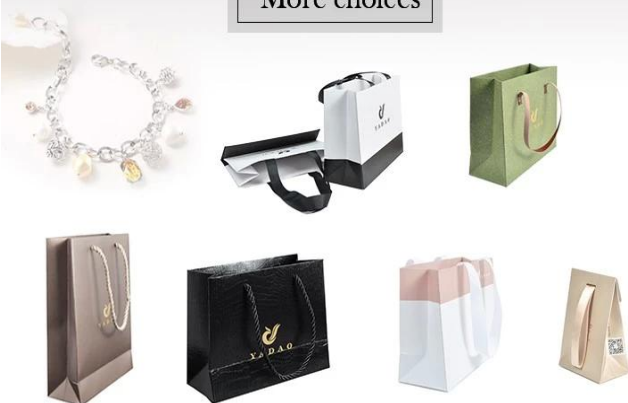

Shenzhen Yadao Packaging Design Co.,Ltd

More choices

Shenzhen Yadao Packaging Design Co.,Ltd

More choices

Shenzhen Yadao Packaging Design Co.,Ltd

More choices

CALDO PRODOTTI:

Jewelry display set

Necklace stand

Jewelry display stand

Jewelry paper bag

Jewelry pouch

Jewelry Roll bag

Jewelry Tray

Jewelry Box

Jewelry Mirror