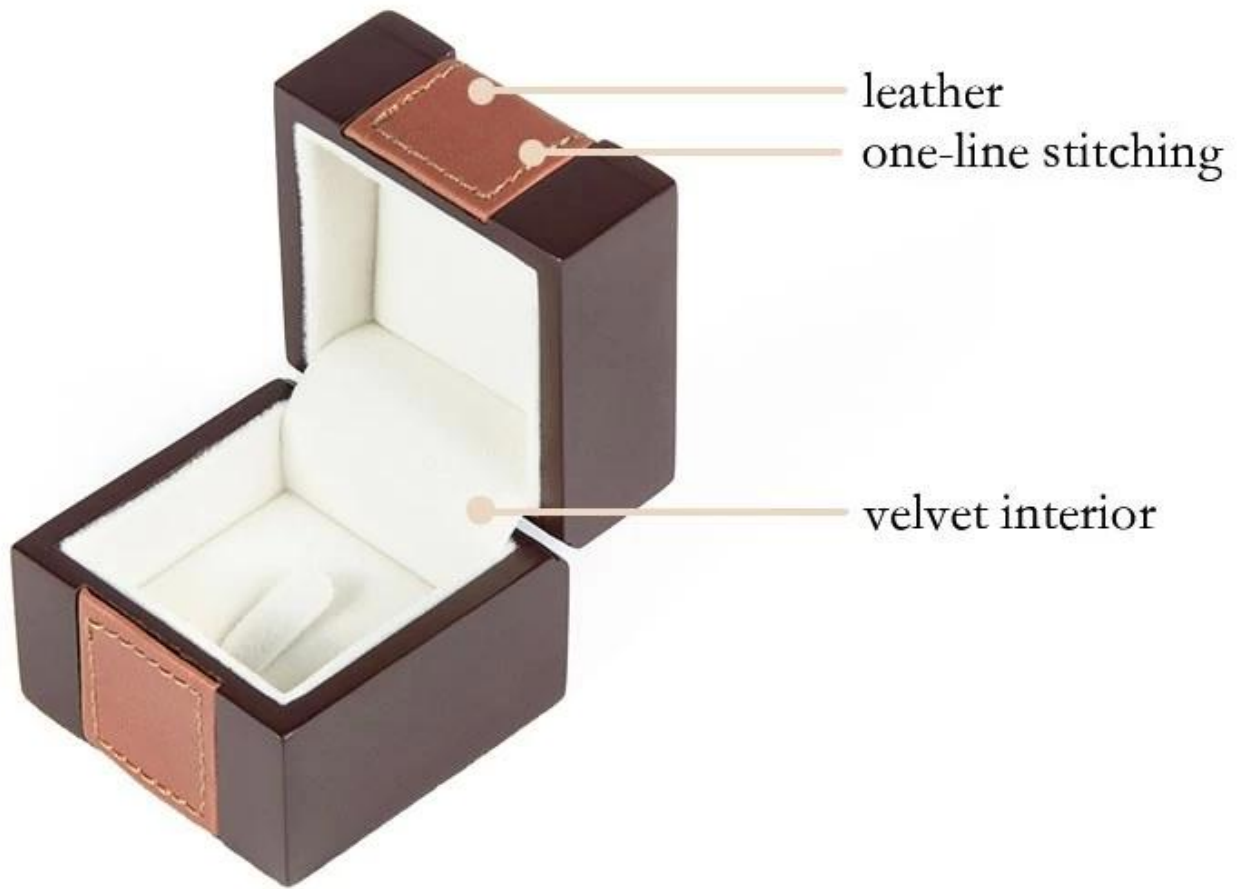

PRODUZIONE DESCRIZIONE:

jewelry box

high quality wooden material
carpenter handmade

box details

no limits to make wooden boxes, you can customize any size

product showcase

|||

superb crafts

This box is specially designed to put metal hinges on the slots.

There is another ring box core type to choose from.

PRODUZIONE PROCESSI:

Box production process

materials

cutting

wrapping

assembling