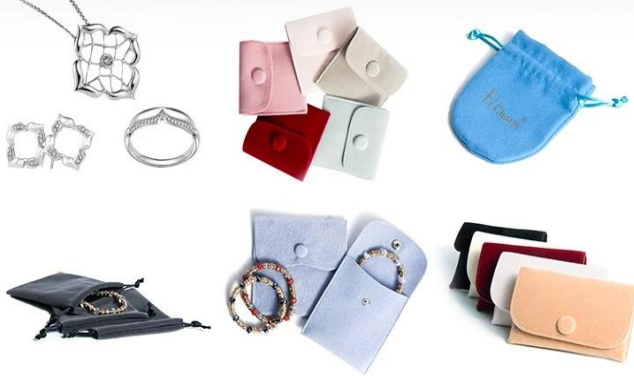

Shenzhen Yadao Packaging Design Co.,Ltd

More choices