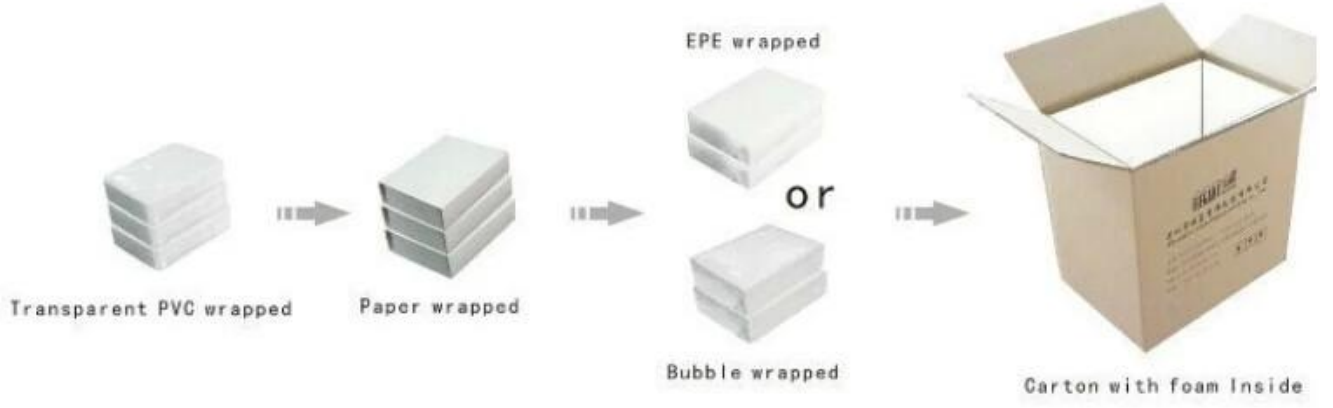

Shirley Chan

+86 159 8662 6540

□.L'ufficio di Yadao.□.

□.Confezione e consegna□.

Goods Packaging

Delivery Goods

□.Feedback dai nostri clienti□.

Supplier Service: Very Satisfied (5 stars) On-time Shipment: Very Satisfied (5 stars)