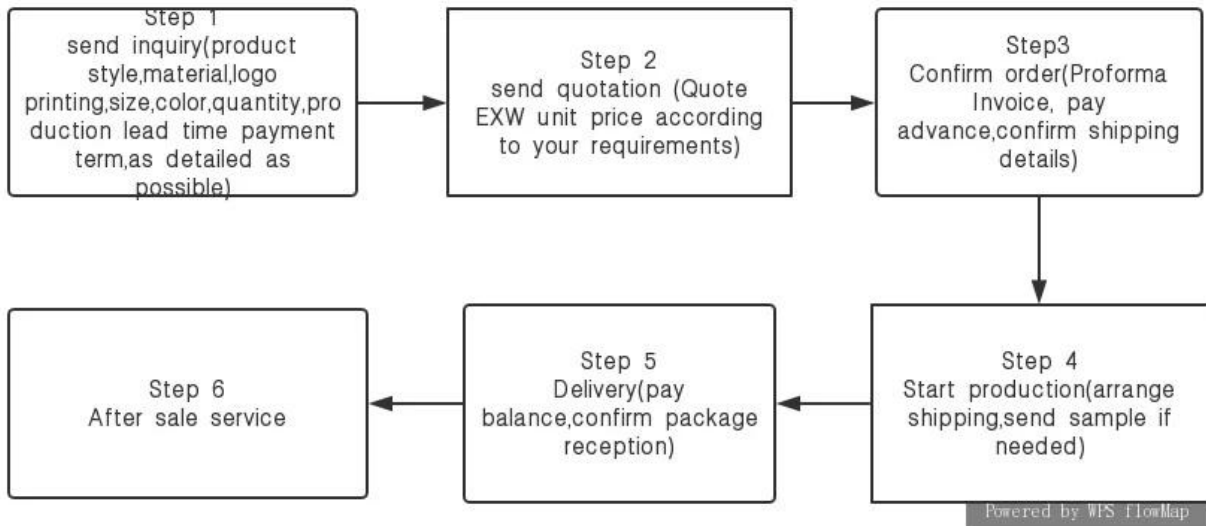

Plastic pendant box velvet lining inside with logo printed

Product details:

Company info

Shenzhen Yado Packing Design Co.,Ltd. is specialized in high-end jewellery display and packing design,with over 15 years experience in the industry and our own factory, we dedicate to provide professional oem&odm service, committing to serve for our clients with good quality product,competitive price and satisfactory after-sale service.

Production Process

Packaging & Delivery □

Shipping

Certificates:

中国制造网 认证供应商
AUDITED SUPPLIER

Presented To

Shenzhen Yadao Packaging Design Co., Ltd.

深圳市雅岛包装设计有限公司