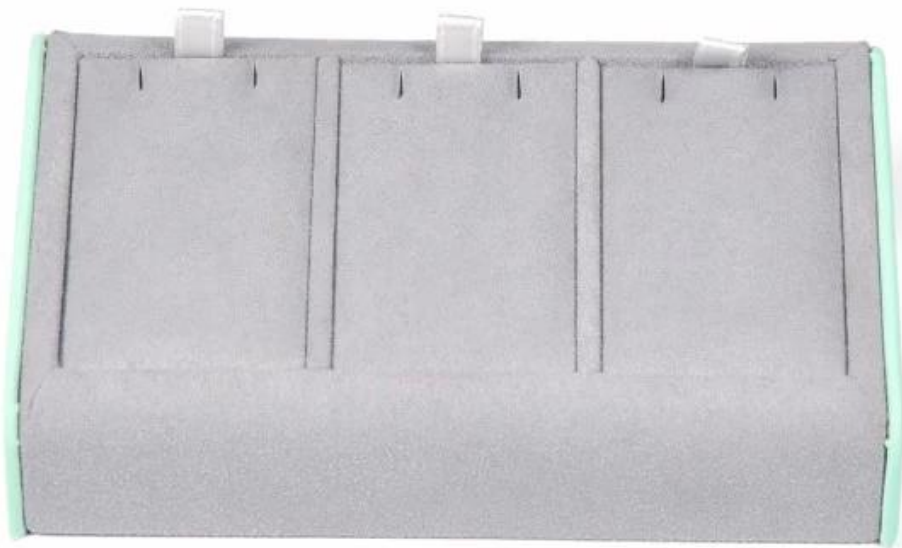

[Luxury wooden necklace jewelry display custom jewelry display showcase wholesale](#)

Product details:

Company info

Shenzhen Yado Packing Design Co.,Ltd. is specialized in high-end jewellery display and packing design,with over 15 years experience in the industry and our own factory, we dedicate to provide professional oem&odm service, committing to serve for our clients with good quality product,competitive price and satisfactory after-sale service.