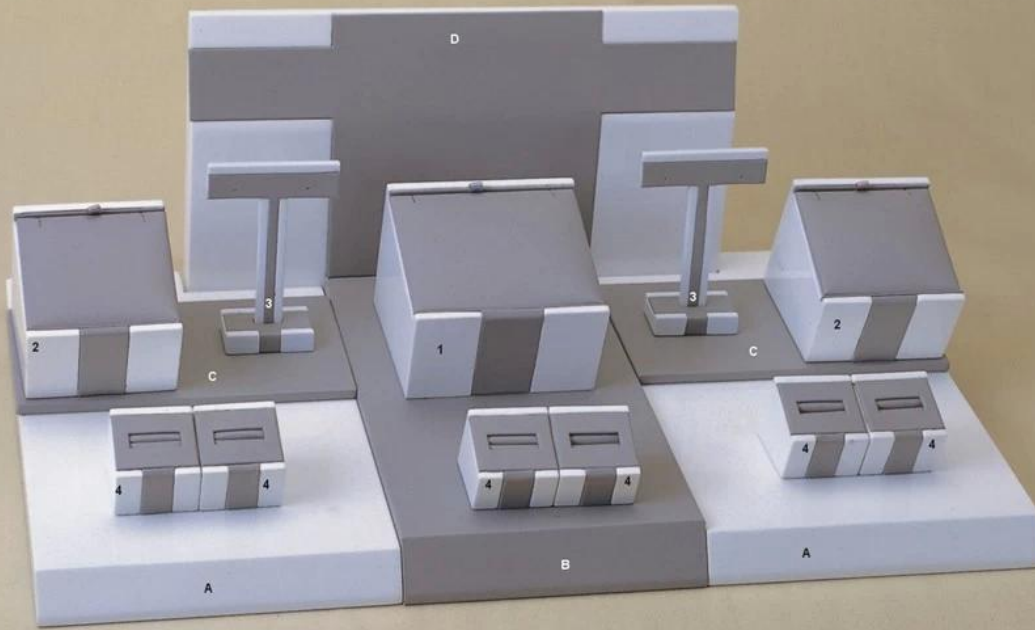

hot sale shenzhen custom jewelry display set Fancy luxury glossy painted wooden shop showcase [jewelry display](#) set

Reference picture

ST2111
52x31x18.8cm

序号	型号	规格
A	ST2111A	18x31x2.5
B	ST2111B	15.5x28.5x3
C	ST2111C	18x10.5x0.6
D	ST2111D	31.5x2.5x18.5

序号	型号	规格
1	WPJ351	10.5x11x9.3
2	WPJ352	8x9.5x9
3	WPJ353	7x3x10.5
4	WPJ354	4x4.5x4.3

Other products you may interested in:

[Jewelry display](#)

[necklace stand](#)

Jewelry pouch

Jewelry Display Stands

Jewelry Trays