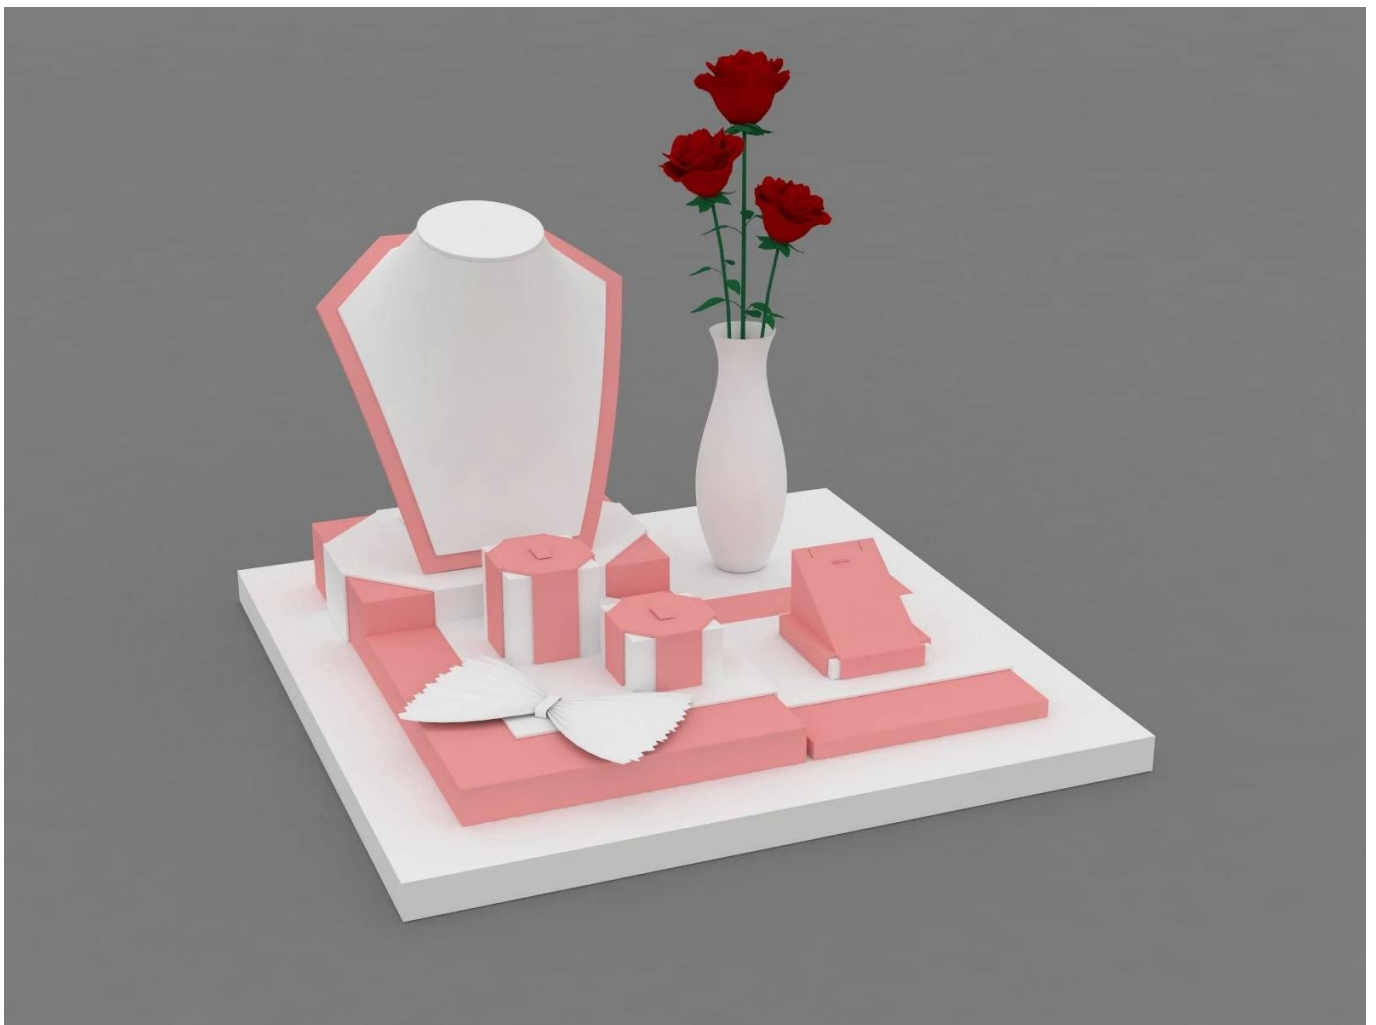

Factory price good quality PU leather jewelry display props for whole sets used for jewellery counter and window display and exhibitor with sample and logo available

Pictures of factory price good quality PU leather jewelry display props for whole sets used for jewellery counter and window display and exhibitor with sample and logo available

Other products you may interested in:

[Jewelry display](#)

[necklace stand](#)

Jewelry pouch

Jewelry Display Stands

Jewelry Trays

Jewelry Boxes

Environment