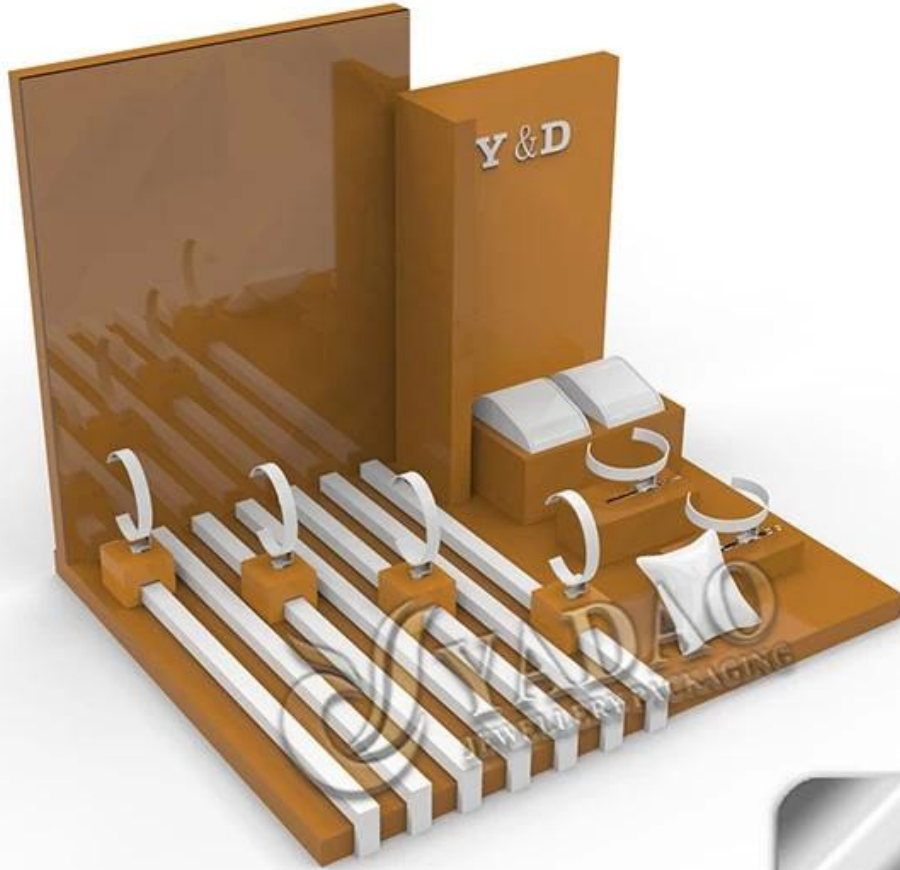

factory custom counter top fashion [watch display](#)/watch display holder/wrist watch display stand/  
Luxury Acrylic Watch Display Stand with C Clip

Reference picture

[www.jewelsdisplay.com](http://www.jewelsdisplay.com)

**NEW**

**YADAO**  
JEWELLERY PACKAGING

[www.jewelsdisplay.com](http://www.jewelsdisplay.com)

**NEW**

**YADAO**  
JEWELLERY PACKAGING

[www.jewelsdisplay.com](http://www.jewelsdisplay.com)

**NEW**

**YADAO**  
JEWELLERY PACKAGING

[www.jewelsdisplay.com](http://www.jewelsdisplay.com)

**NEW**

**Other products you may interested in:**

Jewelry display set

Necklace stand

Jewelry display stand

Jewelry paper bag

Jewelry pouch

Jewelry Roll bag

Jewelry Tray

Jewelry Box

Jewelry Mirror