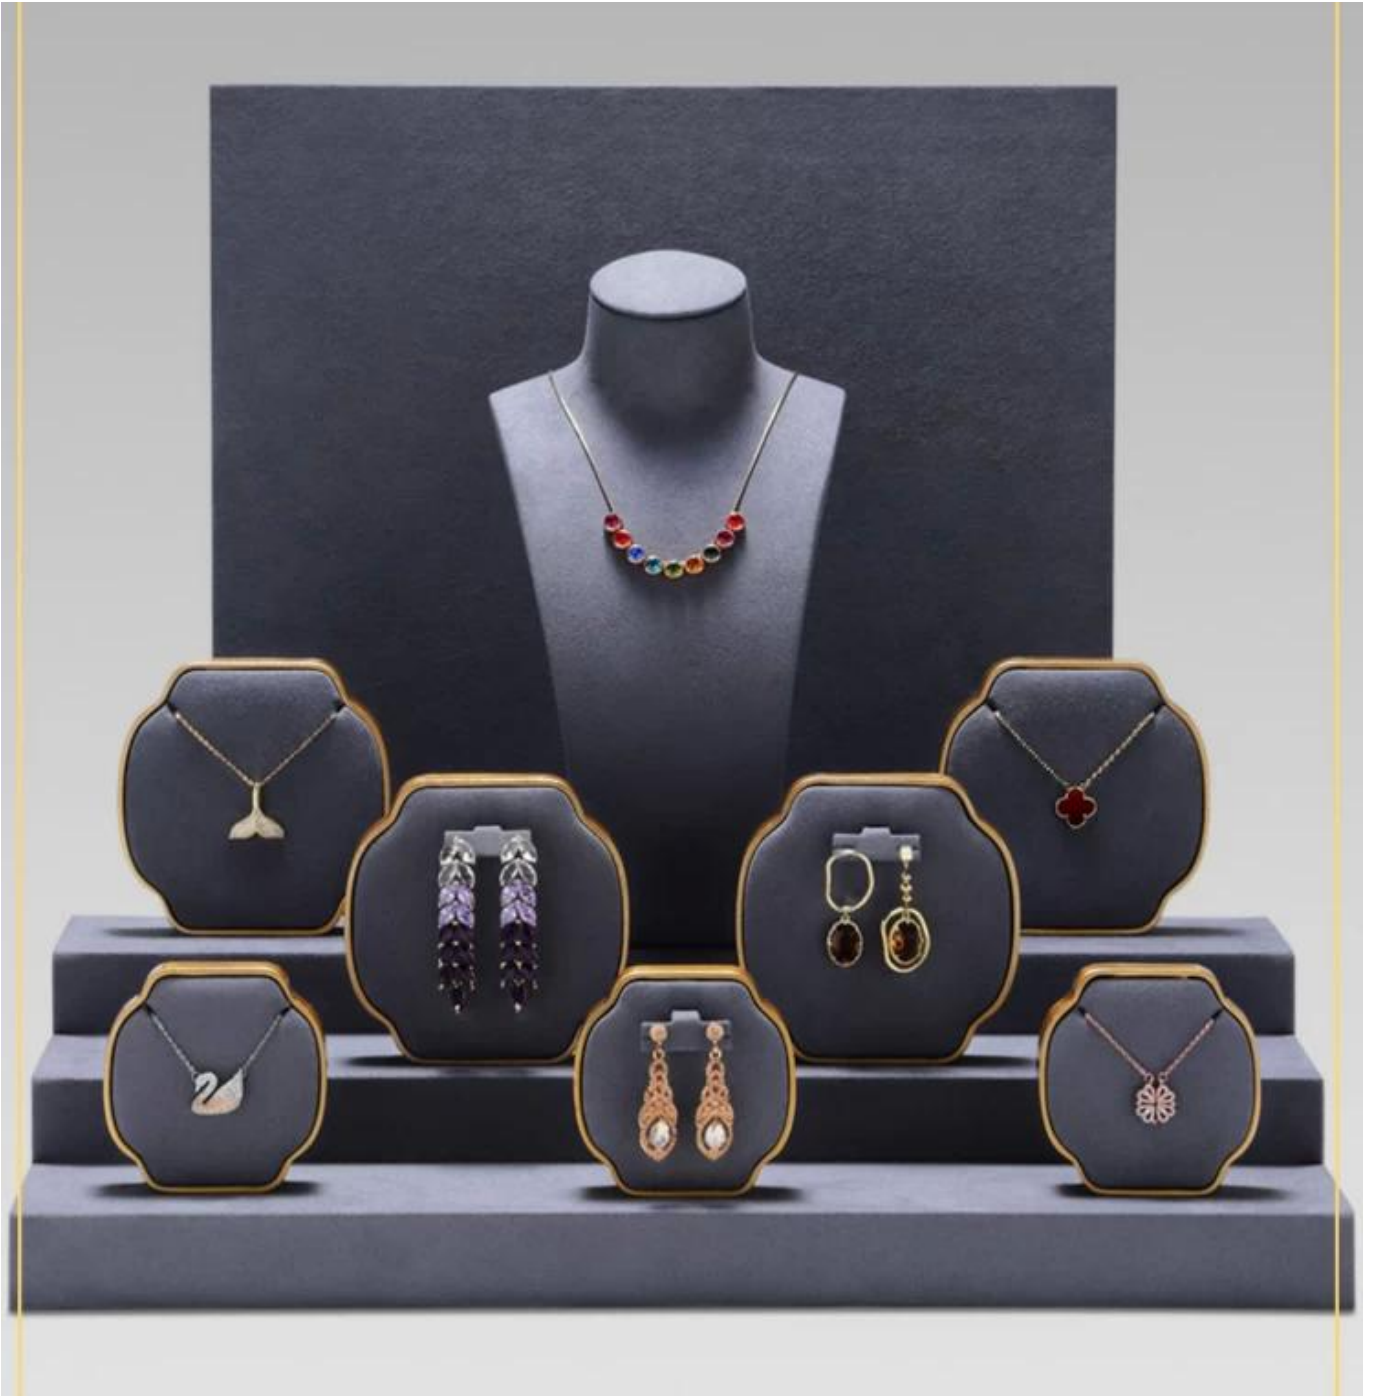

## Product description:

product name	<a href="#">jewelry display set</a>
Material	MDF + microfiber + metal
To measure	Personalized
Color	Personalized
Moq	20sets
Logo	It can be printed as your design
Sample	Available
OEM / ODM	Offering
Place of origin	Guangdong, China (continent)

## Product details:

耳钉展示  
earrings stand

人像后背展示  
bust's back view

边角平整  
corners

**Other Products That May Interest You:**

Jewelry display set

Necklace stand

Jewelry display stand