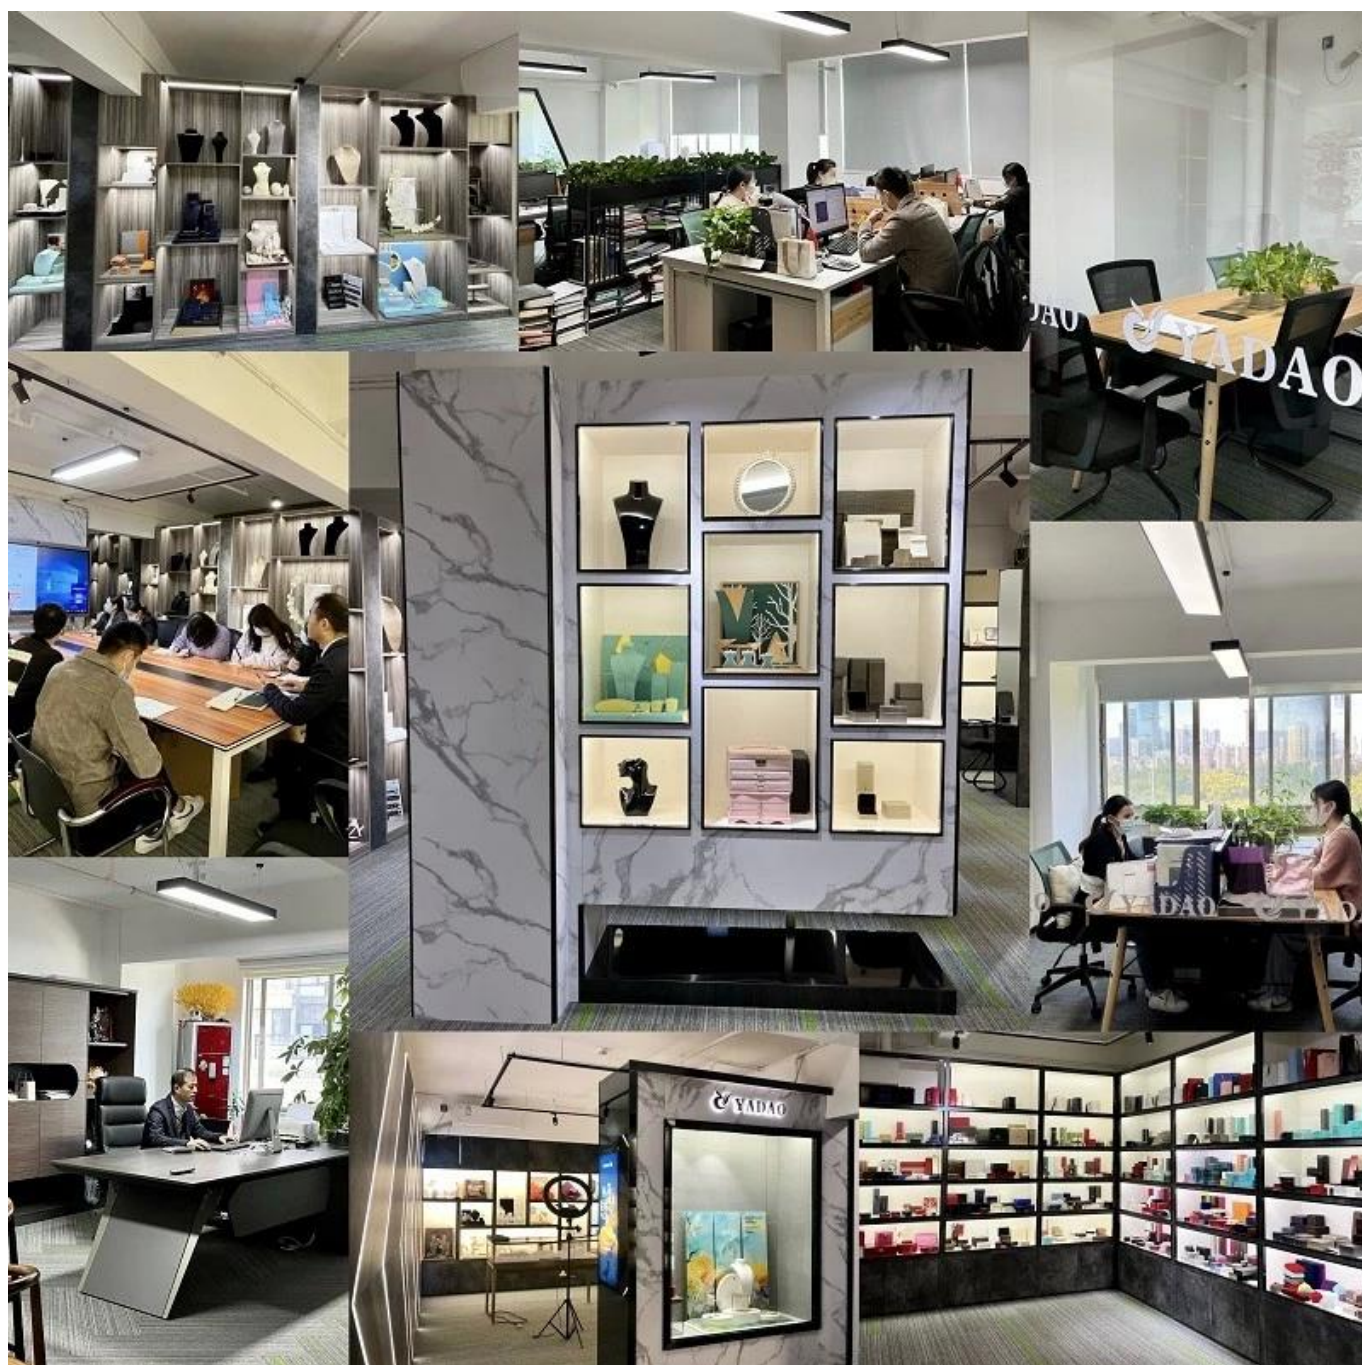

About Yadao

Founded in 2003, [Shenzhen Yadao Packaging Design Co.,Ltd.](#) is an enterprise integrating design, production, sale and service as a whole. Our jewelry packaging and display are sold to countries all over the world, and enjoy a very good credit in the overseas market.

Our principle is "Quality in Priority, Customer Foremost". We are committed to our customers' self design/development and OEM/ODM, upon our 15 years goodwill and experiences to be ensured you the best quality, service and profit at all time.