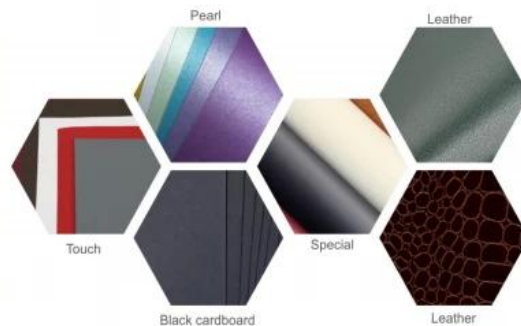

BOX INSERT OPTIONS

Earring	
Ring	
Necklace	
Bracelet	
Necklace Set	

Material

Material