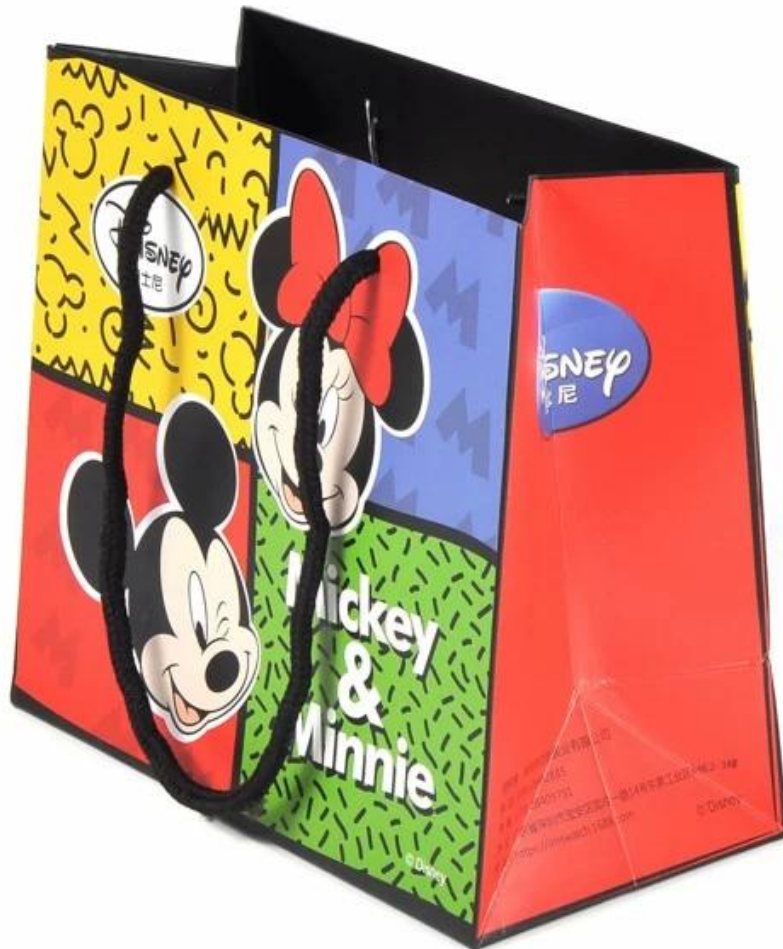

Yadao top sale CMYK printing paper bag mickey & minnie shopping

Product discription:

Product name	Shopping paper bag
Material	CMYK printing paper
Size	Customized
Color	Customized
MOQ	1000 pcs
Logo	It can be printed as your design
Sample	Available
OEM / ODM	Offer
Place of origin	Guangdong, China (mainland)

Product details:

Other products that may interest you:

Jewelry display set

Necklace stand

Jewelry display stand

Jewelry paper bag

Jewelry pouch

Jewelry Roll bag