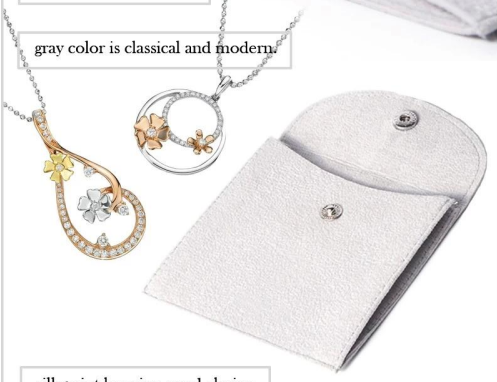

Yadao Customize Jewelry

Snap Velvet Button Pouch with Button Closure

Yadao jewelry pouch

velvet button bag used for jewelry packaging,
in size of 80*90mm ,easy to carry.

more storage space

gray color is classical and modern.

silk print logo is a good choice
to make pouch more attractive.

granule velvet is durable
and fashion.

Other products you may interested in:

Jewelry display set

Necklace stand

Jewelry display stand

Jewelry paper bag