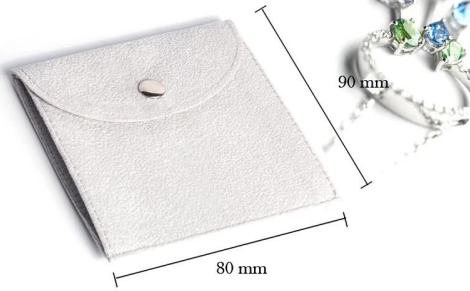

Yadao Customize Jewelry

Snap Velvet Button Pouch with Button Closure

Yadao jewelry pouch

velvet button bag used for jewelry packaging,
in size of 80*90mm ,easy to carry.

more storage space

gray color is classical and modern.

silk print logo is a good choice
to make pouch more attractive.

granule velvet is durable
and fashion.

Other products you may interested in:

Jewelry display set

Necklace stand

Jewelry display stand

Jewelry paper bag