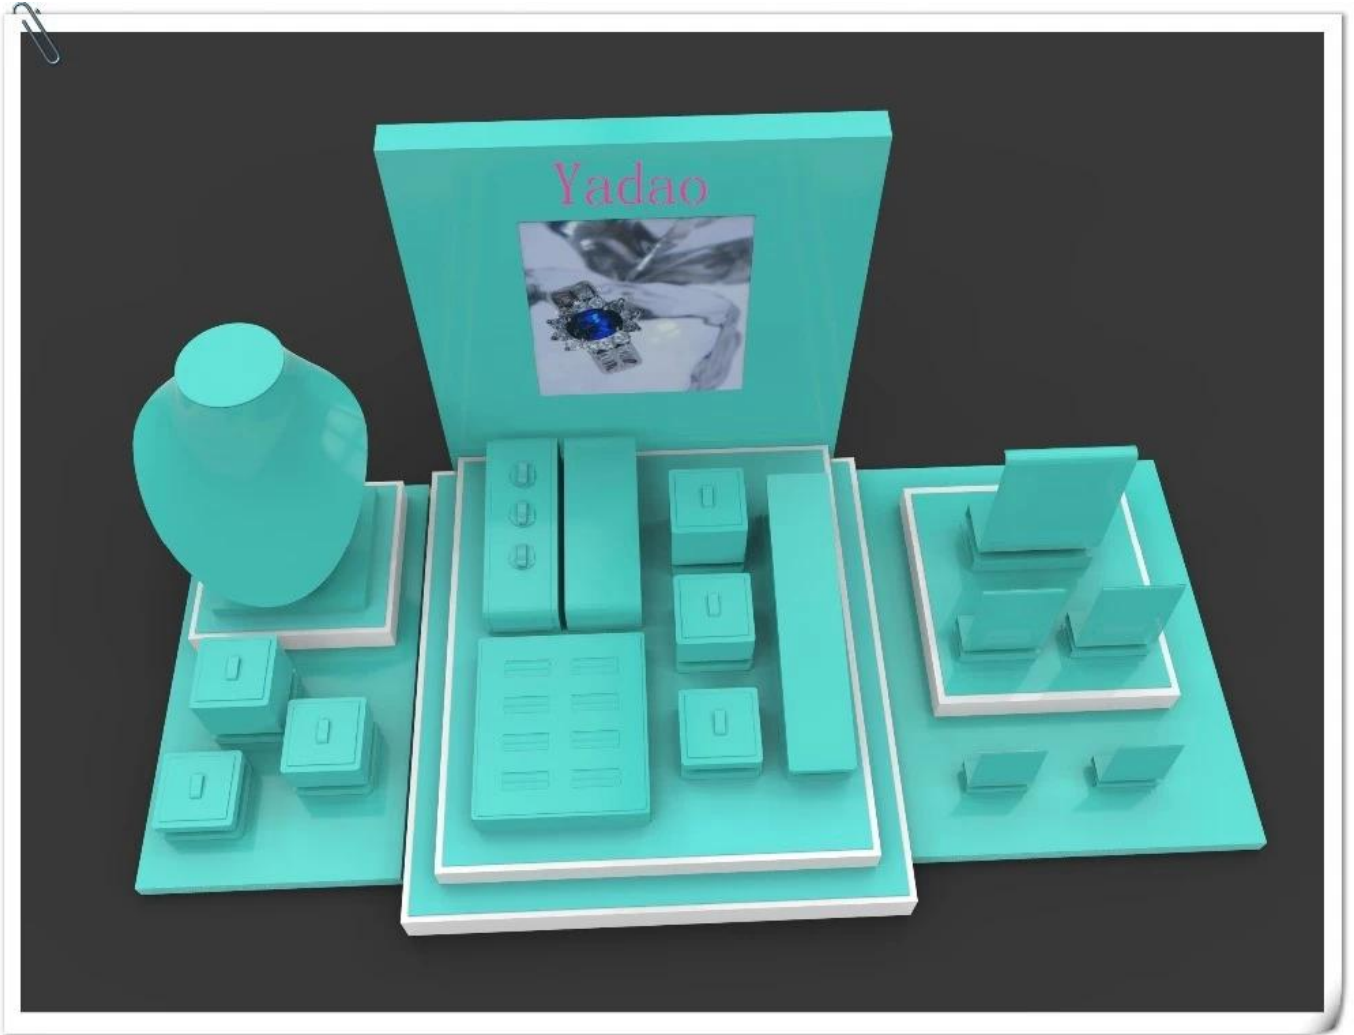

**Wholesale China custom size and material for shop window and counter for jewellery displays blue leather jewelry showcase**

**Pictures of Wholesale China custom size and material for shop window and counter for jewellery displays blue leather jewelry showcase**

**Other products you may interested in:**

[Jewelry display](#)

[necklace stand](#)

Jewelry pouch

Jewelry Display Stands

Jewelry Trays

Jewelry Boxes