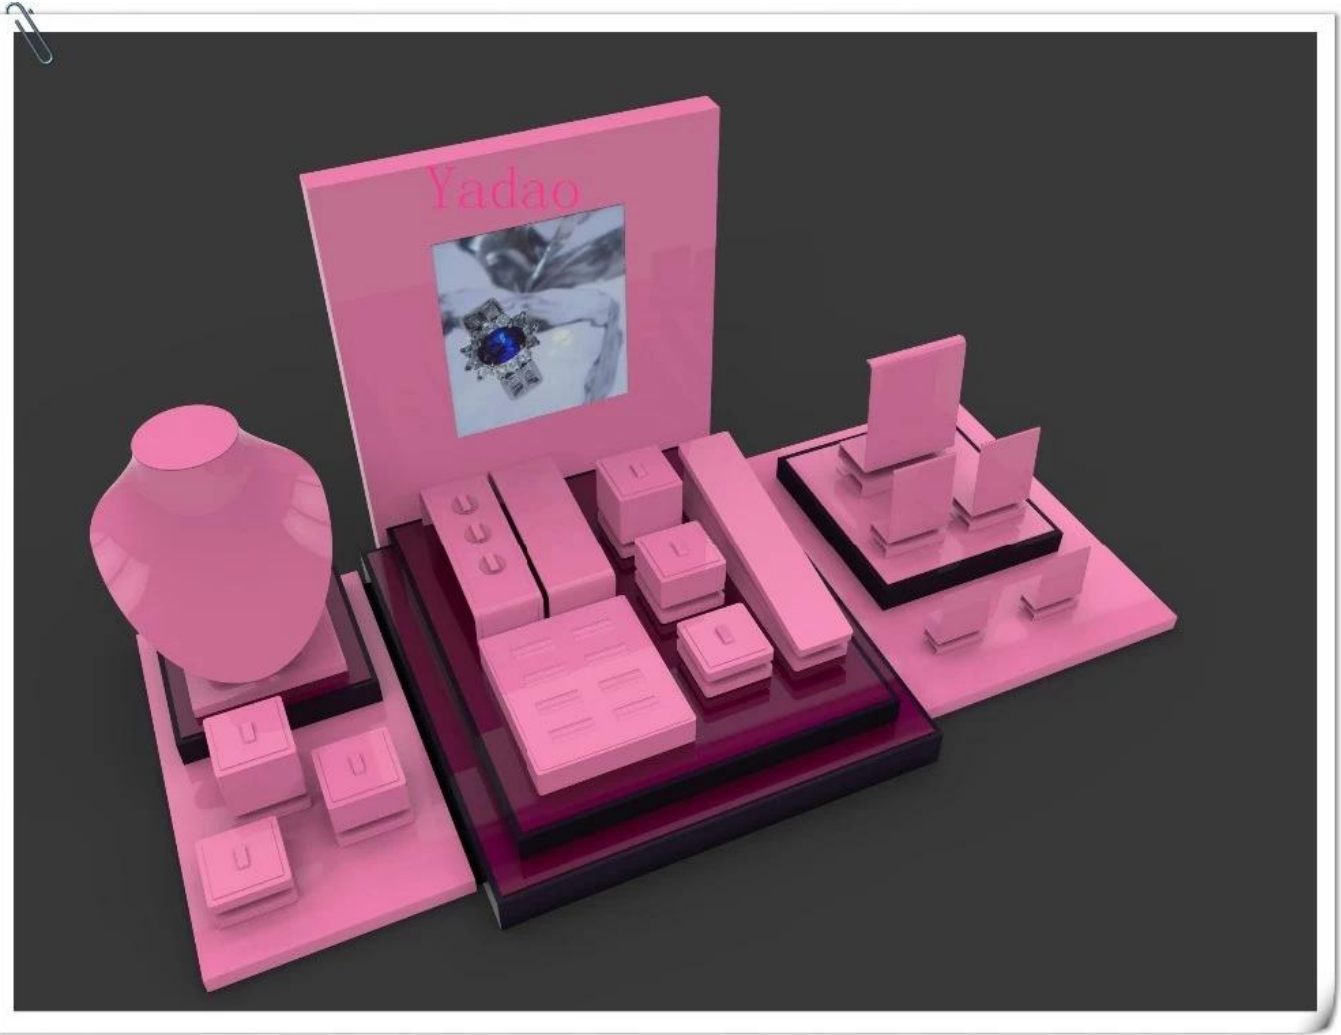

**Wholesale China custom size and material for shop window and counter for jewellery displays blue leather jewelry showcase**

**Pictures of Wholesale China custom size and material for shop window and counter for jewellery displays blue leather jewelry showcase**

**Other products you may interested in:**

[Jewelry display](#)

[necklace stand](#)

Jewelry pouch

Jewelry Display Stands

Jewelry Trays

Jewelry Boxes