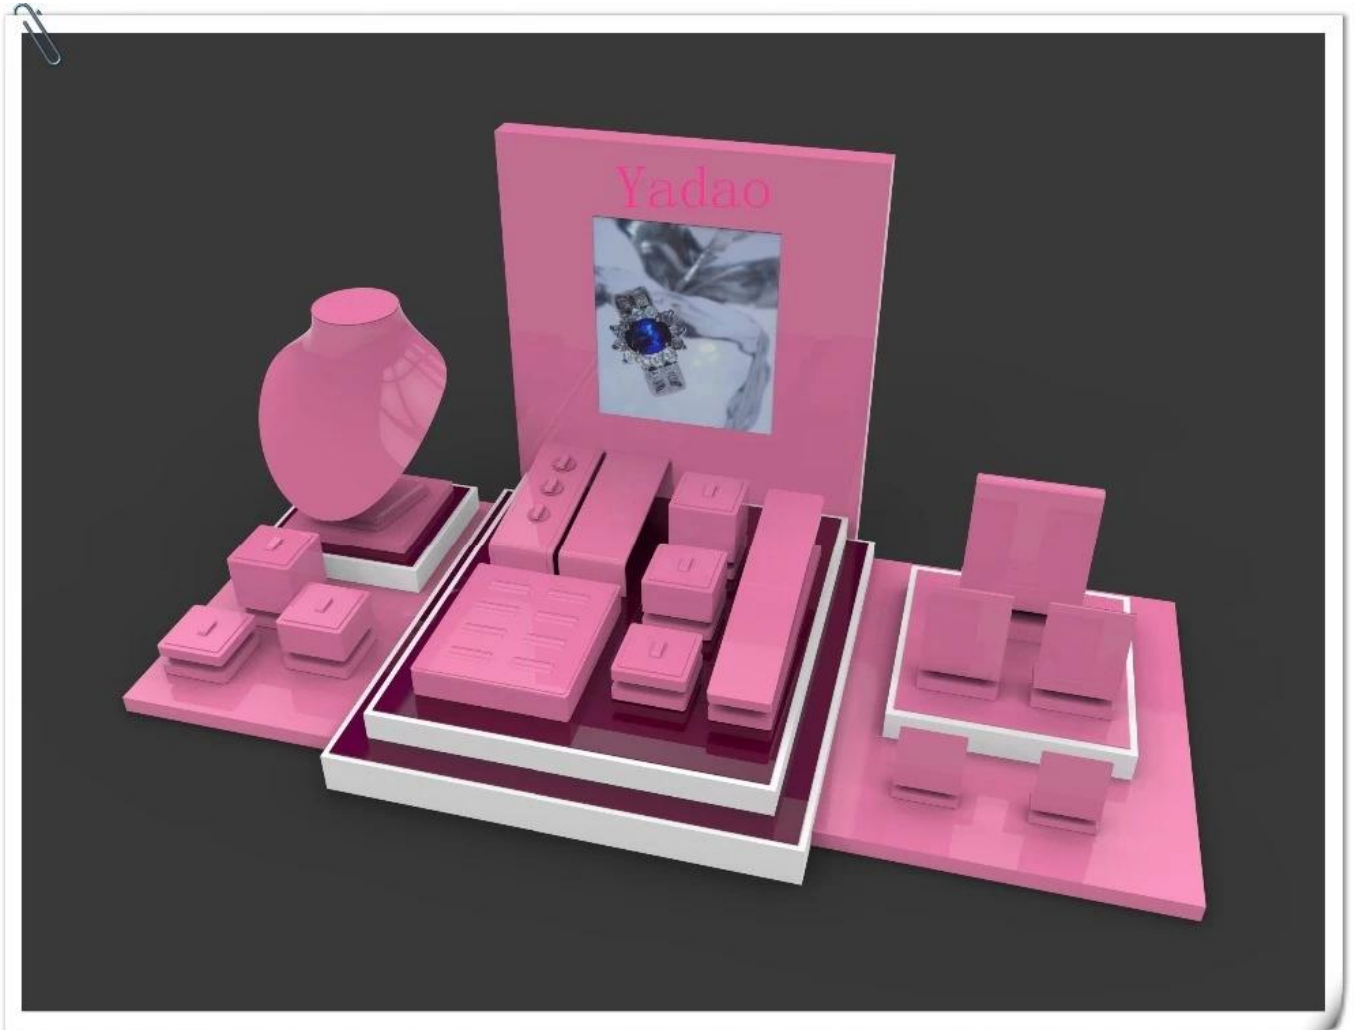

**Wholesale China custom size and material for shop window and counter for jewellery displays blue leather jewelry showcase**

**Pictures of Wholesale China custom size and material for shop window and counter for jewellery displays blue leather jewelry showcase**

**Other products you may interested in:**

[Jewelry display](#)

[necklace stand](#)

Jewelry pouch

Jewelry Display Stands

Jewelry Trays

Jewelry Boxes