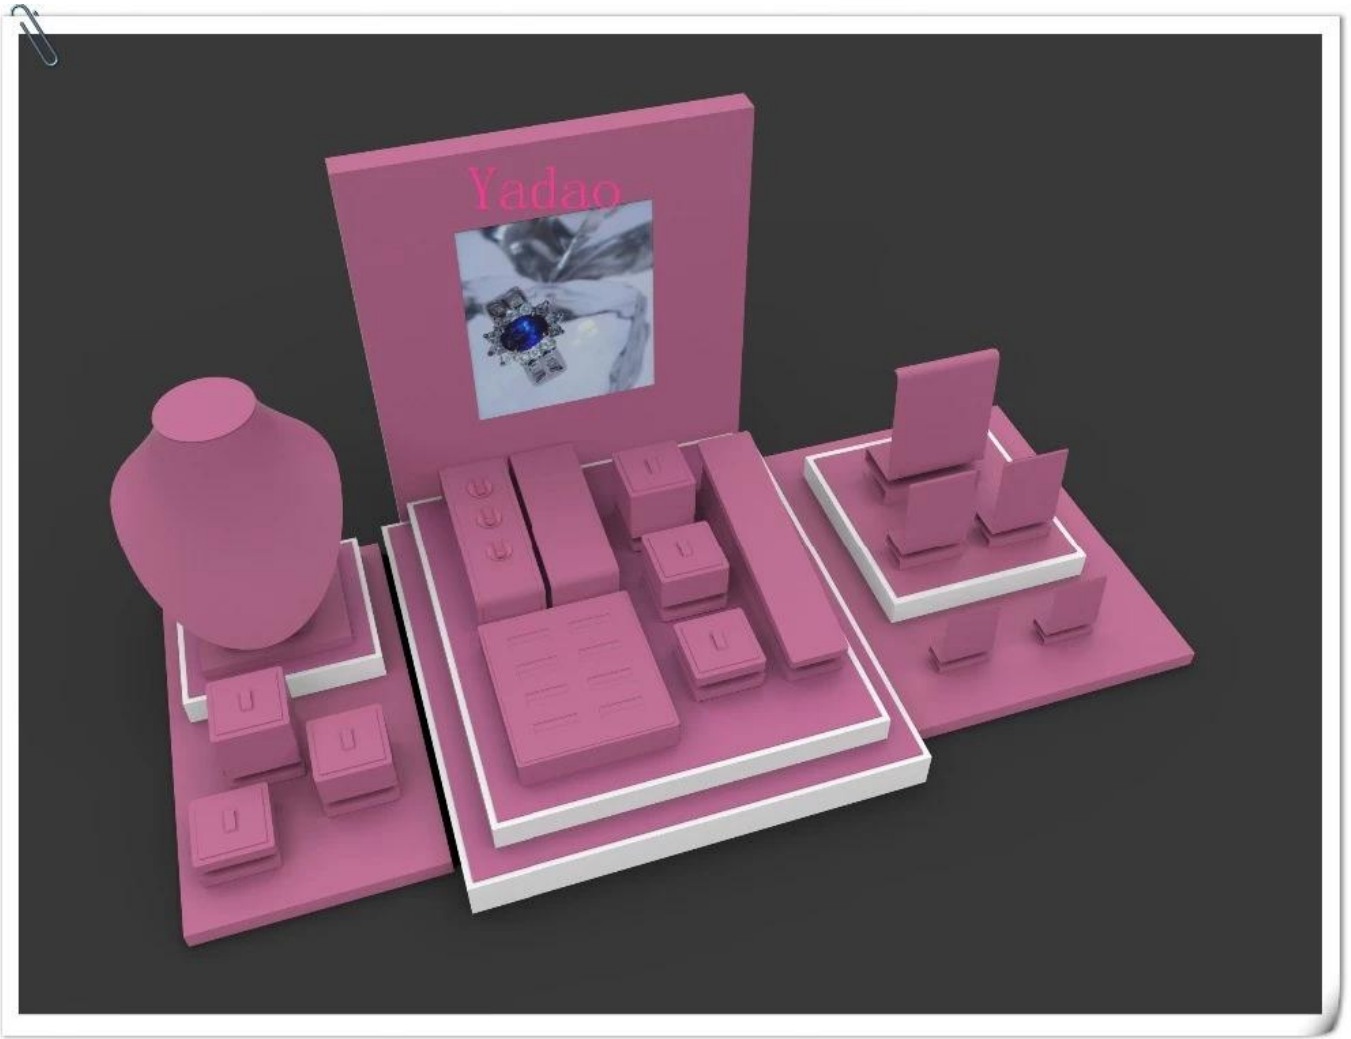

**Wholesale China custom size and material for shop window and counter for jewellery displays blue leather jewelry showcase**

**Pictures of Wholesale China custom size and material for shop window and counter for jewellery displays blue leather jewelry showcase**

**Other products you may interested in:**

[Jewelry display](#)

[necklace stand](#)

Jewelry pouch

Jewelry Display Stands

Jewelry Trays

Jewelry Boxes