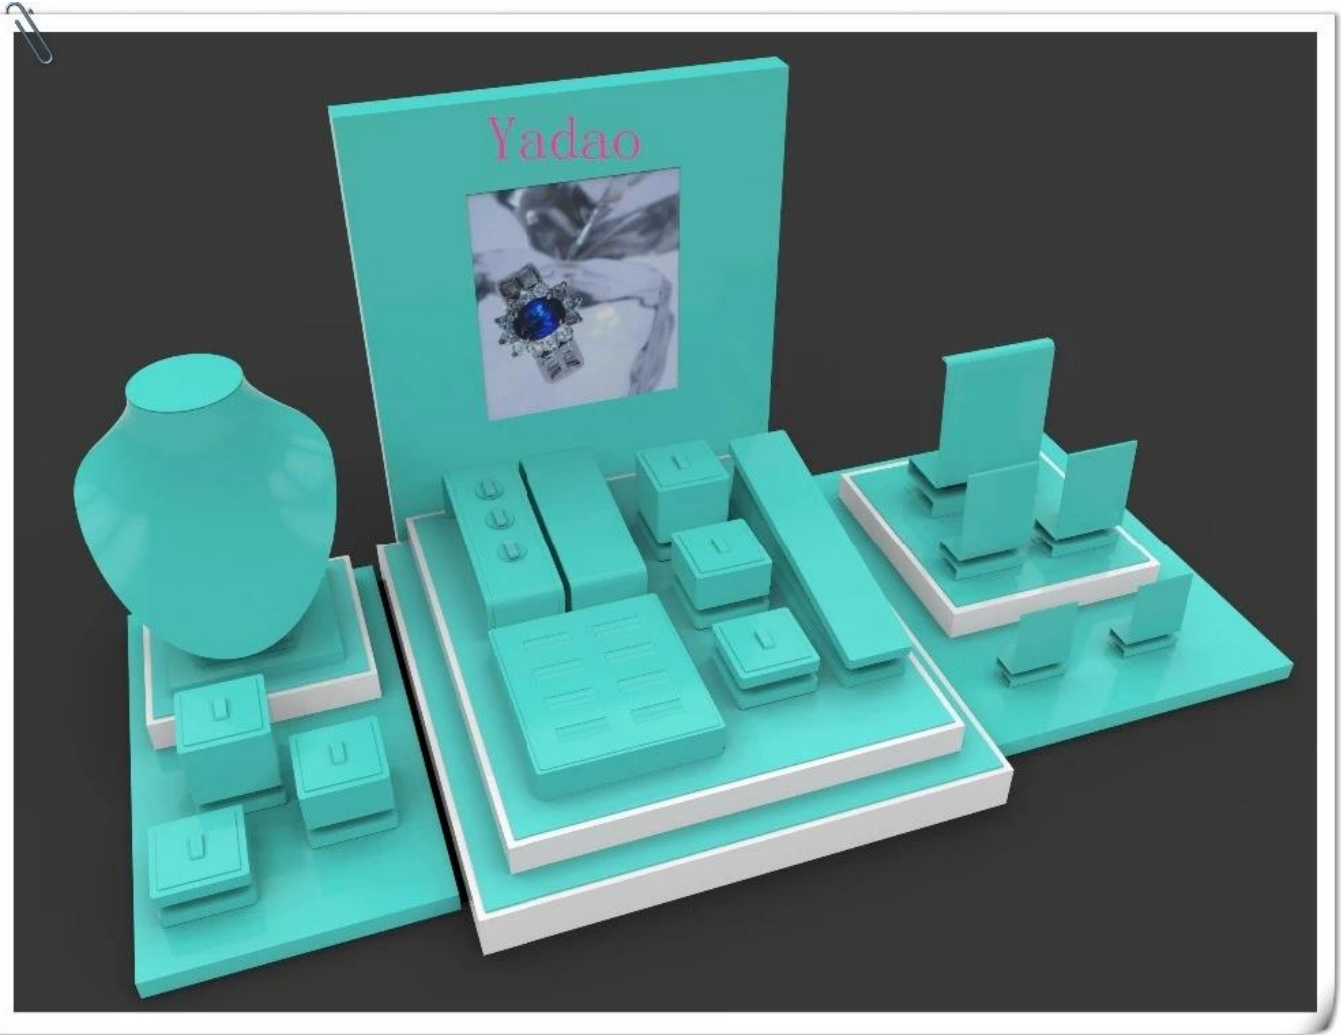

**Wholesale China custom size and material for shop window and counter for jewellery displays blue leather jewelry showcase**

**Pictures of Wholesale China custom size and material for shop window and counter for jewellery displays blue leather jewelry showcase**

**Other products you may interested in:**

[Jewelry display](#)

[necklace stand](#)

Jewelry pouch

Jewelry Display Stands

Jewelry Trays

Jewelry Boxes