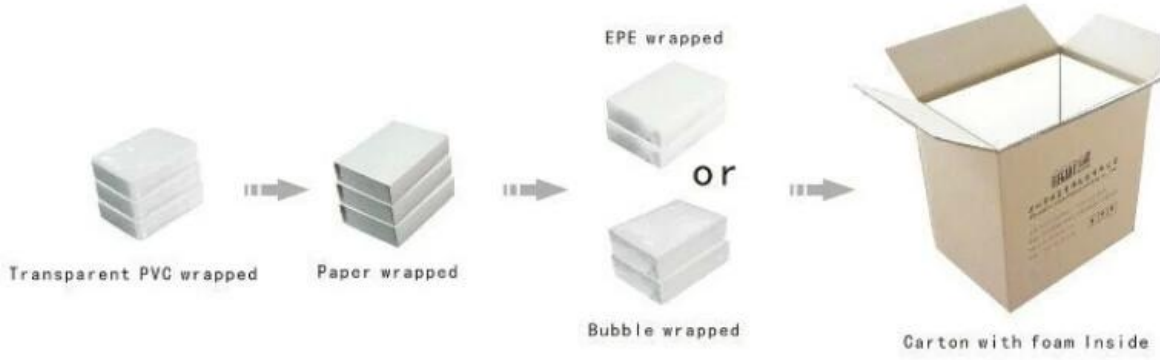

Shipping

Certificates: