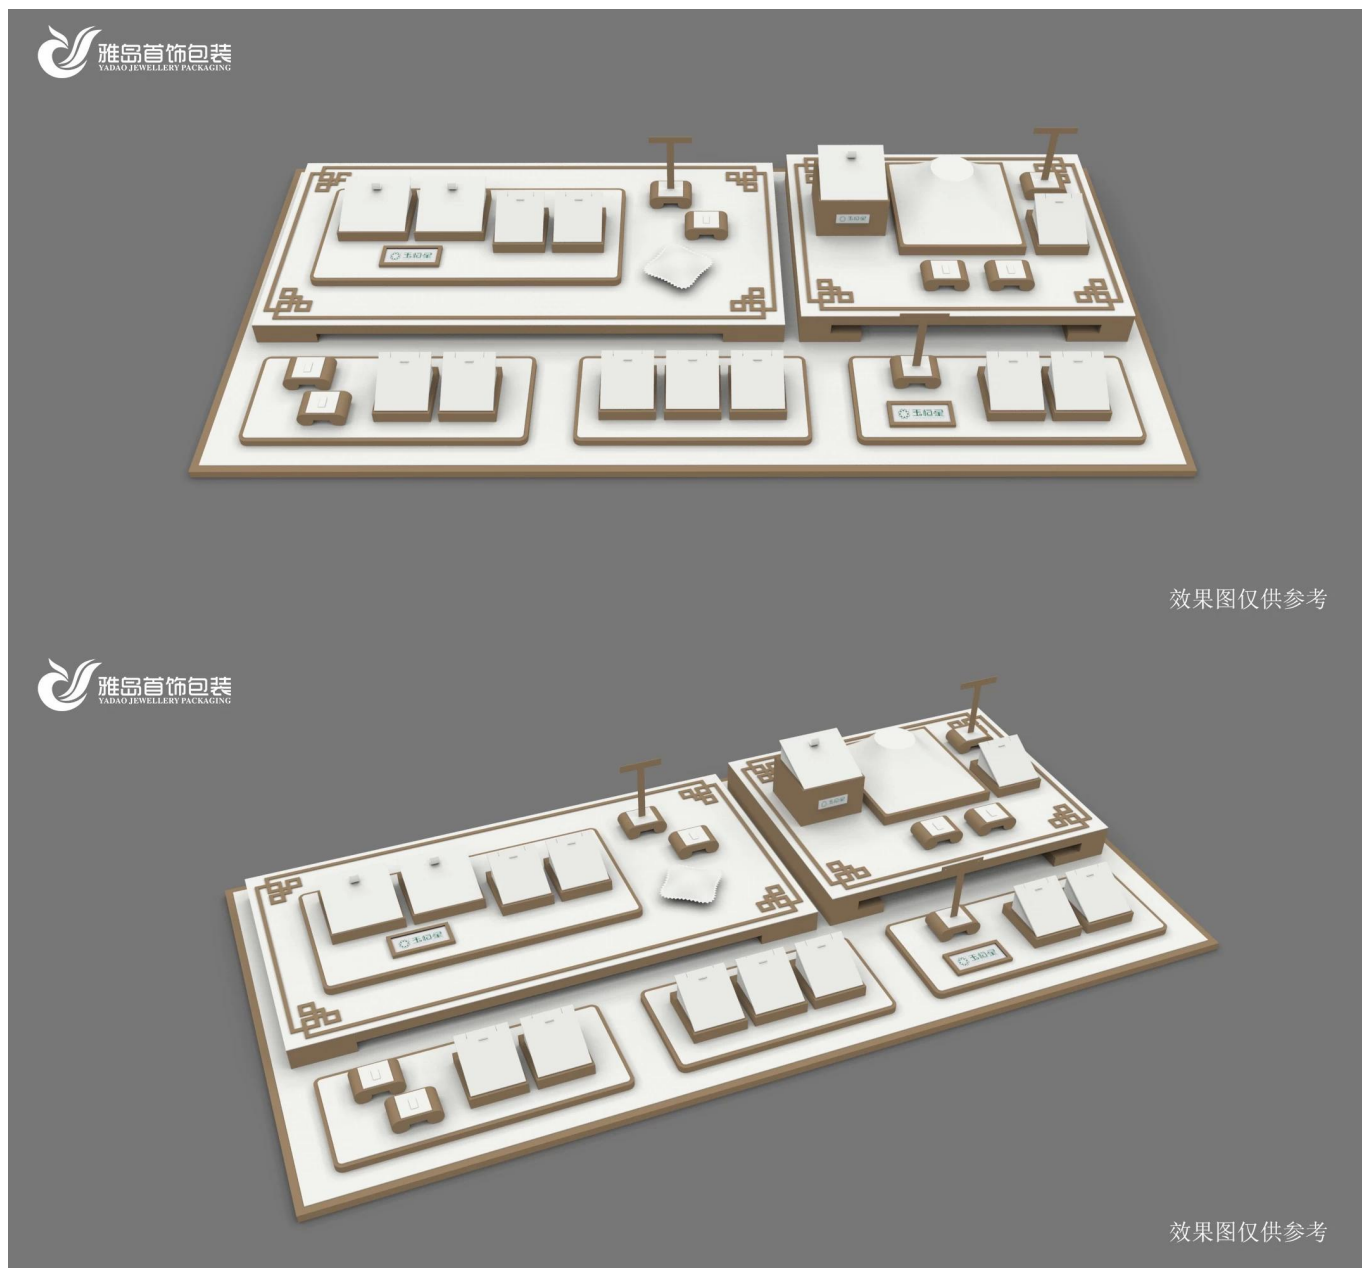

New Original Design leatherette Jewelry Display ,jewelry display set ,jewelry display stand,jewelry display props for jade China Wholesale Custom accept

Pictures of New Original Design leatherette Jewelry Display ,jewelry display set ,jewelry display stand,jewelry display props for jade China Wholesale Custom accept

效果图仅供参考

Other products you may interested in:

Jewelry display

necklace stand

Jewelry pouch

Jewelry Display Stands

Jewelry Trays

Jewelry Boxes

1. Jewelry Display Stand---Earring/Necklace/Pendant/Bracelet/Bangle/Ring display holder
2. Jewelry Trays
3. Jewelry Display Sets
4. Jewelry Boxes---Paper Box/Plastic Box/Wooden Box/Velvet Box
5. Packaging---Jewelry Pouches/ Paper Gift Bags