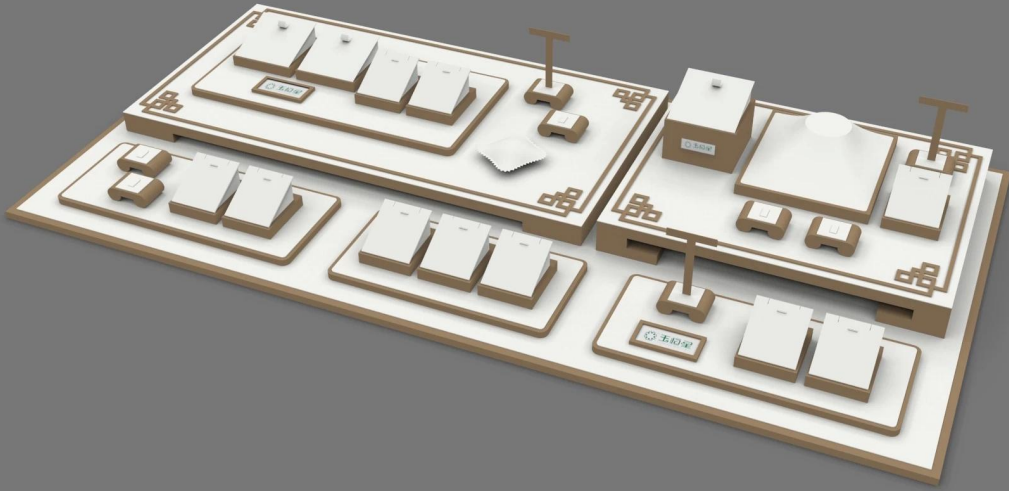

New Original Design leatherette Jewelry Display ,jewelry display set ,jewelry display stand,jewelry display props for jade China Wholesale Custom accept

Pictures of New Original Design leatherette Jewelry Display ,jewelry display set ,jewelry display stand,jewelry display props for jade China Wholesale Custom accept

效果图仅供参考

Other products you may interested in:

Jewelry display

necklace stand

Jewelry pouch

Jewelry Display Stands

Jewelry Trays

Jewelry Boxes

1. Jewelry Display Stand---Earring/Necklace/Pendant/Bracelet/Bangle/Ring display holder
2. Jewelry Trays
3. Jewelry Display Sets
4. Jewelry Boxes---Paper Box/Plastic Box/Wooden Box/Velvet Box
5. Packaging---Jewelry Pouches/ Paper Gift Bags