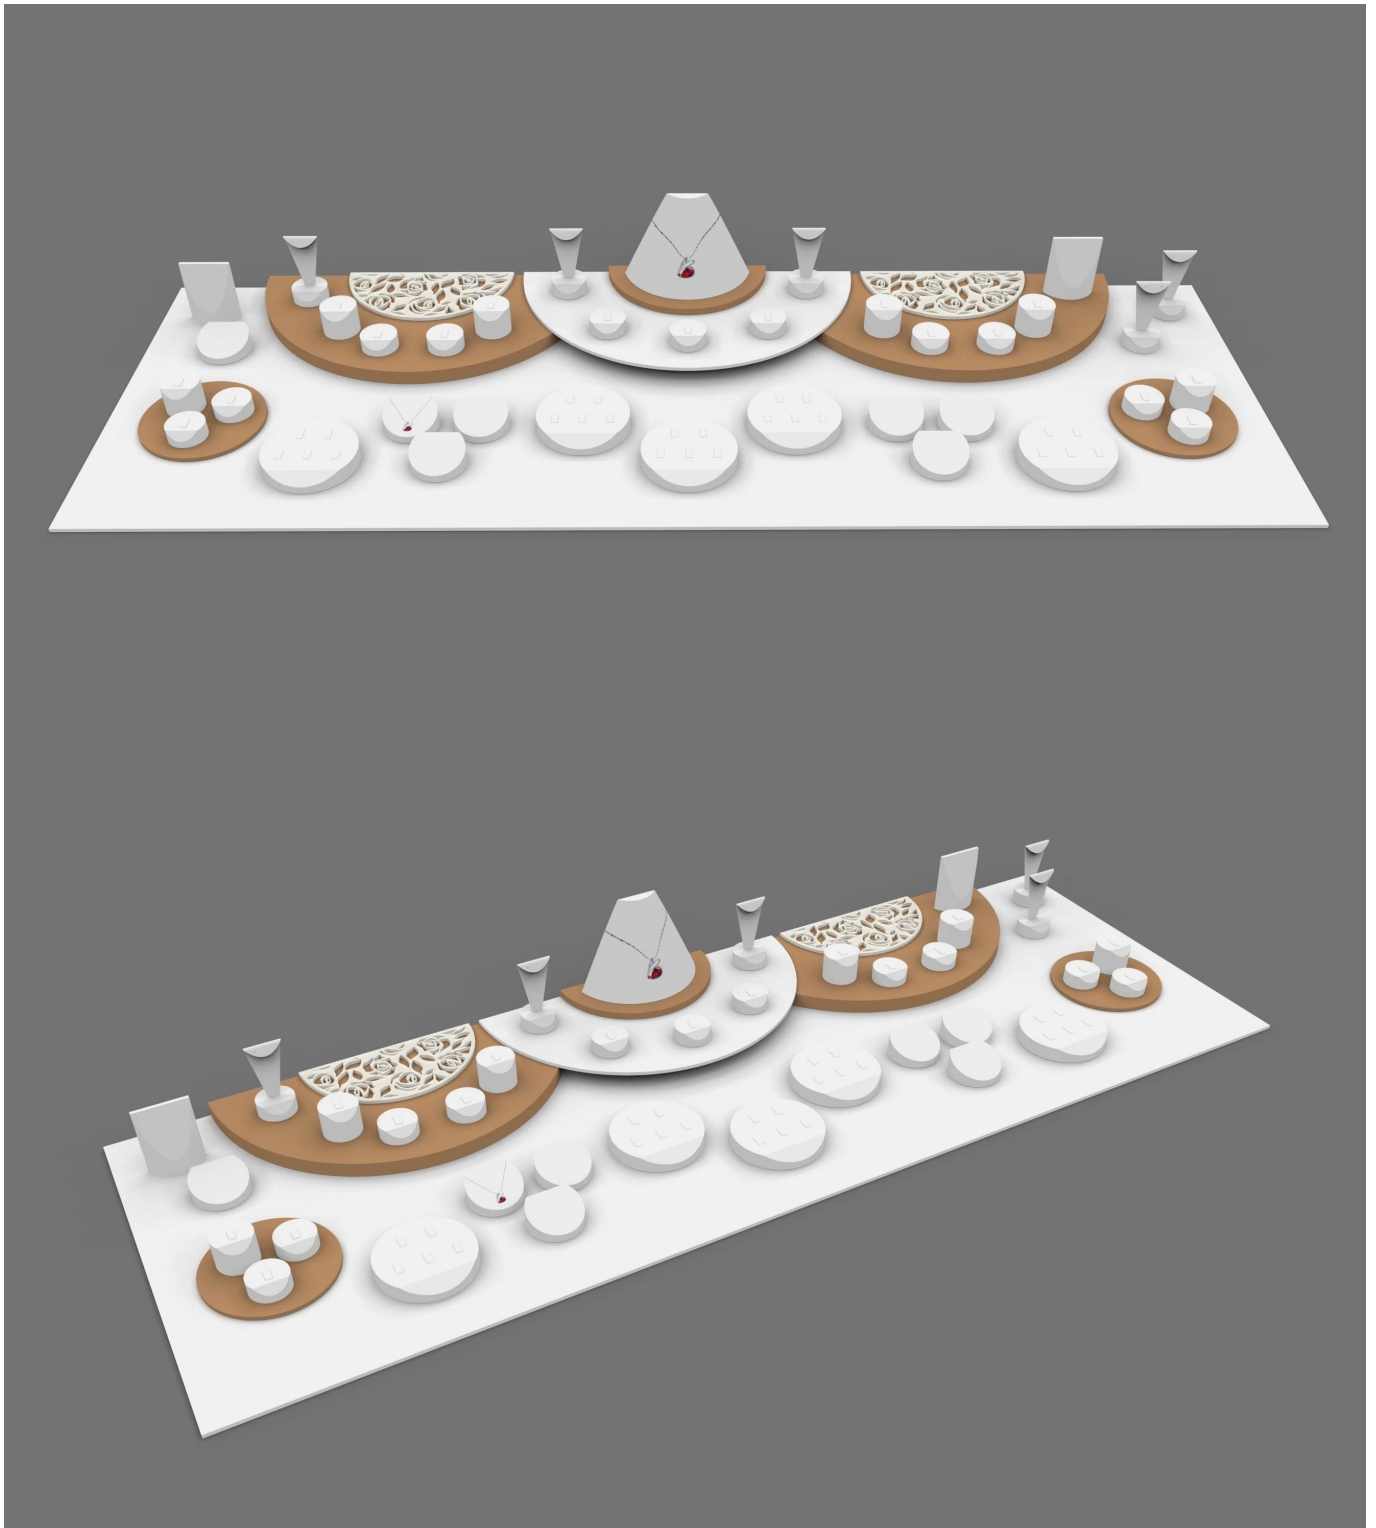

Machine made yellow and white acrylic engraving jewelry shop counter and store cabinet showcase acrylic jewelry exhibitor stand with custom logo and sample

Pictures of Machine made yellow and white acrylic engraving jewelry shop counter and store cabinet showcase acrylic jewelry exhibitor stand with custom logo and sample

Other products you may interested in:

Jewelry display

necklace stand

Jewelry pouch

Jewelry Display Stands

Jewelry Trays

Jewelry Boxes

Environment