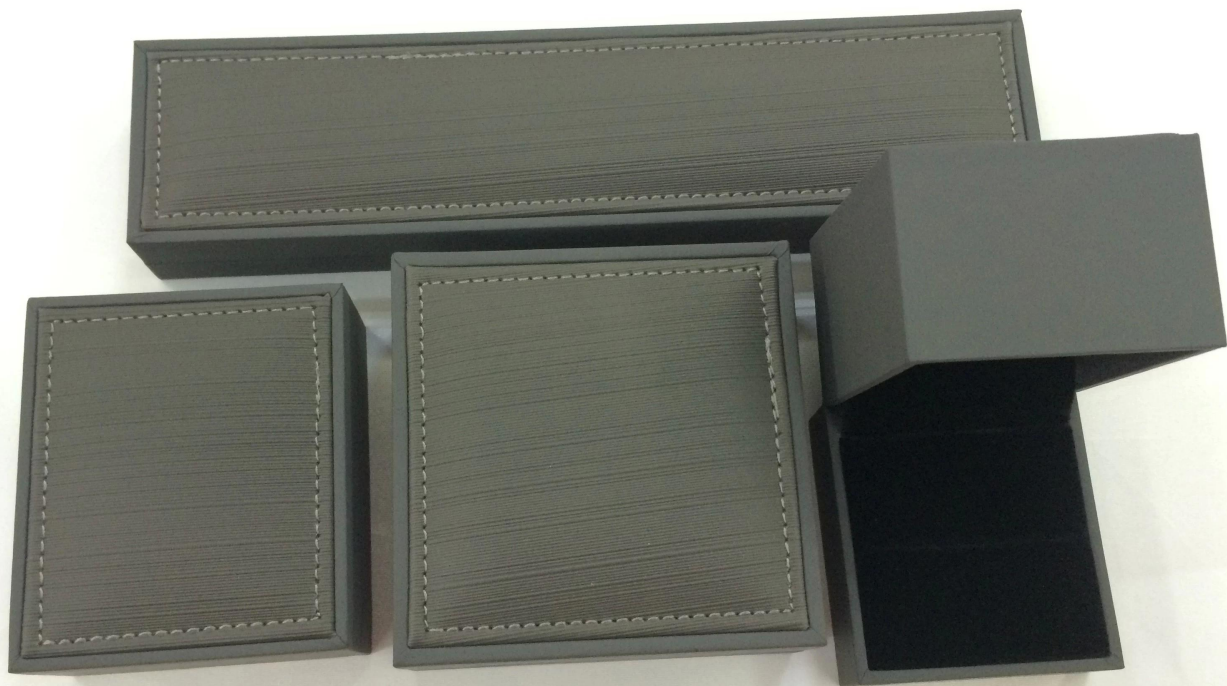

Luxury Set Leather Custom Logo Printed Jewelry Boxes Gift Box Manufactory plastic shell
Leatherette paper [jewelry box](#) accept customize color/material

Reference Picture

Other products you may interested in:

Jewelry display set

Necklace stand

Jewelry display stand

Jewelry paper bag

Jewelry pouch

Jewelry Roll bag

Jewelry Tray

Jewelry Box