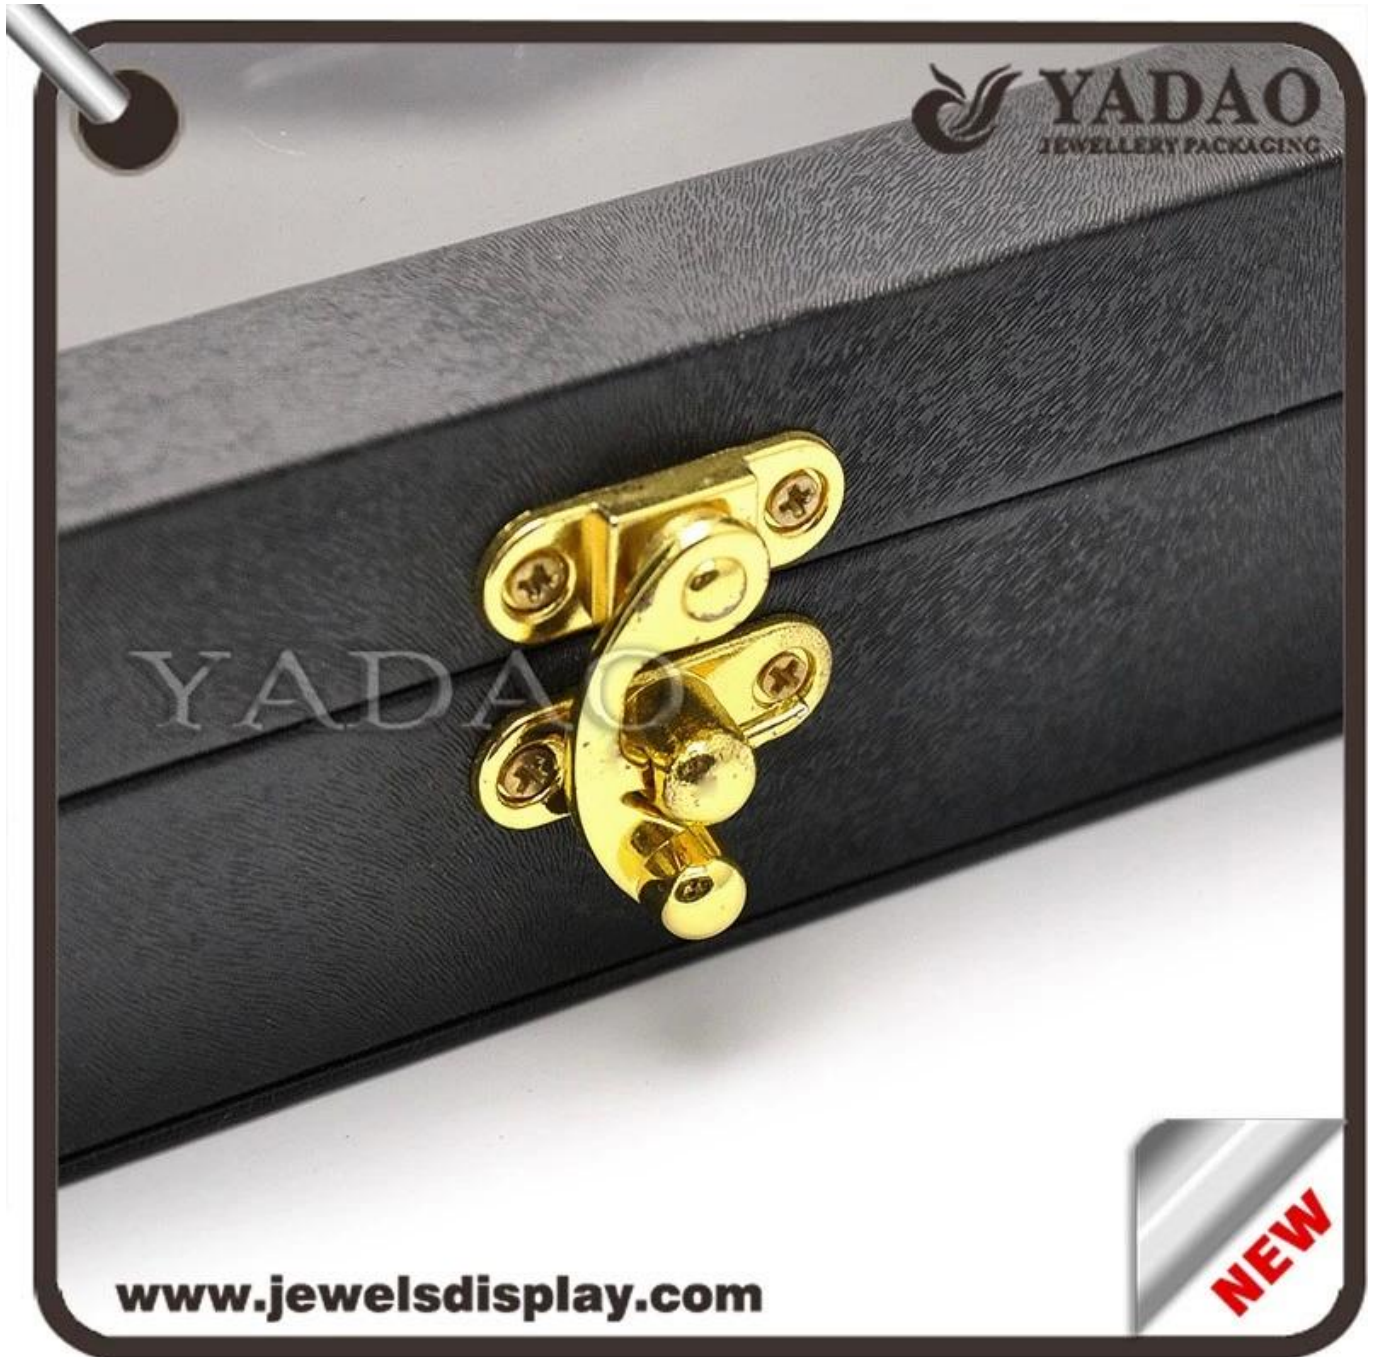

Large capacity special designed wood leatherette locking [pendant display tray](#) with transparent lib at top

The following is picture of this pendant tray showed from different angles and in details

**YADAO**  
JEWELLERY PACKAGING

**NEW**

Other products you may interested in:

Jewelry display

necklace stand

Jewelry pouch

Jewelry Display Stands

Jewelry Trays

Jewelry Boxes