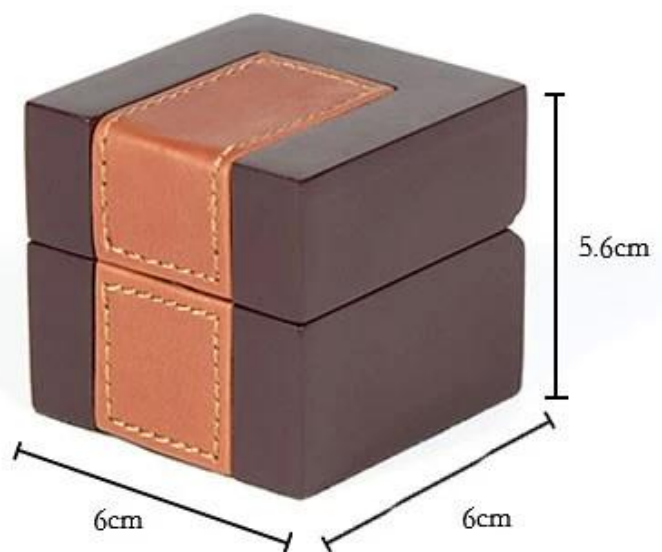

Sample covered with [wooden jewelry box](#)

box details

no limits to make wooden boxes, you can customize any size

There we are different shapes, colors They are dimensions you can be [customized](#).

No problem to to have yours logo printed above that the.

superb crafts

This box is specially designed to put metal hinges on the slots.

jewelry box

high quality wooden material
carpenter handmade

Shenzhen Yadao Packaging Design Co., Ltd.

Established in 2003, [Shenzhen Yadao Packaging Design Co., Ltd.](#) is an enterprise that integrates the design, production, sales and service as a whole.