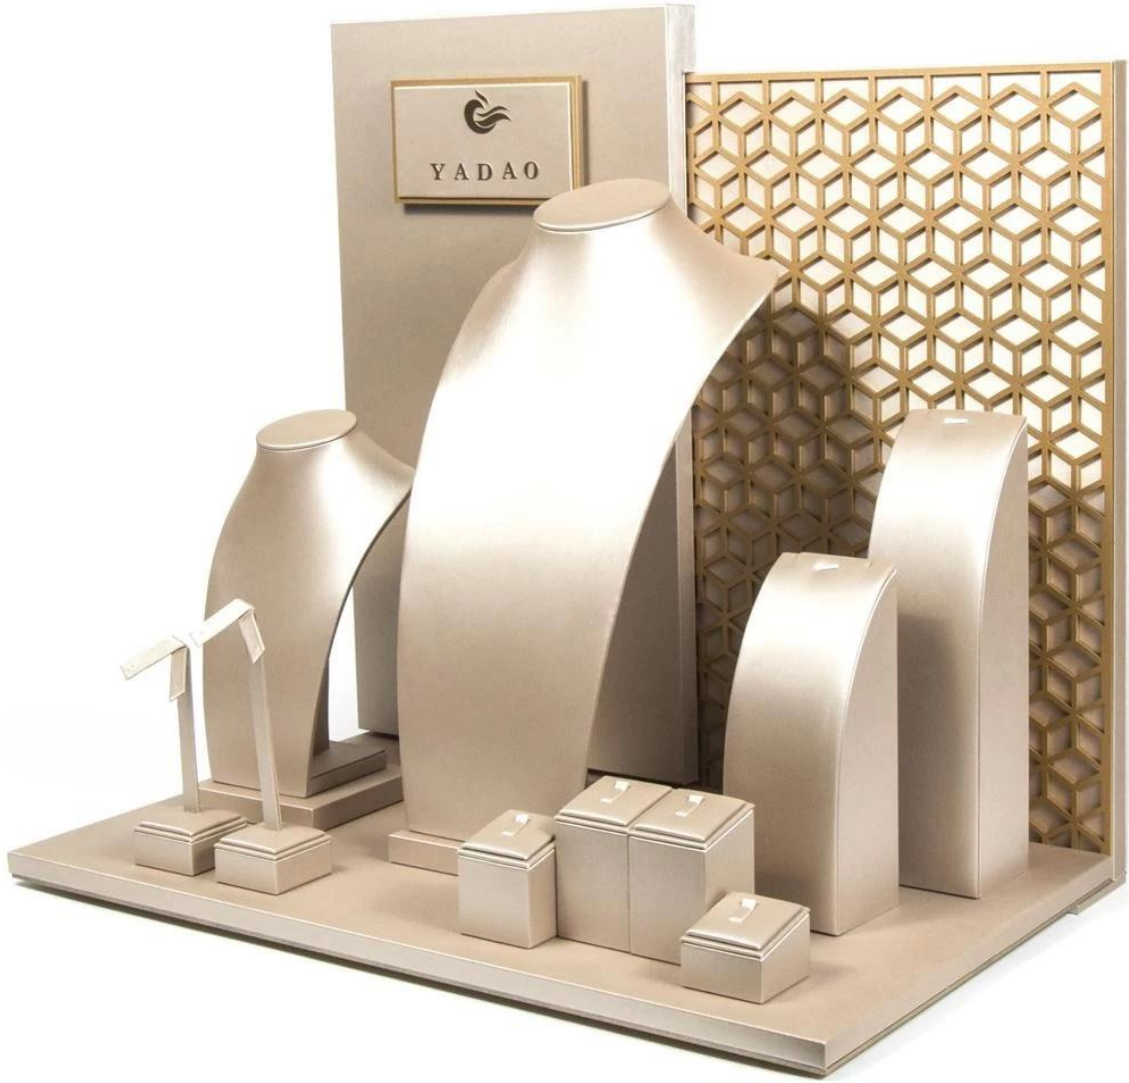

**Custom metal sticker logo wholesale  
handmade beige leatherette  
acrylic curving backboard fine jewelry wind  
ow showcase display sets**

**Closed -up pictures from different angles:**

YADAO