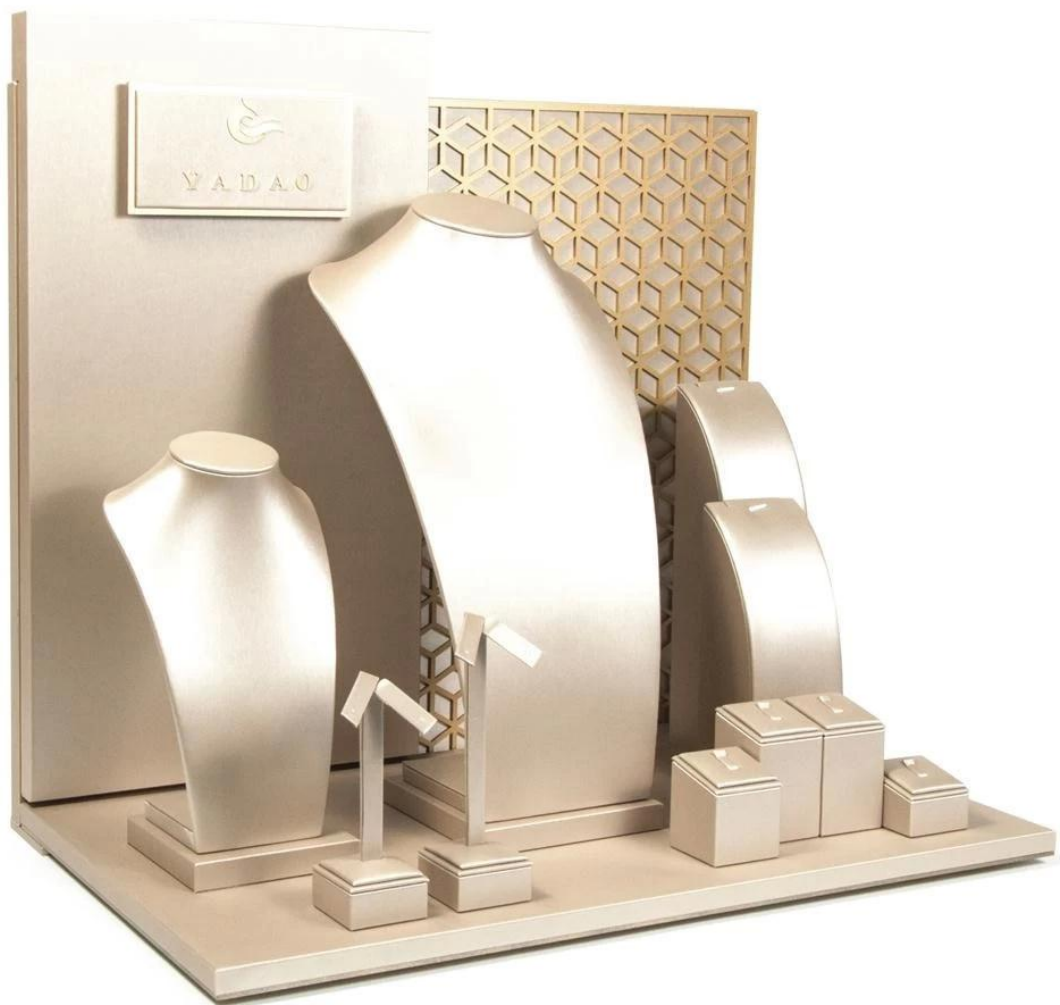

**Custom metal sticker logo wholesale  
handmade beige leatherette  
acrylic curving backboard fine jewelry wind  
ow showcase display sets**

**Closed -up pictures from different angles:**

YADAO