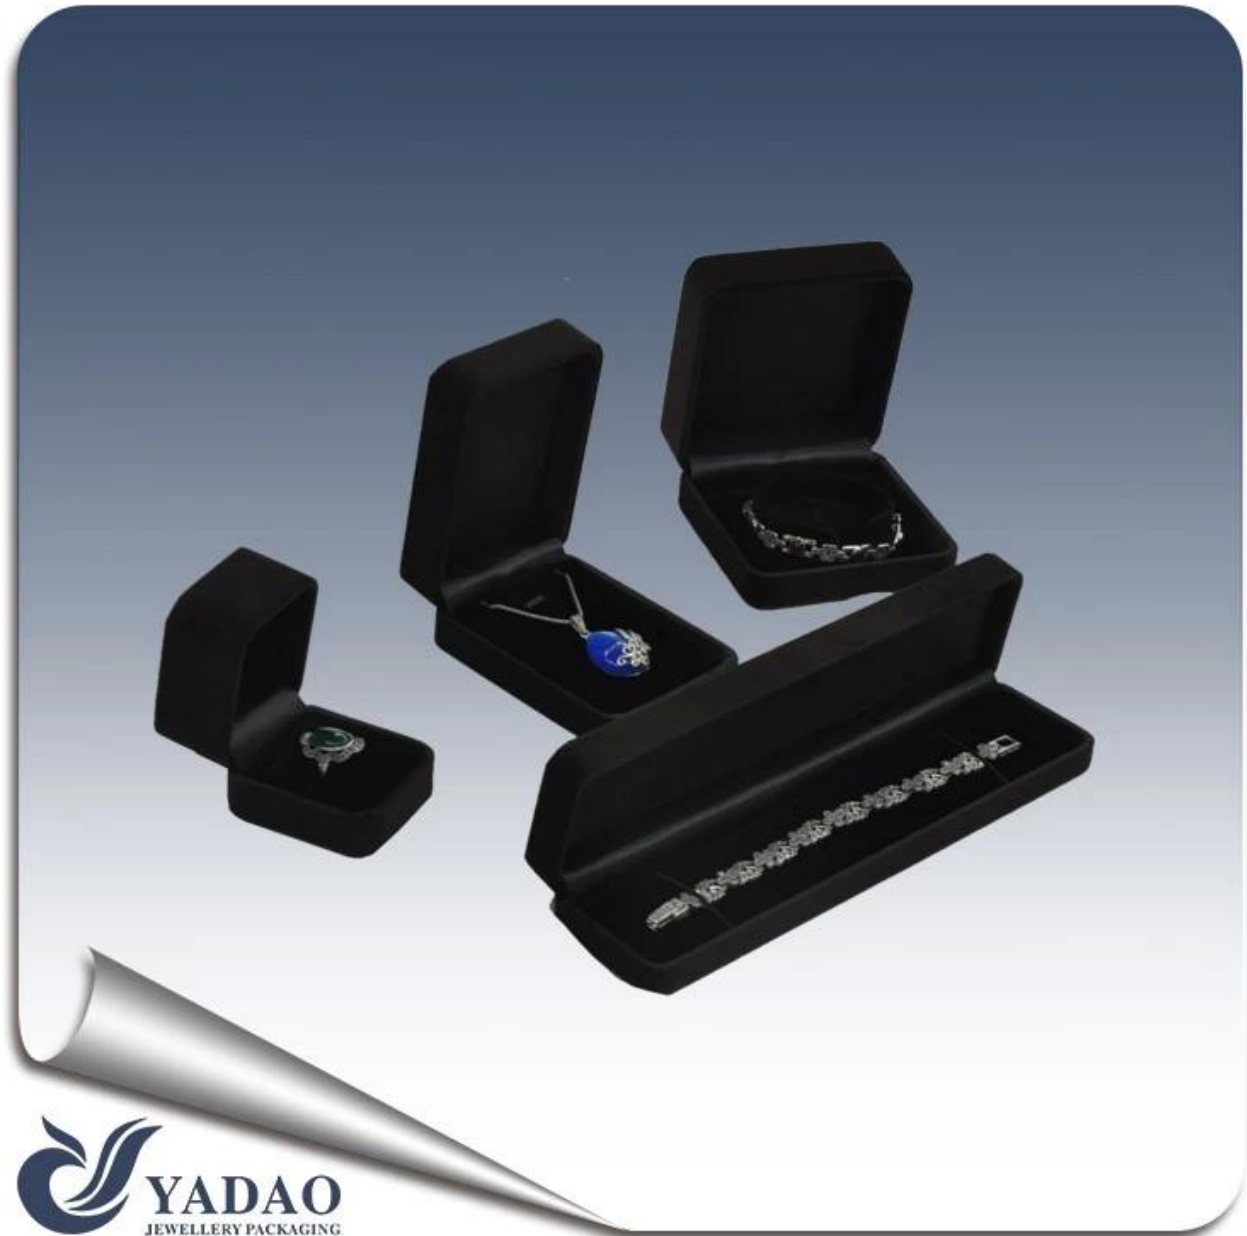

Custom jewelry gift boxes in black with gold hot stamping logo and box with velvet insert package

Images Custom jewelry gift boxes in black with gold hot stamping logo and box with velvet insert package

 **YADAO**
JEWELLERY PACKAGING

 **YADAO**
JEWELLERY PACKAGING

Other products you may interested in:

jewelry display

necklace stand

jewelry bag

Jewelry Displays

jewelry trays