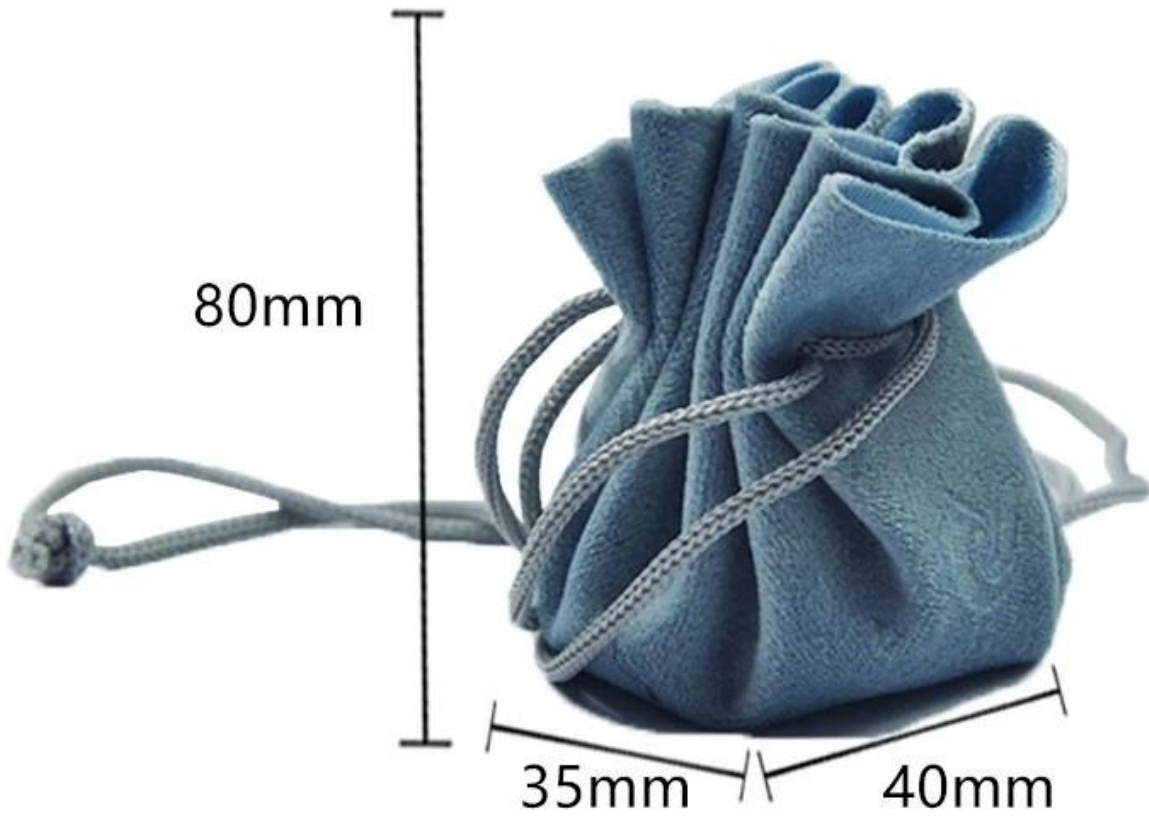

Custom Design Wearable Pu Leather Drawstring Round Shape Black Jewelry Pouch

[24 hours of service click here to contact us at once.](#)

Product Description :

Product Name	Custom Design Wearable Pu Leather Drawstring Round Shape Black Jewelry Pouch
Material	Ice Velvet, Long/Medium/Short Plush, Microfiber, PU Leather, granular velvet
Size	Will be according to clients' requests
Color	Black and Blue (Customized Color)
MOQ	1000 PCS
Logo	Embossing, Deboss, Stamping, Silk printing, Metal sticker, Varnishing, Glossy Lamination, Matt Lamination
OEM/ODM	Available
Speciality	Handmade, Recycled, High Quality
Closure Design	Drawstring, Snap button, Zipper, Sticker, Magnetic
Packing	According to Custom Made
Sample time	5-7 Days with Logo , 1-3 Days without Logo
Mass Production	20-30 Days
Shipment	Express , Boat , air freight
Production Process	Cutting, Grinding, Polishing, Laser Engraving, Sandblast, Hot-Bend Forming, Sticking, Cleaning., Packing.
Application	Promotional, Shopping, Gift, Advertising, Packaging
Payment	T/T, Paypal, Western Union, L/C, Trade Assurance

PRODUCTION DESCRIPTION:

YADAO JEWELRY PACKAGING

unfold Size : 160*160mm
size : 40*35*80mm

Style: Drawstring jewelry bag

The same style of different materials,
showing a different vision

plush

leather

The drawstring is in the same
color as the bag, makes the whole
design more charming