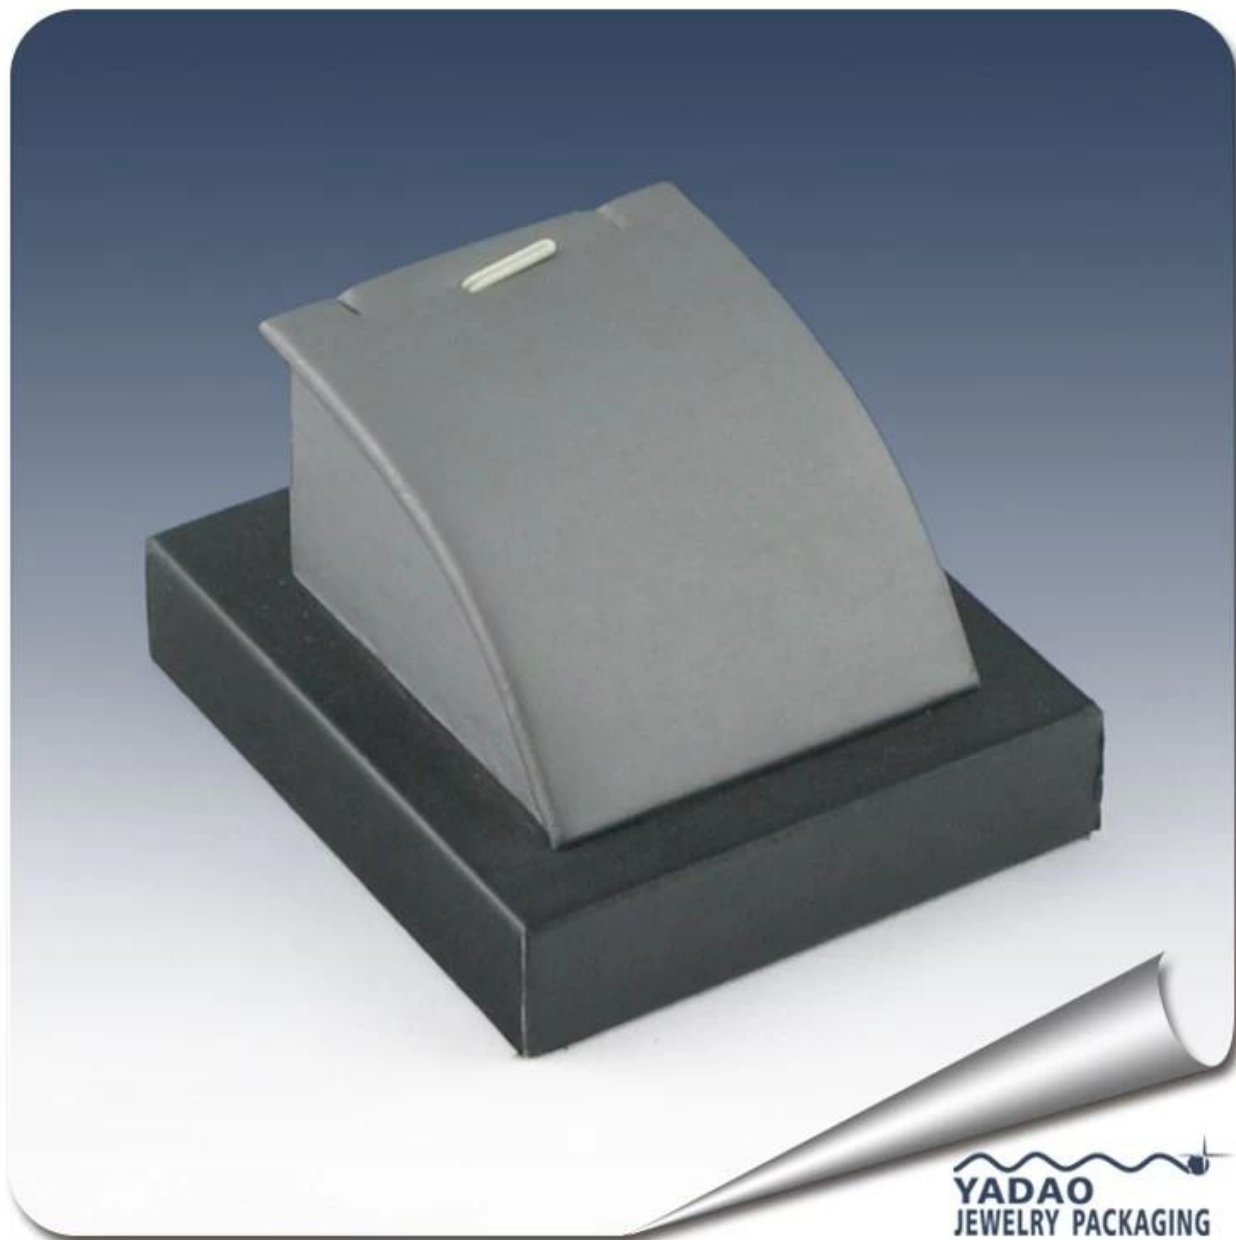

# 2015 customized design [jewelry stand](#) handmade pendant jewelry display stand for jewelry showcase

Shape	customized
Category:	<b>jewelry stand</b>
Sell ways	<b>factory directly</b>
Place of Origin	<b>Shenzhen,Guangdong province,China</b>
Trade Terms	<b>EXW</b>
Technique	<b>Machine and handmade</b>
Industrial Use	<b>Gift&amp;Craft</b>
Custom Order	<b>acceptable</b>
Packing	<b>bubble bags(can be adjusted)</b>
Production lead time	<b>10-15 days (up to the quantity)</b>
Sample production time	<b>7 days</b>
Capacity	<b>50000pcs/month</b>
Brand name	<b>YADAO</b>

**Products Show: High end wooden customized handmade jewelry display pendant holder**

**YADAO**  
JEWELRY PACKAGING

Other products you may interested in:

Jewelry display

necklace stand

Jewelry pouch

Jewelry Display Stands