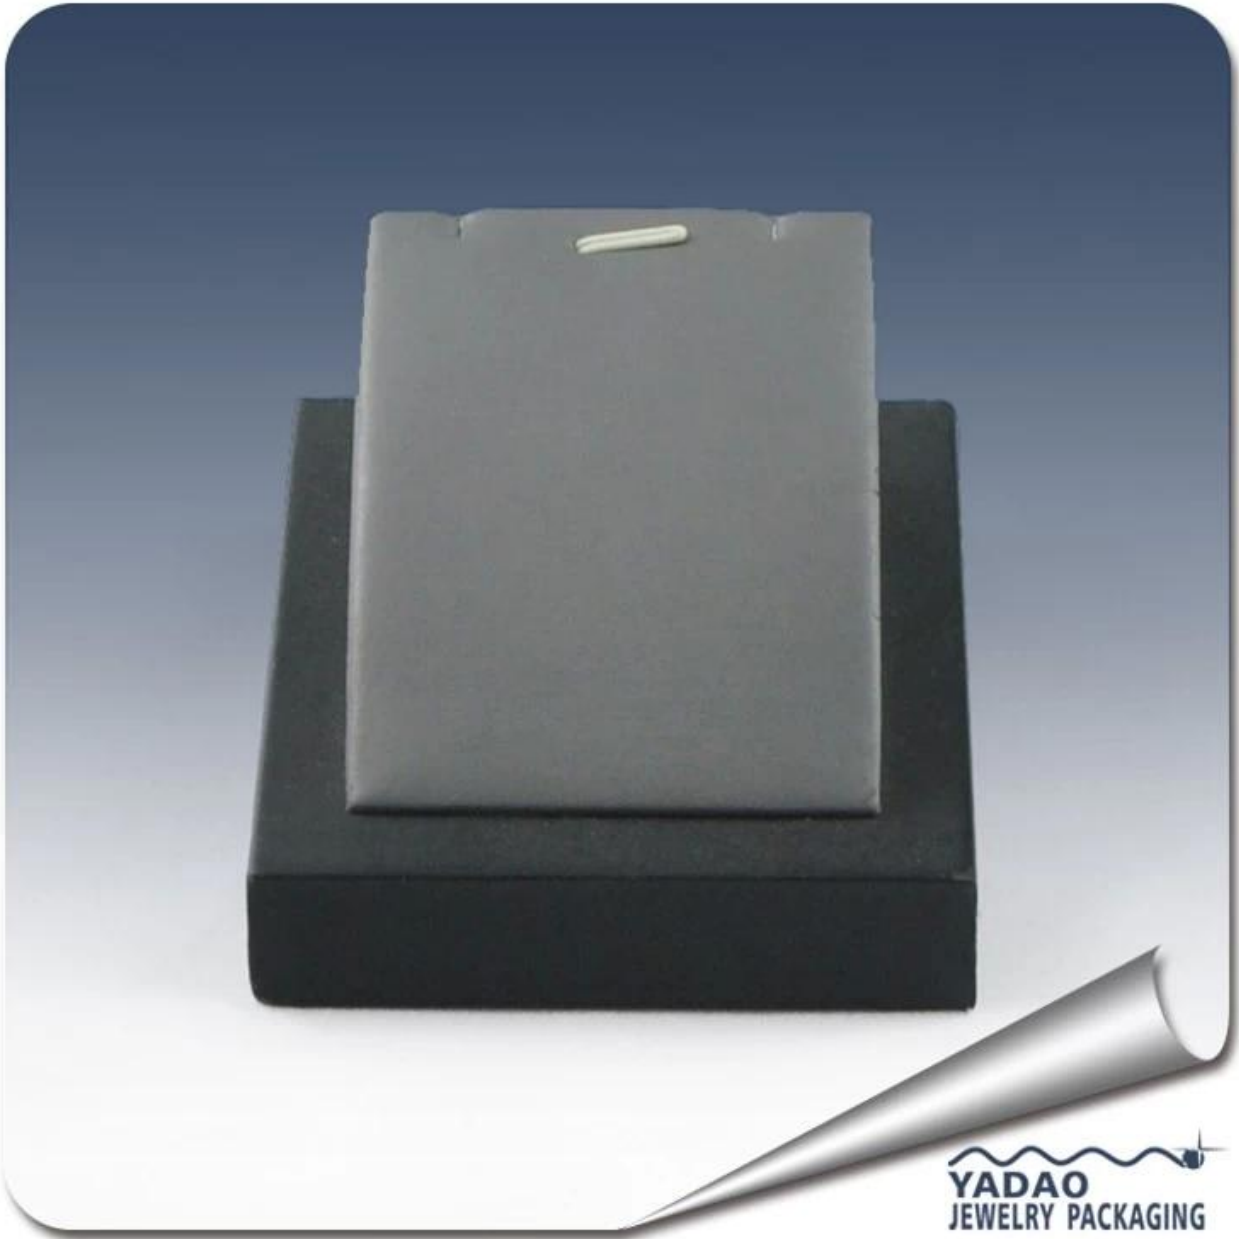

# 2015 customized design [jewelry stand](#) handmade pendant jewelry display stand for jewelry showcase

Shape	customized
Category:	<b>jewelry stand</b>
Sell ways	<b>factory directly</b>
Place of Origin	<b>Shenzhen,Guangdong province,China</b>
Trade Terms	<b>EXW</b>
Technique	<b>Machine and handmade</b>
Industrial Use	<b>Gift&amp;Craft</b>
Custom Order	<b>acceptable</b>
Packing	<b>bubble bags(can be adjusted)</b>
Production lead time	<b>10-15 days (up to the quantity)</b>
Sample production time	<b>7 days</b>
Capacity	<b>50000pcs/month</b>
Brand name	<b>YADAO</b>

**Products Show: High end wooden customized handmade jewelry display pendant holder**

**YADAO**  
JEWELRY PACKAGING

Other products you may interested in:

Jewelry display

necklace stand

Jewelry pouch

Jewelry Display Stands