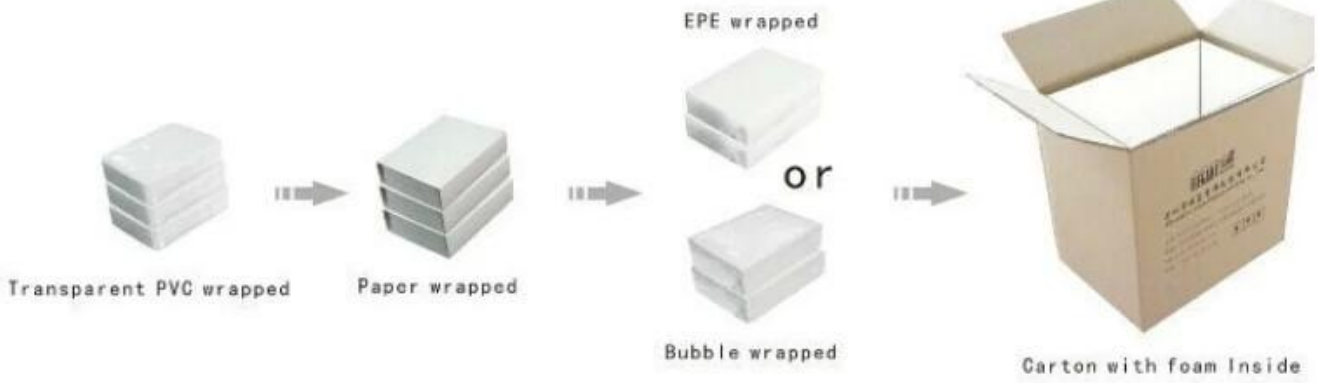

□ περισσότερες φωτογραφίες □

□*Το γραφείο του Yadao*□

□ Συσκευασία και παράδοση □

Jewelry display

Paper bag

Goods Packaging

Jewelry box

Jewelry Pouch

□ από τους πελάτες μας □

Supplier Service: Very Satisfied (5 stars) On-time Shipment: Very Satisfied (5 stars)

Make Up Velvet Button New Style Jewelry Pack...

These pouches were amazing. Just the perfect size for my jewellery. I love them. amazing quality, next I order I will have to make them a bit bigger.