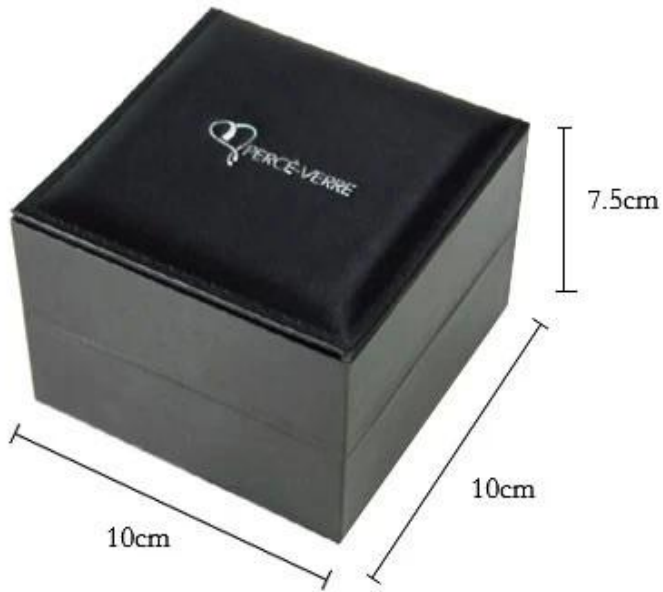

**Προσαρμοσμένο πολυτελές μαύρο κοσμήματα
δερμάτινο καρπό συσκευασίας [Κουτί παρακολούθησης](#)
24 ώρες υπηρεσίας Κάντε κλικ εδώ για να
επικοινωνήσετε μαζί μας ταυτόχρονα**

Product Description	
Product Name	Custom Luxurious Black Jewelry Leather Packaging Wrist Watch Box
Material	MDF,Solid Wood,Resin,Paperboard, Ice Velvet,Long/Medium/Short Plush,Microfiber,PU Leather,Leatherette Paper,Coated Paper,Acrylic/Plexiglass/Organic Glass,Crystal
Size	Will be according to clients' requests
Color	Customized Color
MOQ	1500 pcs
Logo	Embossing, Stamping, silk printing, Varnishing, Glossy Lamination, Matt Lamination
OEM/ODM	Available
Speciality	Handmade, Recycled, High Quality
Accessories	Hook, Button, Hinge, Ribbon, Foam/Sponge, Small Pillow, Glass/Acrylic Window
Packing	According to Custom Made
Sample time	5-7 Days with Logo , 1-3 Days without Logo
Mass Production	20-30 Days
Shipment	Express , Boat , air freight
Production Process	Cutting, Grinding, Polishing, Laser Engraving, Sandblast, Hot-Bend Forming, Sticking, Cleaning., Packing.
Application	Promotional, Shopping, Gift, Advertising, Packaging
Payment	T/T, Paypal, Western Union, L/C, Trade Assurance

wrist watch jewelry box

exquisite workmanship

purely and simple

details

Dimension parameter

soft pillow

when soft pad meets the cold time,
soft pillow play a role in keeping warm to protect
the watch saftly,and better protect the watch from damage.