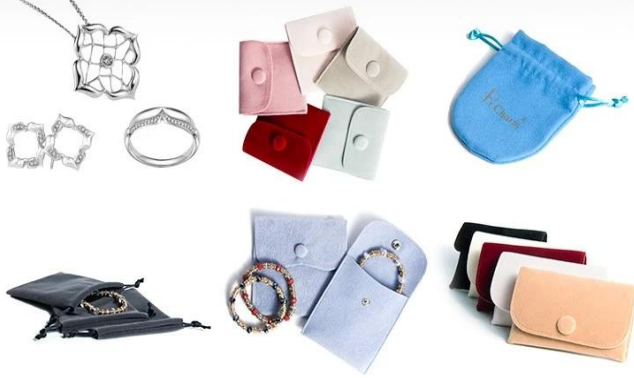

This box is specially designed to put metal hinges on the slots.

There is another ring box core type to choose from.

ΠΑΡΑΓΩΓΗ ΕΠΕΞΕΡΓΑΖΟΜΑΙ, ΔΙΑΔΙΚΑΣΙΑ:

Box production process

materials

cutting

wrapping

assembling

hinge process

logo crafts

inserts

QC

packing

Άλλα προϊόντα που μπορεί να σας ενδιαφέρουν:

Shenzhen Yadao Packaging Design Co.,Ltd

More choices

Shenzhen Yadao Packaging Design Co.,Ltd

More choices

Shenzhen Yadao Packaging Design Co.,Ltd

More choices

Shenzhen Yadao Packaging Design Co.,Ltd

More choices

ΖΕΣΤΟ ΠΡΟΪΟΝΤΑ:

Jewelry display set

Necklace stand

Jewelry display stand

Jewelry paper bag

Jewelry pouch

Jewelry Roll bag

Jewelry Tray

Jewelry Box

Jewelry Mirror