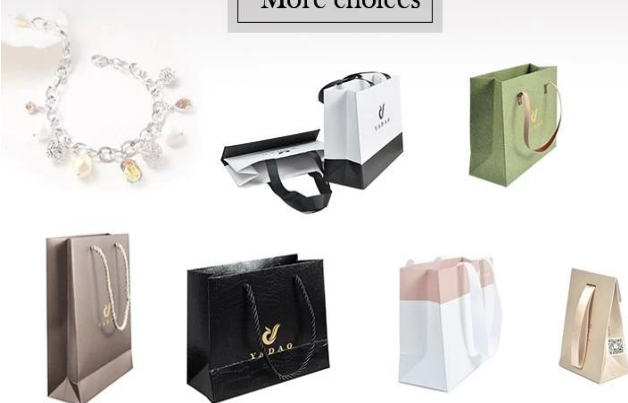

Shenzhen Yadao Packaging Design Co.,Ltd

More choices

Shenzhen Yadao Packaging Design Co.,Ltd

More choices

Shenzhen Yadao Packaging Design Co.,Ltd

More choices

ΖΕΣΤΟ ΠΡΟΪΟΝΤΑ:

Jewelry display set

Necklace stand

Jewelry display stand

Jewelry paper bag

Jewelry pouch

Jewelry Roll bag

Jewelry Tray

Jewelry Box

Jewelry Mirror