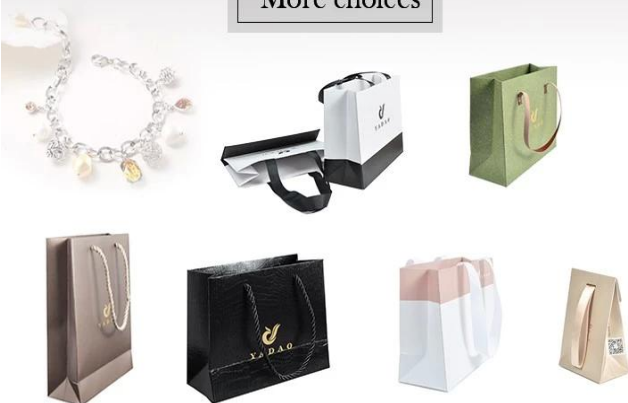

More choices

Shenzhen Yadao Packaging Design Co.,Ltd

More choices

Shenzhen Yadao Packaging Design Co.,Ltd

More choices

ΖΕΣΤΟ ΠΡΟΪΟΝΤΑ:

Jewelry display set

Necklace stand

Jewelry display stand

Jewelry paper bag

Jewelry pouch

Jewelry Roll bag

Jewelry Tray

Jewelry Box

Jewelry Mirror

Yadao Headquarter