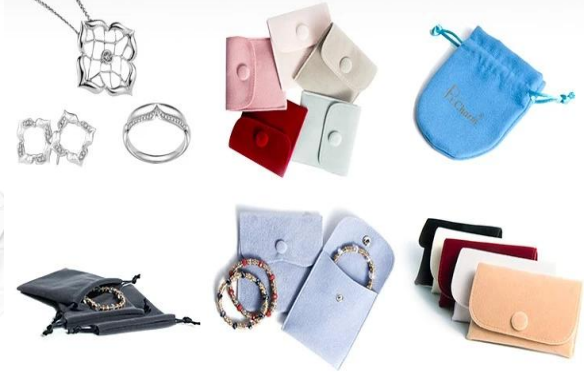

logo crafts

inserts

QC

packing

Άλλα προϊόντα που μπορεί να σας ενδιαφέρουν:

Shenzhen Yadao Packaging Design Co.,Ltd

More choices

Shenzhen Yadao Packaging Design Co.,Ltd

More choices

Shenzhen Yadao Packaging Design Co.,Ltd

More choices

Shenzhen Yadao Packaging Design Co.,Ltd

More choices

ΖΕΣΤΟ ΠΡΟΪΟΝΤΑ:

Jewelry display set

Necklace stand

Jewelry display stand

Jewelry paper bag

Jewelry pouch

Jewelry Roll bag

Jewelry Tray

Jewelry Box

Jewelry Mirror

Yadao Headquarter