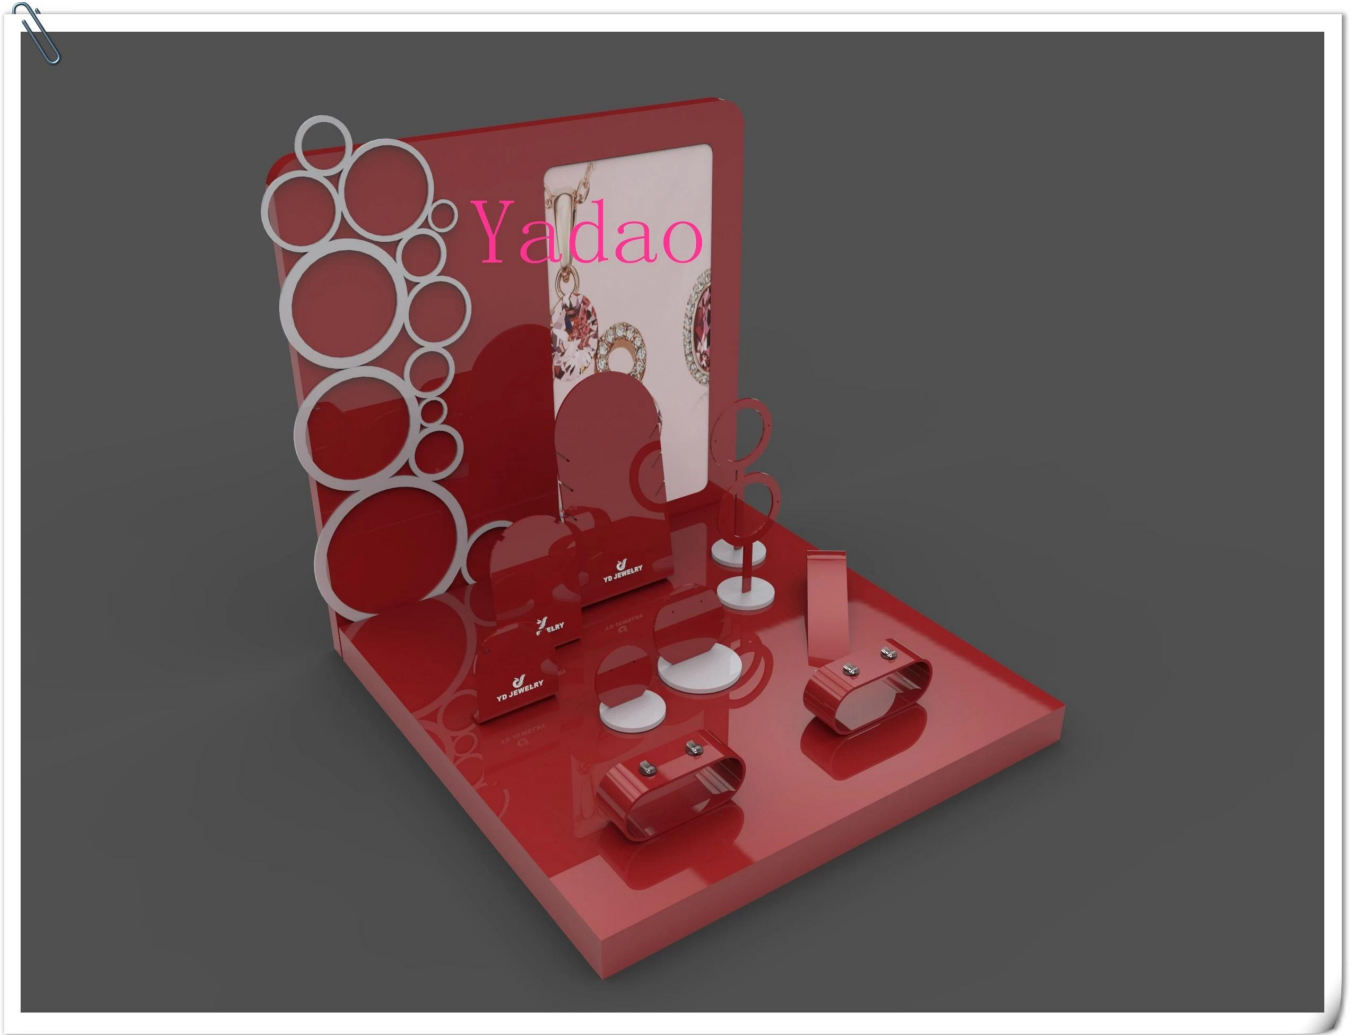

Wholesale white and blue lacquer jewelry display with custom logo for shop counter and window showcase acrylic jewelry exhibitor

Pictures of Wholesale white and blue lacquer jewelry display with custom logo for shop counter and window showcase acrylic jewelry exhibitor

Yadao

Other products you may interested in:

[Jewelry display](#)

[necklace stand](#)

Jewelry pouch

Jewelry Display Stands

Jewelry Trays

Jewelry Boxes

1. Jewelry Display Stand---Earring/Necklace/Pendant/Bracelet/Bangle/Ring display holder
2. Jewelry Trays
3. Jewelry Display Sets
4. Jewelry Boxes---Paper Box/Plastic Box/Wooden Box/Velvet Box
5. Packaging---Jewelry Pouches/ Paper Gift Bags