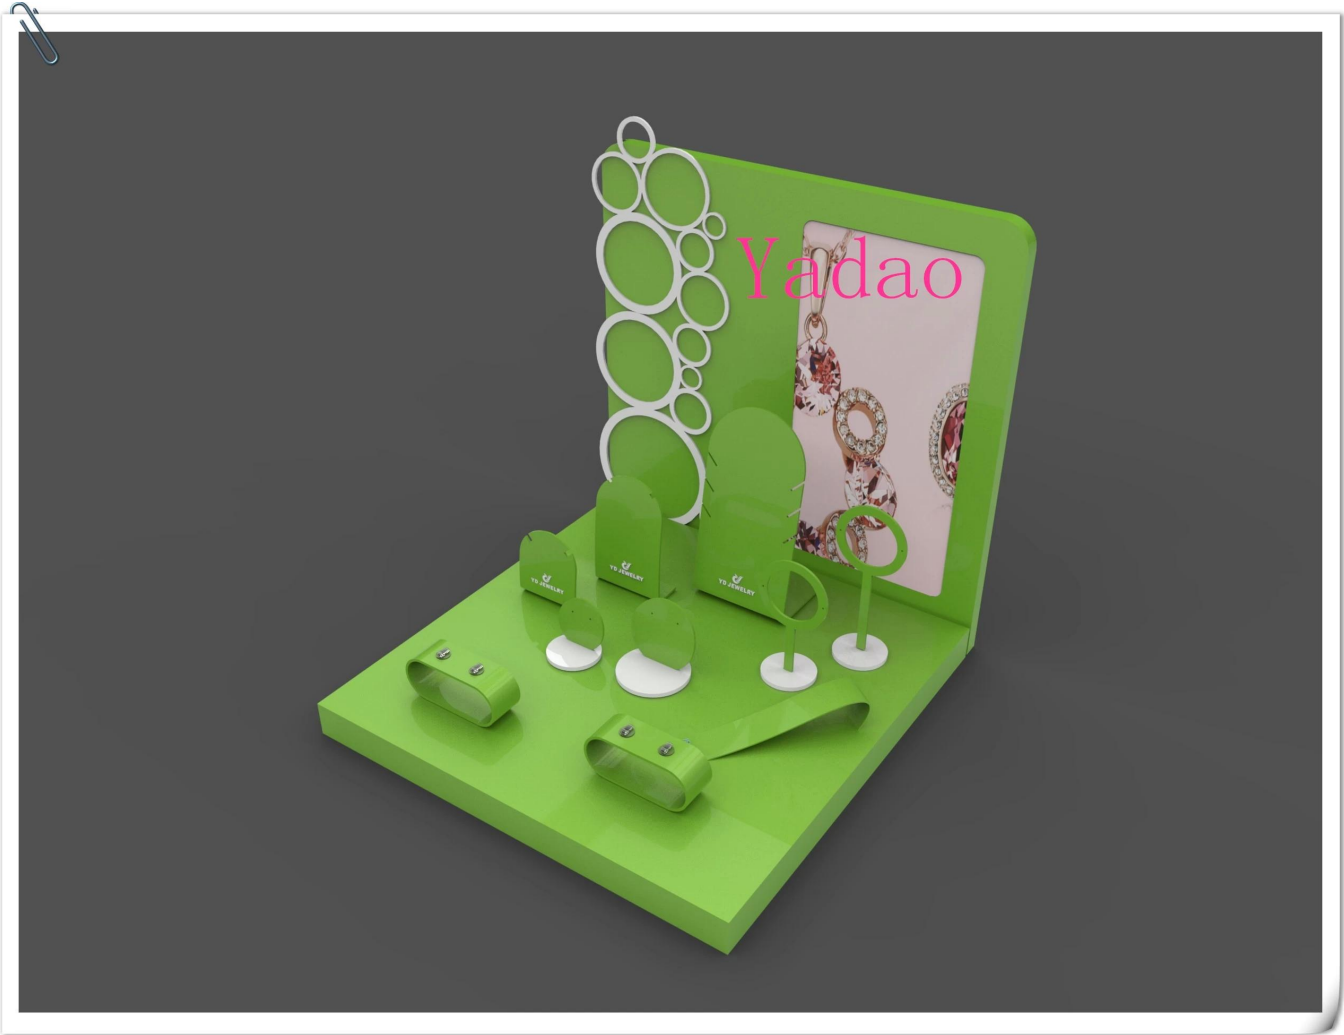

Wholesale white and blue lacquer jewelry display with custom logo for shop counter and window showcase acrylic jewelry exhibitor

Pictures of Wholesale white and blue lacquer jewelry display with custom logo for shop counter and window showcase acrylic jewelry exhibitor

Yadao

Other products you may interested in:

[Jewelry display](#)

[necklace stand](#)

Jewelry pouch

Jewelry Display Stands

Jewelry Trays

Jewelry Boxes

1. Jewelry Display Stand---Earring/Necklace/Pendant/Bracelet/Bangle/Ring display holder
2. Jewelry Trays
3. Jewelry Display Sets
4. Jewelry Boxes---Paper Box/Plastic Box/Wooden Box/Velvet Box
5. Packaging---Jewelry Pouches/ Paper Gift Bags