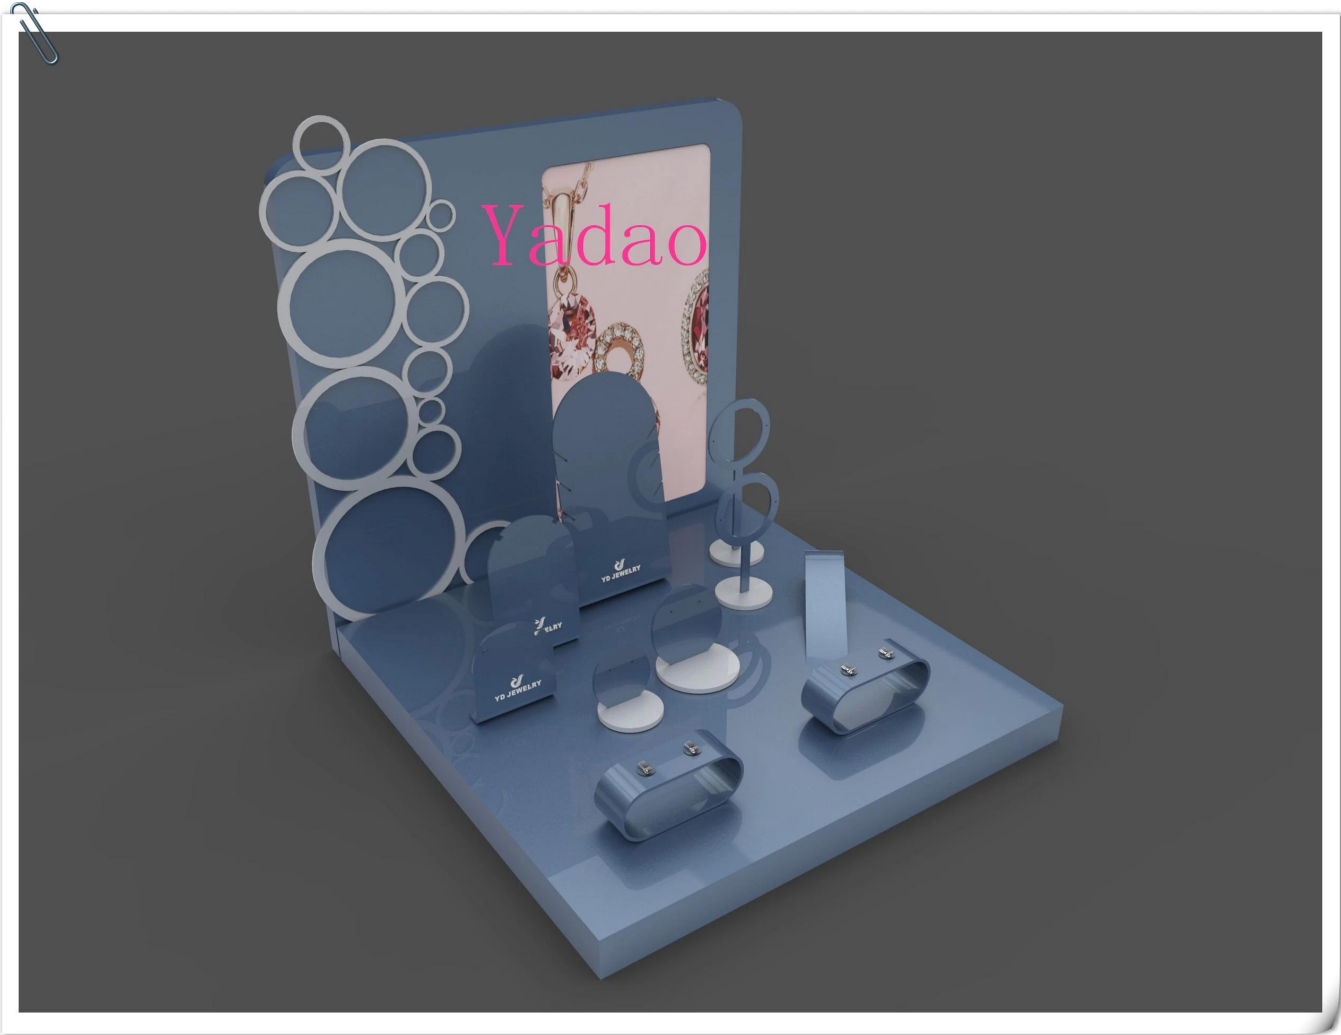

Wholesale white and blue lacquer jewelry display with custom logo for shop counter and window showcase acrylic jewelry exhibitor

Pictures of Wholesale white and blue lacquer jewelry display with custom logo for shop counter and window showcase acrylic jewelry exhibitor

Yadao

Other products you may interested in:

[Jewelry display](#)

[necklace stand](#)

Jewelry pouch

Jewelry Display Stands

Jewelry Trays

Jewelry Boxes