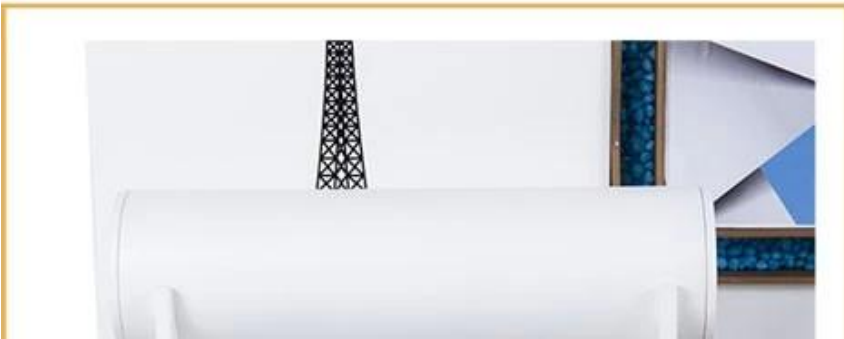

**Description du produit:**

watch display

details

acrylic with lacquer finish

wooden watch stand with clear C ring

can display more than one watch

the poster photo frame on the back board is decorated with small blue stones, the blue stones highlight the whole design.

with 4 magnets on the corners,so the poster photo can be changable.

can be folded and stowed

slots on the base board---make the

stands more flexible to insert.

**D'autres produits peuvent vous intéresser:**