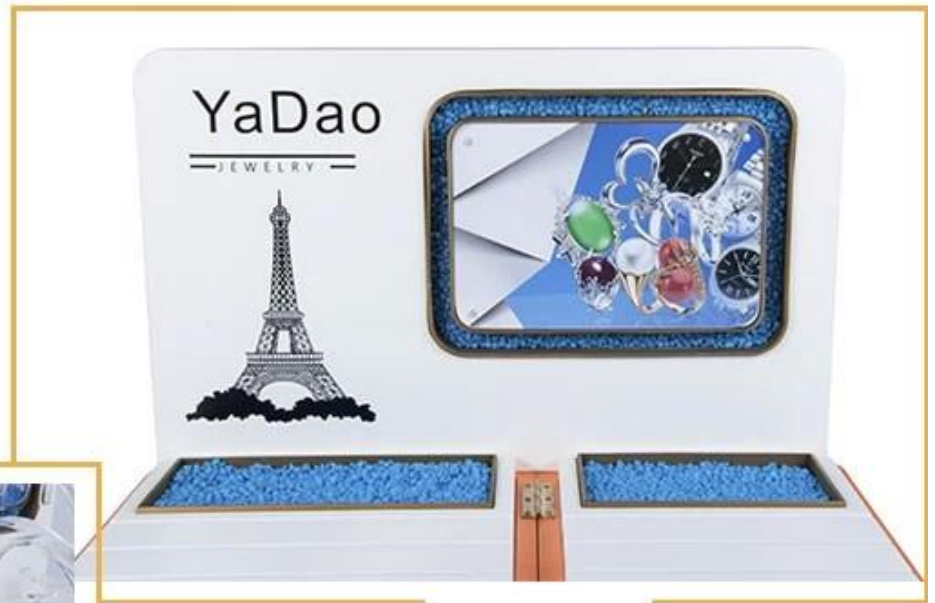

**Description du produit:**

watch display

details

acrylic with lacquer finish

wooden watch stand with clear C ring

can display more than one watch

the poster photo frame on the back board is decorated with small blue stones, the blue stones highlight the whole design.

with 4 magnets on the corners,so the poster photo can be changable.

can be folded and stowed

slots on the base board---make the

stands more flexible to insert.

**D'autres produits peuvent vous intéresser:**

Affichage de bijoux

support de collier

Pochette à bijoux

Présentoirs de bijoux

Plateaux de bijoux

Boîtes à bijoux

**Environnement:**