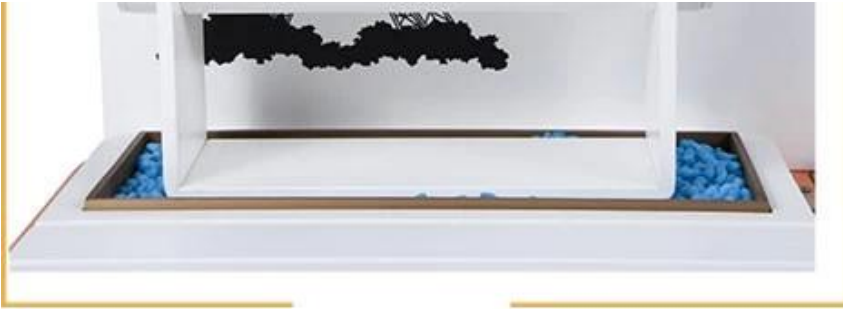

**Description du produit:**

watch display

details

acrylic with lacquer finish

wooden watch stand with clear C ring

can display more than one watch

the poster photo frame on the back board is decorated with small blue stones, the blue stones highlight the whole design.

with 4 magnets on the corners,so the poster photo can be changable.

can be folded and stowed

slots on the base board---make the

stands more flexible to insert.

**D'autres produits peuvent vous intéresser:**

Affichage de bijoux

support de collier

Pochette à bijoux

Présentoirs de bijoux

Plateaux de bijoux

Boîtes à bijoux

**Environnement:**