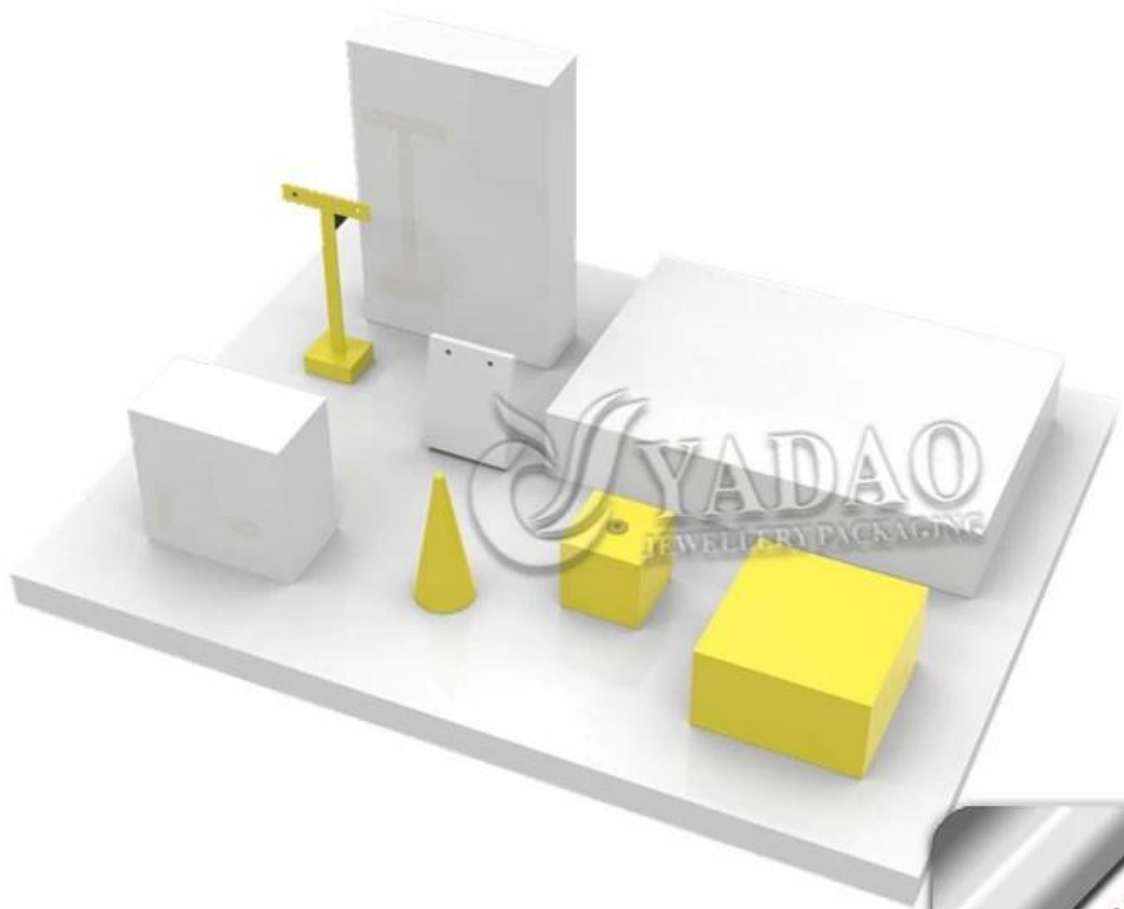

YADAO
JEWELLERY PACKAGING

www.jewelsdisplay.com

NEW