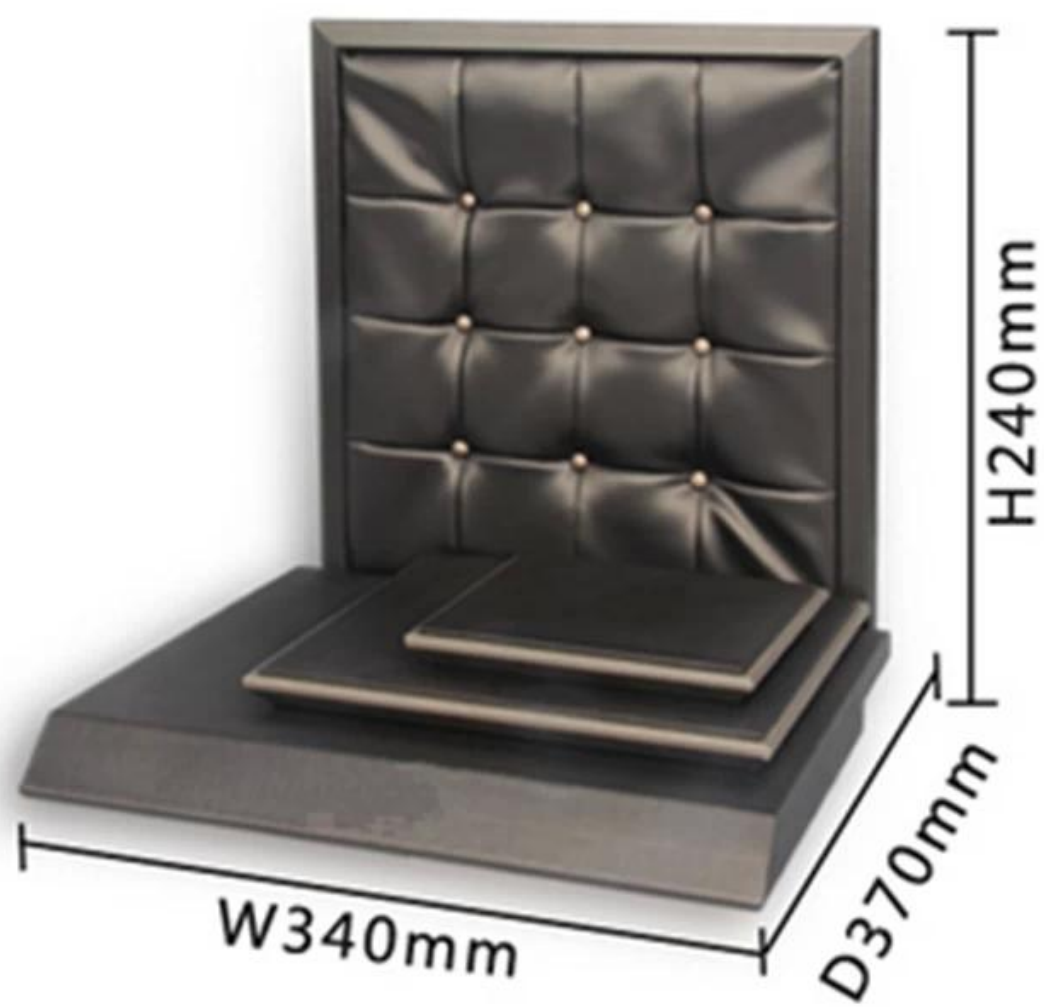

OEM de cuero marrón [la joyería soporte de exhibición](#) establecido para el anillo de soporte del collar del pendiente

PRODUCT DESCRIPTION

Product Description

Name :	Window display
NO. :	Jewelry Display-1
Material :	PU leather/MDF
Weight :	5796g
Size :	W340*D370*H370mm
Color :	Black/Silver-grey
Component :	Base*1 platform*2 backplane *1 ring holder*3 earring holder*1 mannequin*1

FABRIC 01 >

It is fashionable that classical black match with glossy silver gray. Enjoying new visual impact.

< *02 DESIGN*

The tier design is noble and steady, and the line porcelain. It looks like honorable queen shining on the stage. The display suit for different kinds of jewelry.

DESIGN 03 >

The round base is beyond cylinder; make the holder not only beautiful but also stable.

< 04 TECHNIQUE

The mannequin surrounding artificial leather, round edge seamless. And the leather stretch without wrinkles which is highgrade.

Cuadro de los productos:

Otros productos que usted puede interesarte:

Jewelry display set

Necklace stand

Jewelry display stand

Jewelry paper bag

Jewelry pouch

Jewelry Roll bag