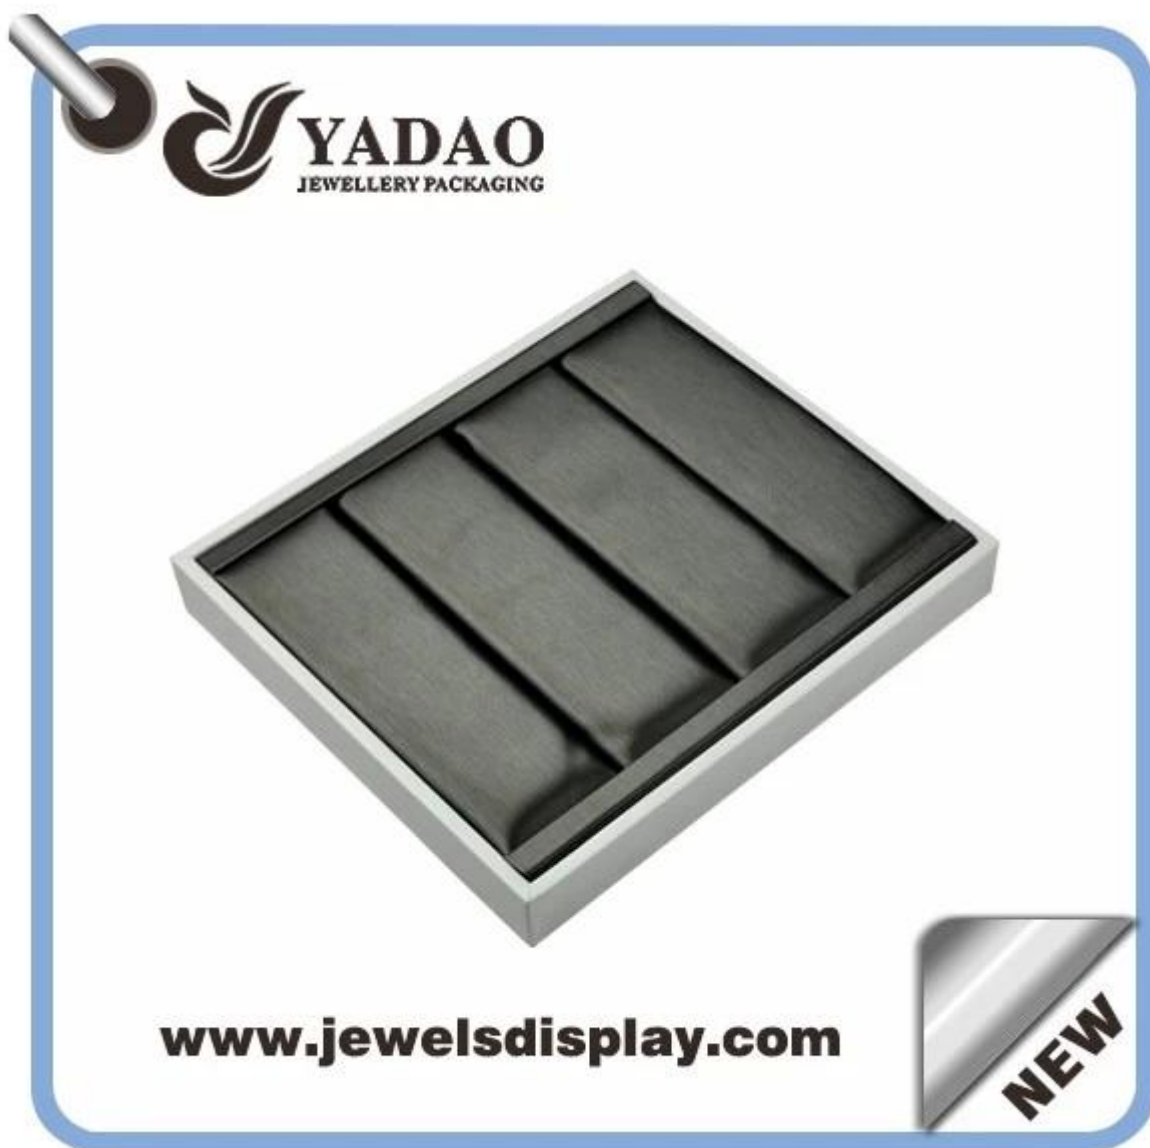

Blancos de lujo y metálico negro presentación anillo de cuero bandejas, bandejas de visualización anillo, bandejas expositoras anillo de mostrador de la tienda de joyas y escaparate feria

Fotos de blanco de lujo y metálicos negro bandejas de presentación anillo de cuero, bandejas de presentación del anillo, bandejas expositoras anillo de mostrador de la tienda de joyas y escaparate feria

www.jewelsdisplay.com

NEW

YADAO
JEWELLERY PACKAGING

www.jewelsdisplay.com

NEW

The image features the YADAO Jewellery Packaging logo in the top left corner, which includes a stylized flame-like symbol. Below the logo, three jewelry display trays are shown from different perspectives. Two trays are shown from a top-down view, highlighting their black interior with four horizontal compartments. The third tray is shown from a side-on perspective, revealing its white exterior and a ring placed in one of the compartments. The entire advertisement is enclosed in a blue rounded rectangular border with a silver pushpin graphic in the top left corner.