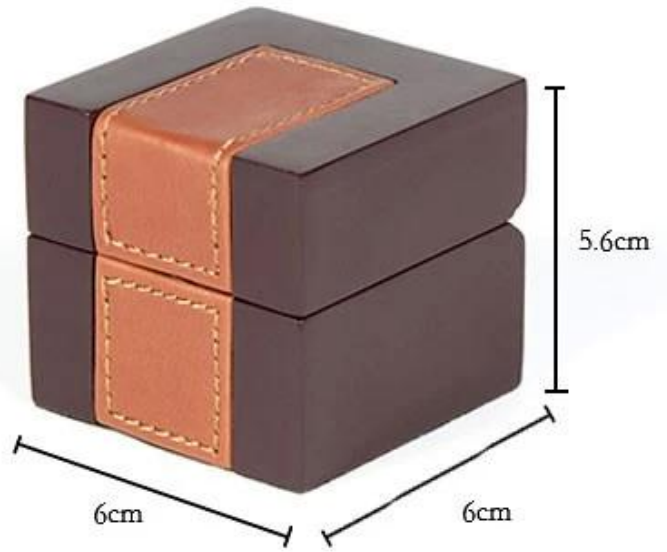

Caja de anillos marrón de madera hecha a mano de alta gama cubierta con cuero sintético adecuada para empacar y exhibir joyería fina.

**Imágenes de primer plano desde diferentes ángulos:**

jewelry box

high quality wooden material  
carpenter handmade

box details

no limits to make wooden boxes, you can customize any size

product showcase

|||

superb crafts

This box is specially designed to put metal hinges on the slots.

There is another ring box core type to choose from.