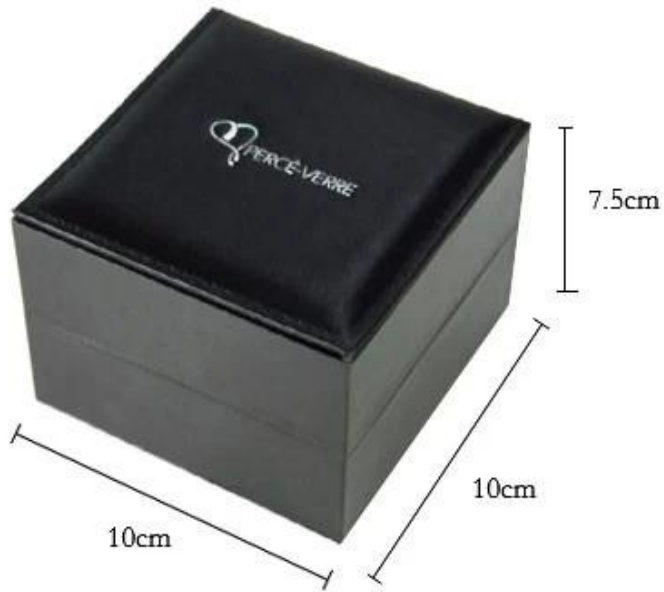

**Muñeca de envasado de cuero negro de lujo
personalizado. [Caja de reloj](#)
24 horas de servicio, haga clic aquí para contactarnos
a la vez.**

Product Description

| | |
|--------------------|---|
| Product Name | Custom Luxurious Black Jewelry Leather Packaging Wrist Watch Box |
| Material | MDF,Solid Wood,Resin,Paperboard, Ice Velvet,Long/Medium/Short Plush,Microfiber,PU Leather,Leatherette Paper,Coated Paper,Acrylic/Plexiglass/Organic Glass,Crystal |
| Size | Will be according to clients' requests |
| Color | Customized Color |
| MOQ | 1500 pcs |
| Logo | Embossing, Stamping, silk printing, Varnishing, Glossy Lamination, Matt Lamination |
| OEM/ODM | Available |
| Speciality | Handmade, Recycled, High Quality |
| Accessories | Hook, Button, Hinge, Ribbon, Foam/Sponge, Small Pillow, Glass/Acrylic Window |
| Packing | According to Custom Made |
| Sample time | 5-7 Days with Logo , 1-3 Days without Logo |
| Mass Production | 20-30 Days |
| Shipment | Express , Boat , air freight |
| Production Process | Cutting, Grinding, Polishing, Laser Engraving, Sandblast, Hot-Bend Forming, Sticking, Cleaning., Packing. |
| Application | Promotional, Shopping, Gift, Advertising, Packaging |
| Payment | T/T, Paypal, Western Union, L/C, Trade Assurance |

wrist watch jewelry box

exquisite workmanship

purely and simple

details

Dimension parameter

soft pillow

when soft pad meets the cold time,
soft pillow play a role in keeping warm to protect
the watch saftly,and better protect the watch from damage.