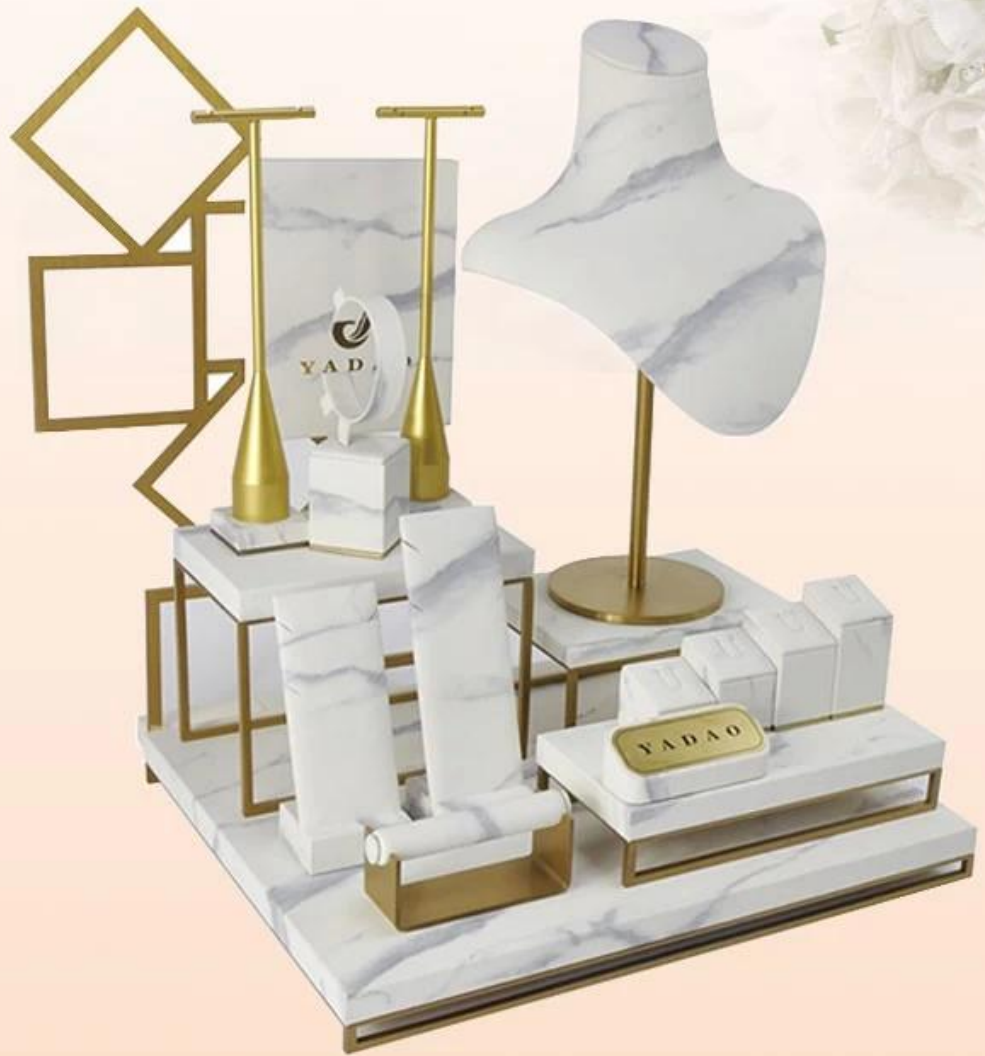

Metal cepillado de oro blanco alto bruto personalizado con soporte de exhibición de joyería de cuero PU vetado

YADAO JEWELRY DISPLAY
YADAO JEWELRY DISPLAY

Each layer is supported by a metal frame.

A variety of single items,
manage the displaying needs for all
kinds of jewels.

slant shape design and clip ring holder provide
the perfect angle to display rings.

The natural texture of marble is more
charming to with jewels on.

Presenting natural simplicity and unique charm.
At the same time make your jewelry sparkle

Otros productos que te pueden interesar:

Jewelry display set

Necklace stand

Jewelry display stand

Jewelry paper bag

Jewelry pouch

Jewelry Roll bag

Jewelry Tray