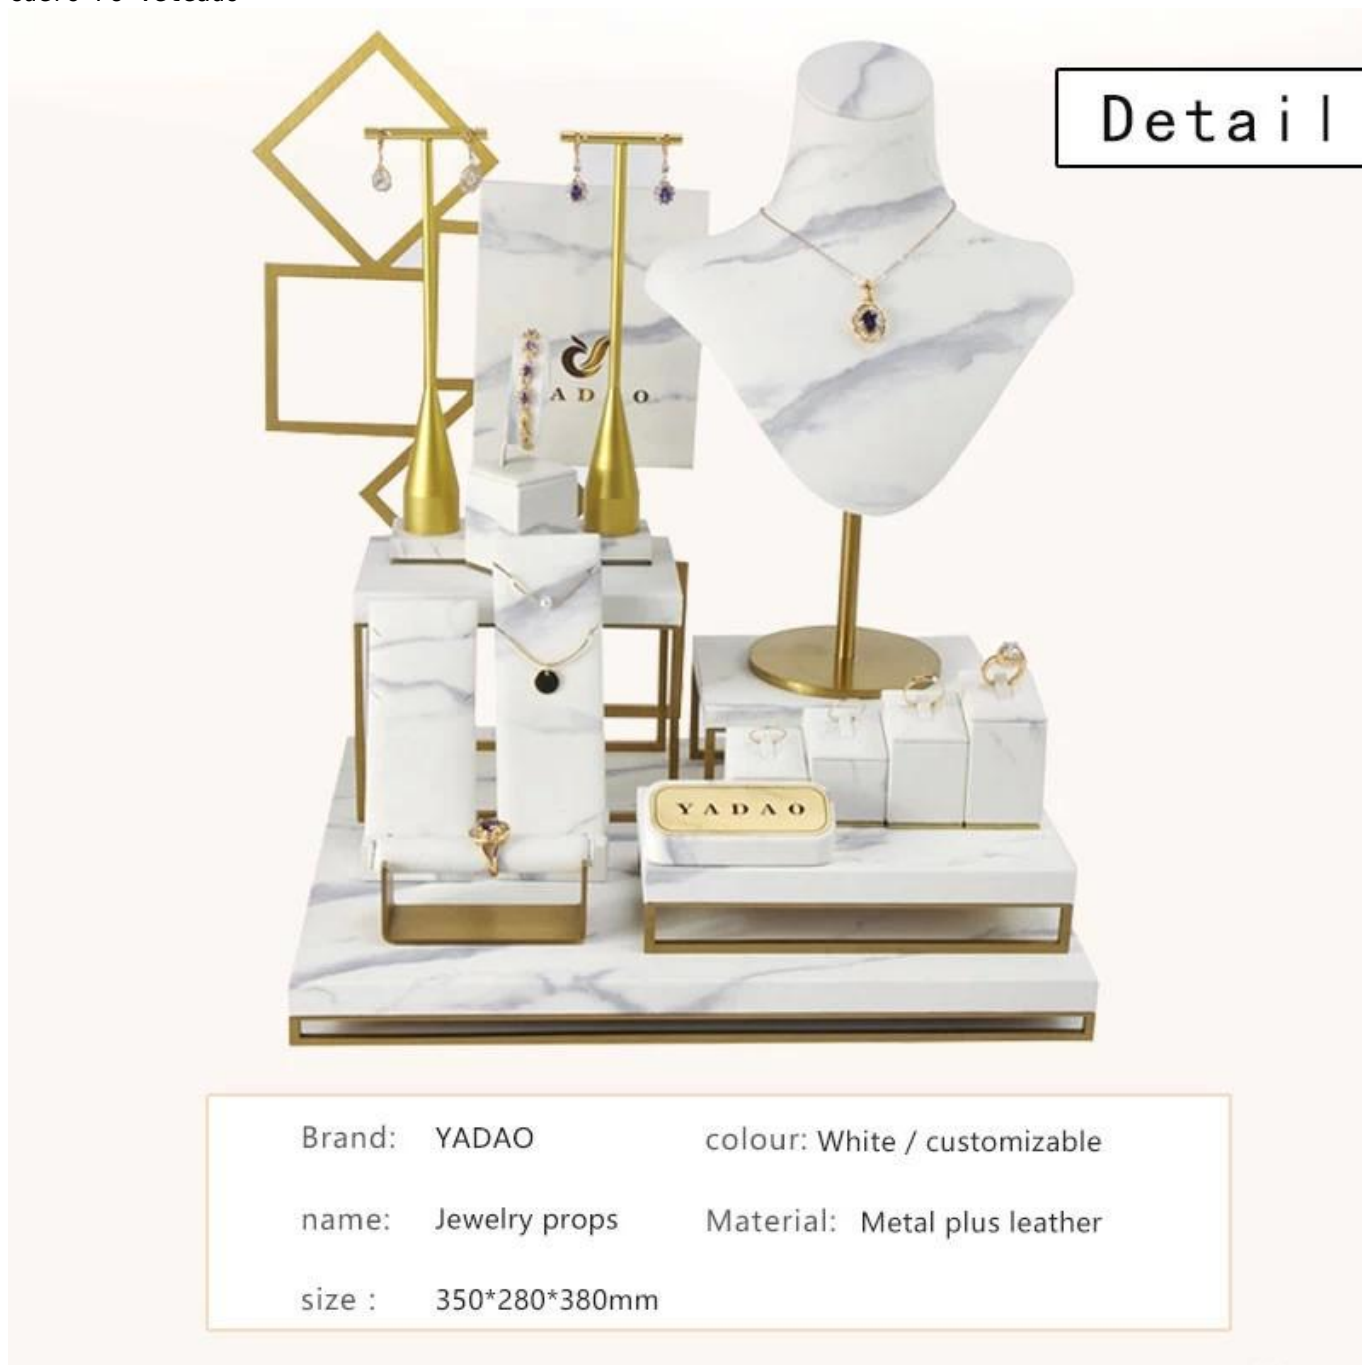

Metal cepillado de oro blanco alto bruto personalizado con soporte de exhibición de joyería de cuero PU vetado

YADAO JEWELRY DISPLAY
YADAO JEWELRY DISPLAY

Each layer is supported by a metal frame.

A variety of single items,
manage the displaying needs for all
kinds of jewels.

slant shape design and clip ring holder provide
the perfect angle to display rings.

The natural texture of marble is more
charming to with jewels on.

Presenting natural simplicity and unique charm.
At the same time make your jewelry sparkle