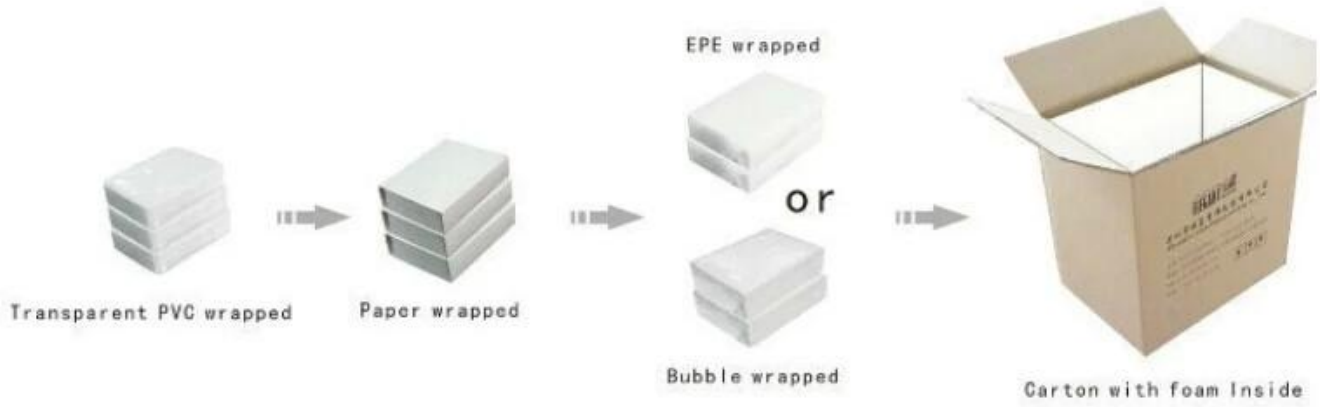

Versand:

Zertifikate: