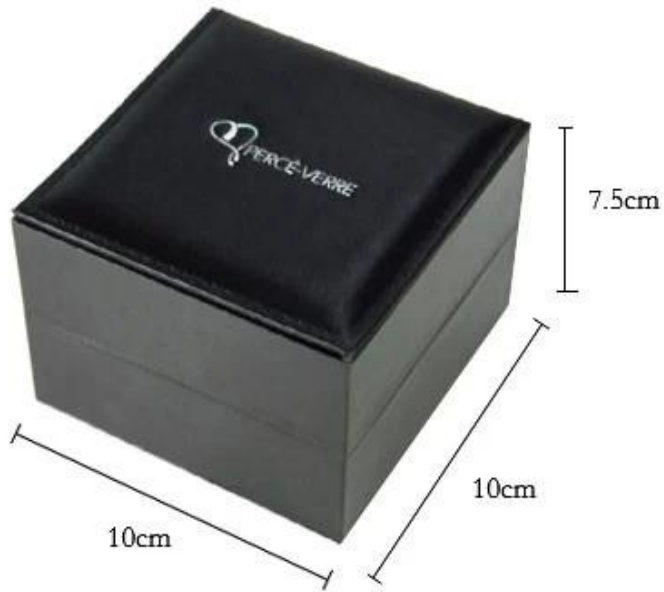

**Benutzerdefinierte luxuriöse schwarze Schmuck-Leder-Verpackungs-Handgelenks [Uhrenbox](#)  
24 Stunden Service Klicken Sie hier, um uns gleichzeitig mit uns in Verbindung zu setzen**

<b>Product Description</b>	
Product Name	Custom Luxurious Black Jewelry Leather Packaging Wrist Watch Box
Material	MDF,Solid Wood,Resin,Paperboard, Ice Velvet,Long/Medium/Short Plush,Microfiber,PU Leather,Leatherette Paper,Coated Paper,Acrylic/Plexiglass/Organic Glass,Crystal
Size	Will be according to clients' requests
Color	Customized Color
MOQ	1500 pcs
Logo	Embossing, Stamping, silk printing, Varnishing, Glossy Lamination, Matt Lamination
OEM/ODM	Available
Speciality	Handmade, Recycled, High Quality
Accessories	Hook, Button, Hinge, Ribbon, Foam/Sponge, Small Pillow, Glass/Acrylic Window
Packing	According to Custom Made
Sample time	5-7 Days with Logo , 1-3 Days without Logo
Mass Production	20-30 Days
Shipment	Express , Boat , air freight
Production Process	Cutting, Grinding, Polishing, Laser Engraving, Sandblast, Hot-Bend Forming, Sticking, Cleaning., Packing.
Application	Promotional, Shopping, Gift, Advertising, Packaging
Payment	T/T, Paypal, Western Union, L/C, Trade Assurance

wrist watch jewelry box

exquisite workmanship

purely and simple

details

Dimension parameter

soft pillow

when soft pad meets the cold time,  
soft pillow play a role in keeping warm to protect  
the watch saftly,and better protect the watch from damage.