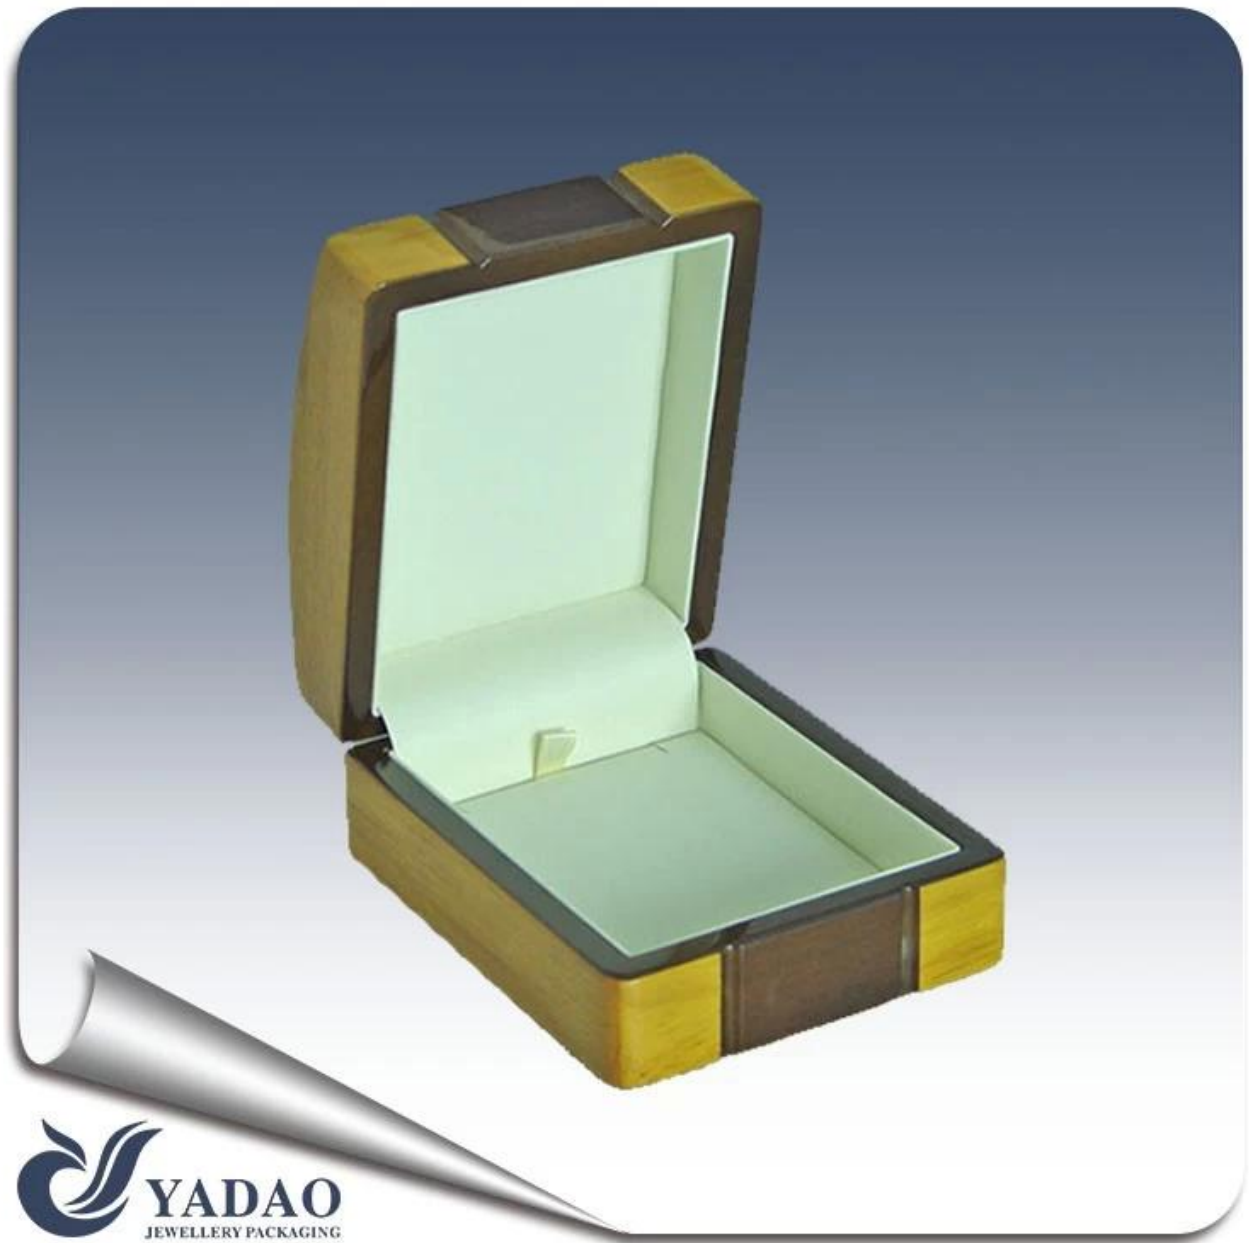

New design colorful spray lacquer wood packing box for earring /necklace/ watch /ring gift box high-end custom

Images New design colorful spray lacquer wood packing box for earring /necklace/ watch /ring gift box high-end custom

 **YADAO**
JEWELLERY PACKAGING

 **YADAO**
JEWELLERY PACKAGING

Other products you may interested in:

jewelry display

necklace stand

jewelry bag

Jewelry Displays

jewelry trays