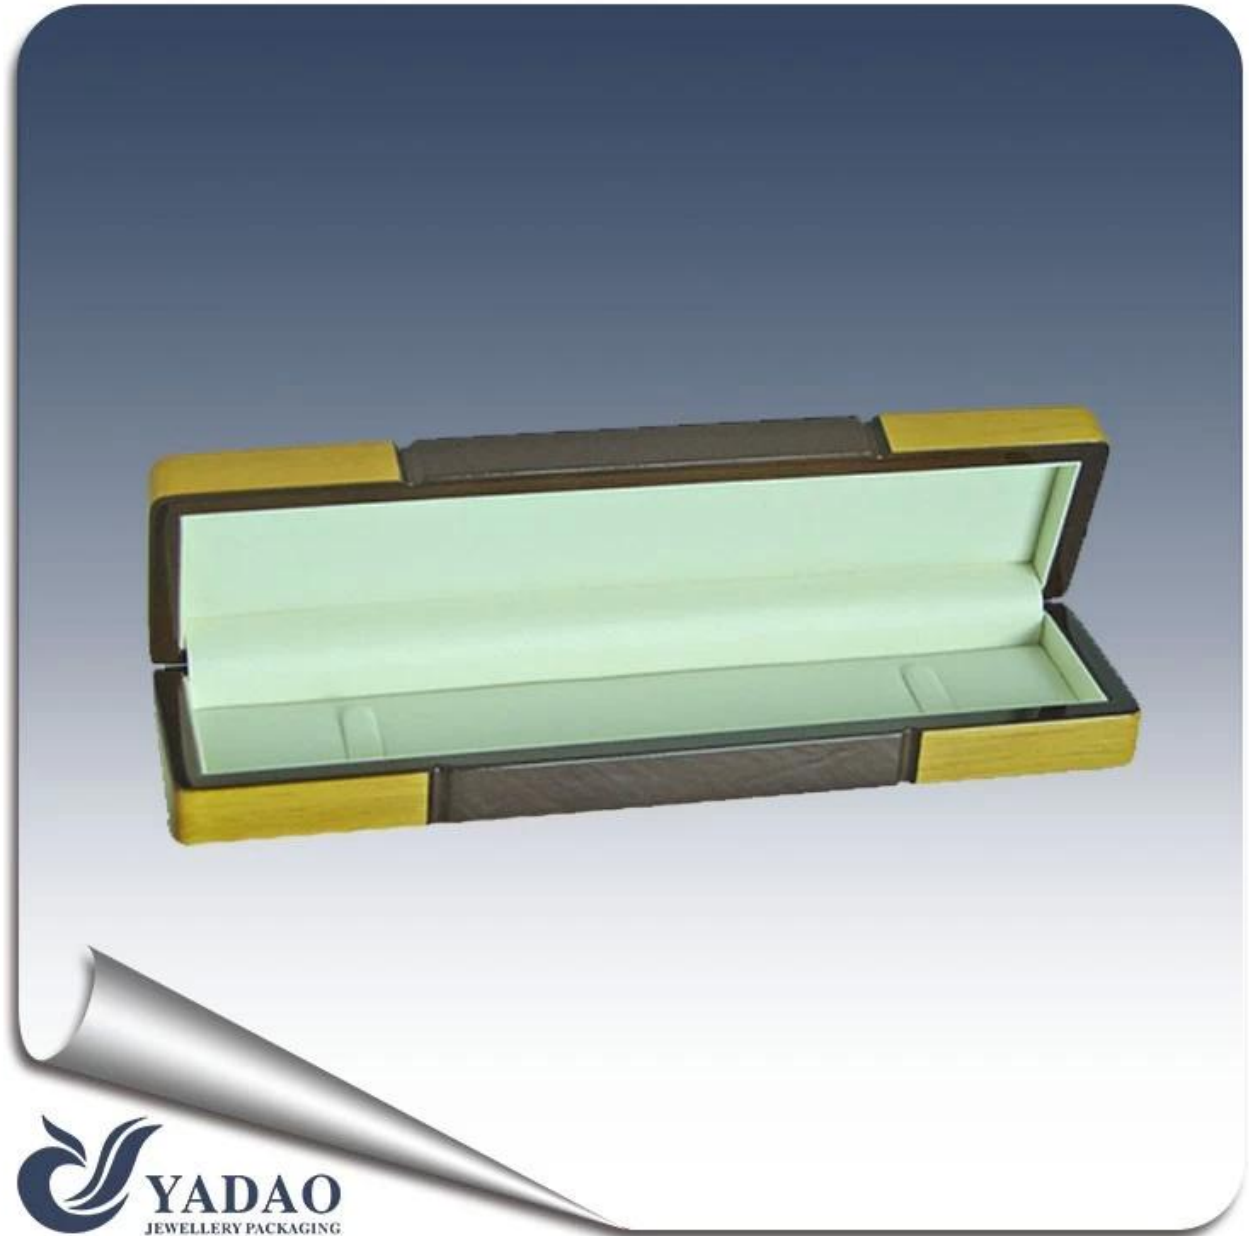

New design colorful spray lacquer wood packing box for earring /necklace/ watch /ring gift box high-end custom

Images New design colorful spray lacquer wood packing box for earring /necklace/ watch /ring gift box high-end custom

 **YADAO**
JEWELLERY PACKAGING

 **YADAO**
JEWELLERY PACKAGING

Other products you may interested in:

jewelry display

necklace stand

jewelry bag

Jewelry Displays

jewelry trays