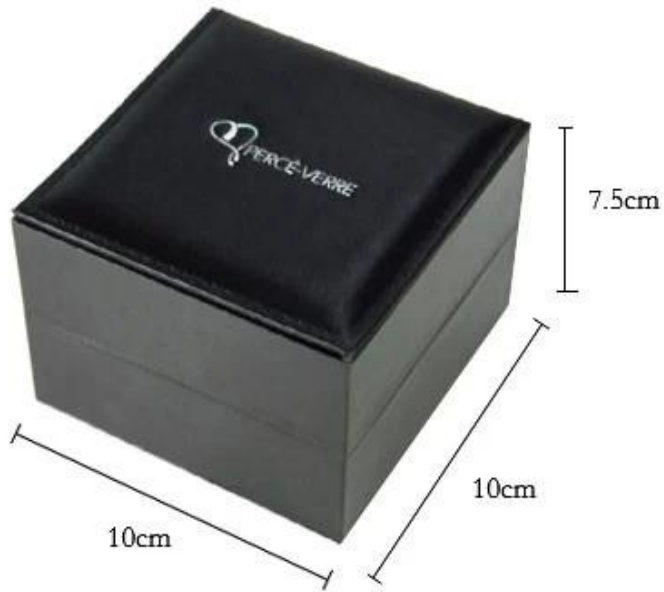

Vlastní luxusní černé šperky kožené balení zápěstí
[Sledujte box.](#)
24 hodin služby [Klikněte zde pro nás kontaktovat](#)
najednou

Product Description

Product Name	Custom Luxurious Black Jewelry Leather Packaging Wrist Watch Box
Material	MDF,Solid Wood,Resin,Paperboard, Ice Velvet,Long/Medium/Short Plush,Microfiber,PU Leather,Leatherette Paper,Coated Paper,Acrylic/Plexiglass/Organic Glass,Crystal
Size	Will be according to clients' requests
Color	Customized Color
MOQ	1500 pcs
Logo	Embossing, Stamping, silk printing, Varnishing, Glossy Lamination, Matt Lamination
OEM/ODM	Available
Speciality	Handmade, Recycled, High Quality
Accessories	Hook, Button, Hinge, Ribbon, Foam/Sponge, Small Pillow, Glass/Acrylic Window
Packing	According to Custom Made
Sample time	5-7 Days with Logo , 1-3 Days without Logo
Mass Production	20-30 Days
Shipment	Express , Boat , air freight
Production Process	Cutting, Grinding, Polishing, Laser Engraving, Sandblast, Hot-Bend Forming, Sticking, Cleaning., Packing.
Application	Promotional, Shopping, Gift, Advertising, Packaging
Payment	T/T, Paypal, Western Union, L/C, Trade Assurance

wrist watch jewelry box

exquisite workmanship

purely and simple

details

Dimension parameter

soft pillow

when soft pad meets the cold time,
soft pillow play a role in keeping warm to protect
the watch saftly,and better protect the watch from damage.